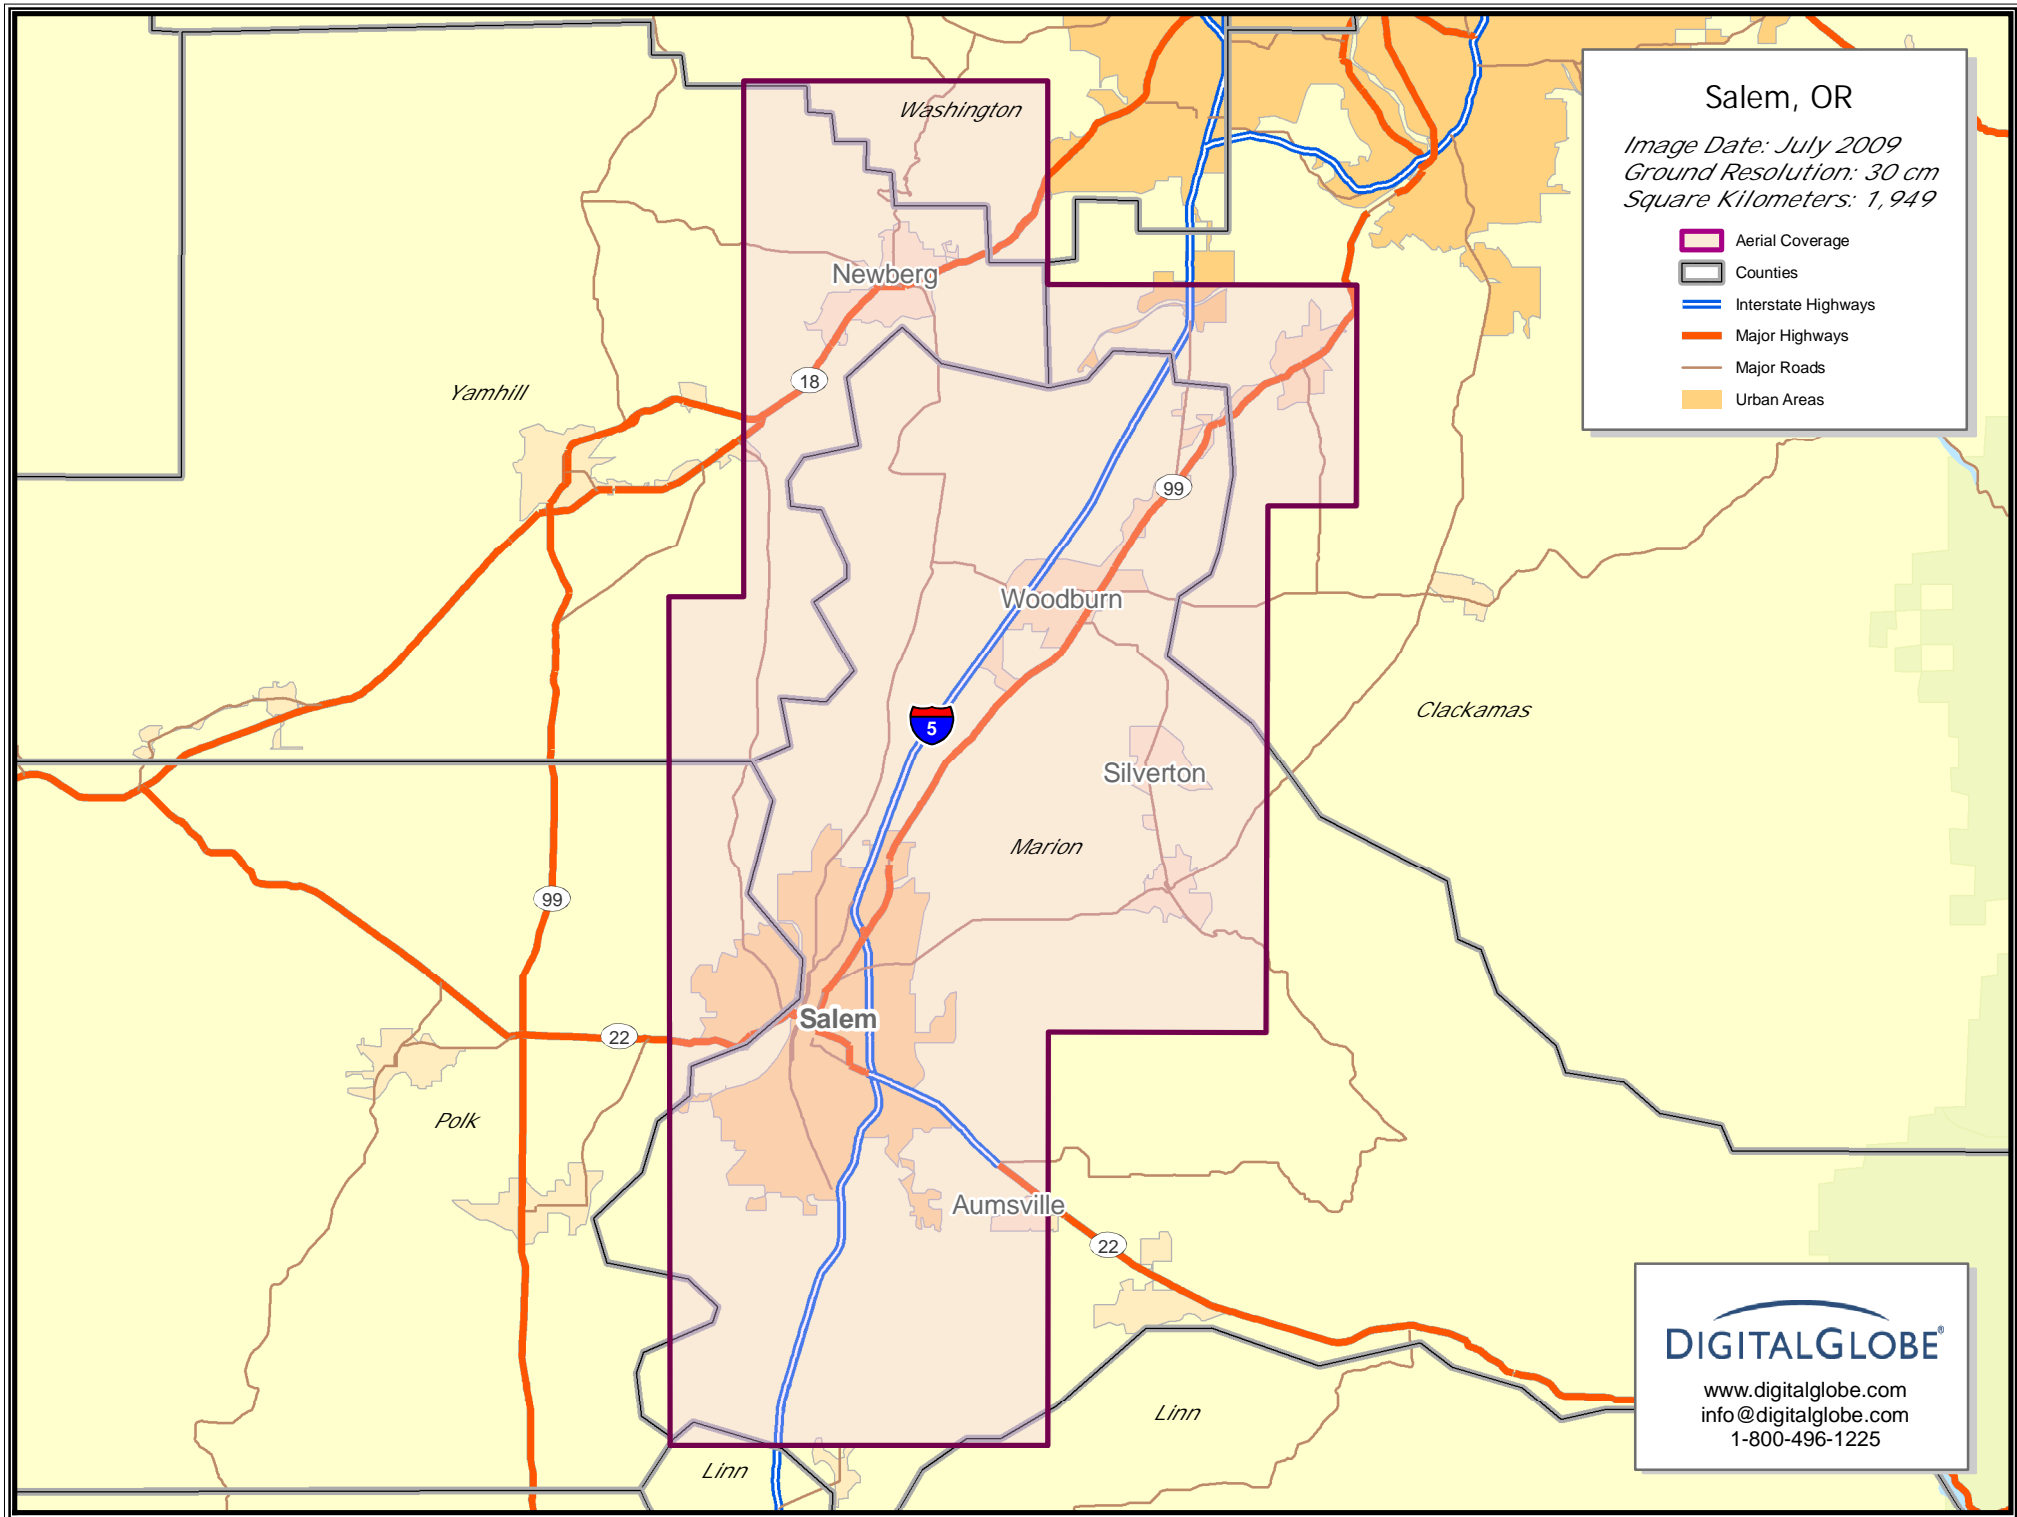

Salem, OR

Image Date: July 2009
Ground Resolution: 30 cm
Square Kilometers: 1,949

-  Aerial Coverage
-  Counties
-  Interstate Highways
-  Major Highways
-  Major Roads
-  Urban Areas

 DIGITALGLOBE®

www.digitalglobe.com
info@digitalglobe.com
1-800-496-1225