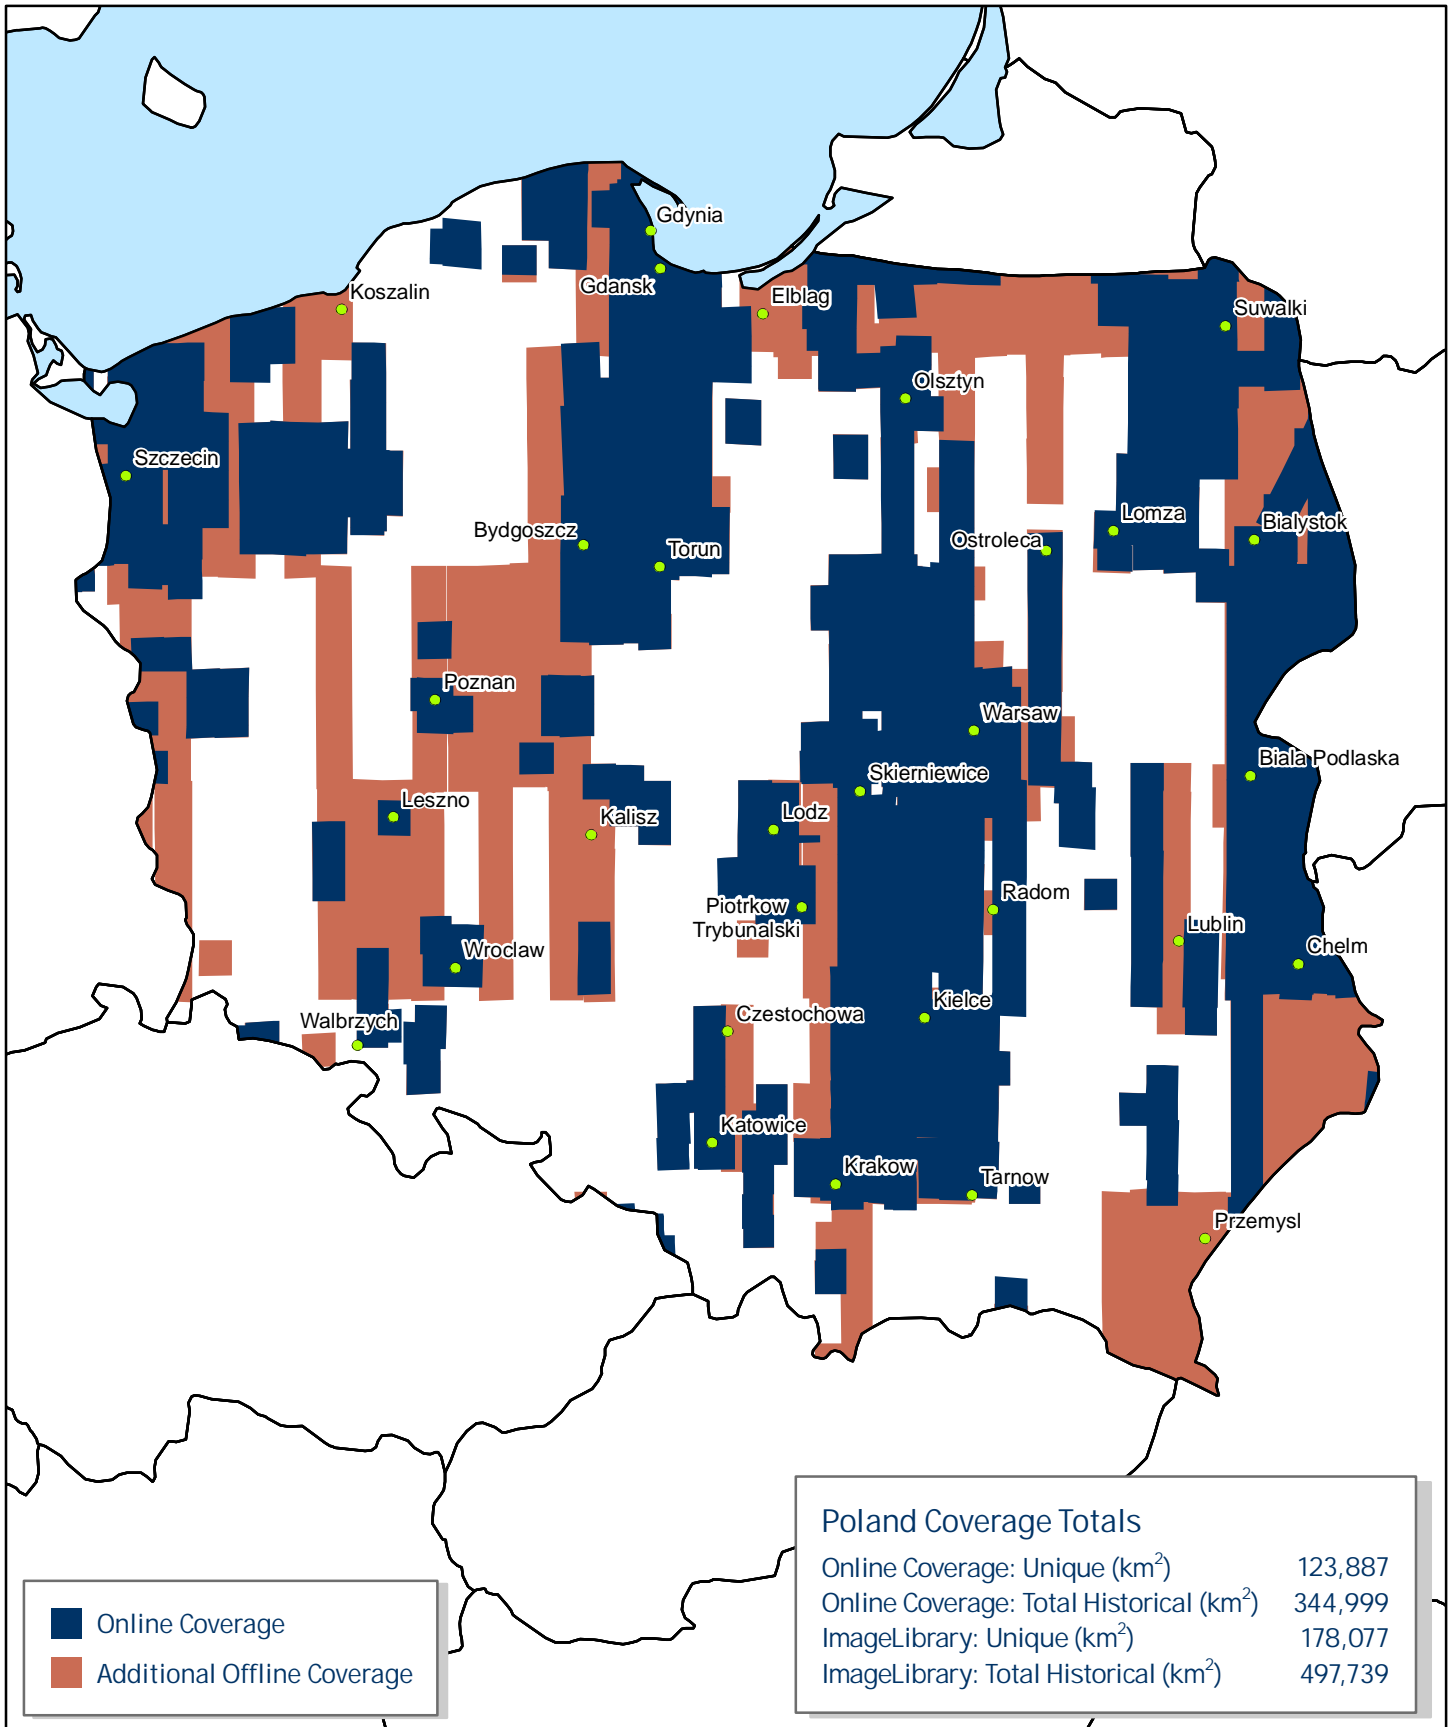

Poland

Online and Offline Coverage Map
 Updated July 2009

| |
|--|
| Online Coverage |
| Additional Offline Coverage |

| Poland Coverage Totals | |
|--|---------|
| Online Coverage: Unique (km ²) | 123,887 |
| Online Coverage: Total Historical (km ²) | 344,999 |
| ImageLibrary: Unique (km ²) | 178,077 |
| ImageLibrary: Total Historical (km ²) | 497,739 |