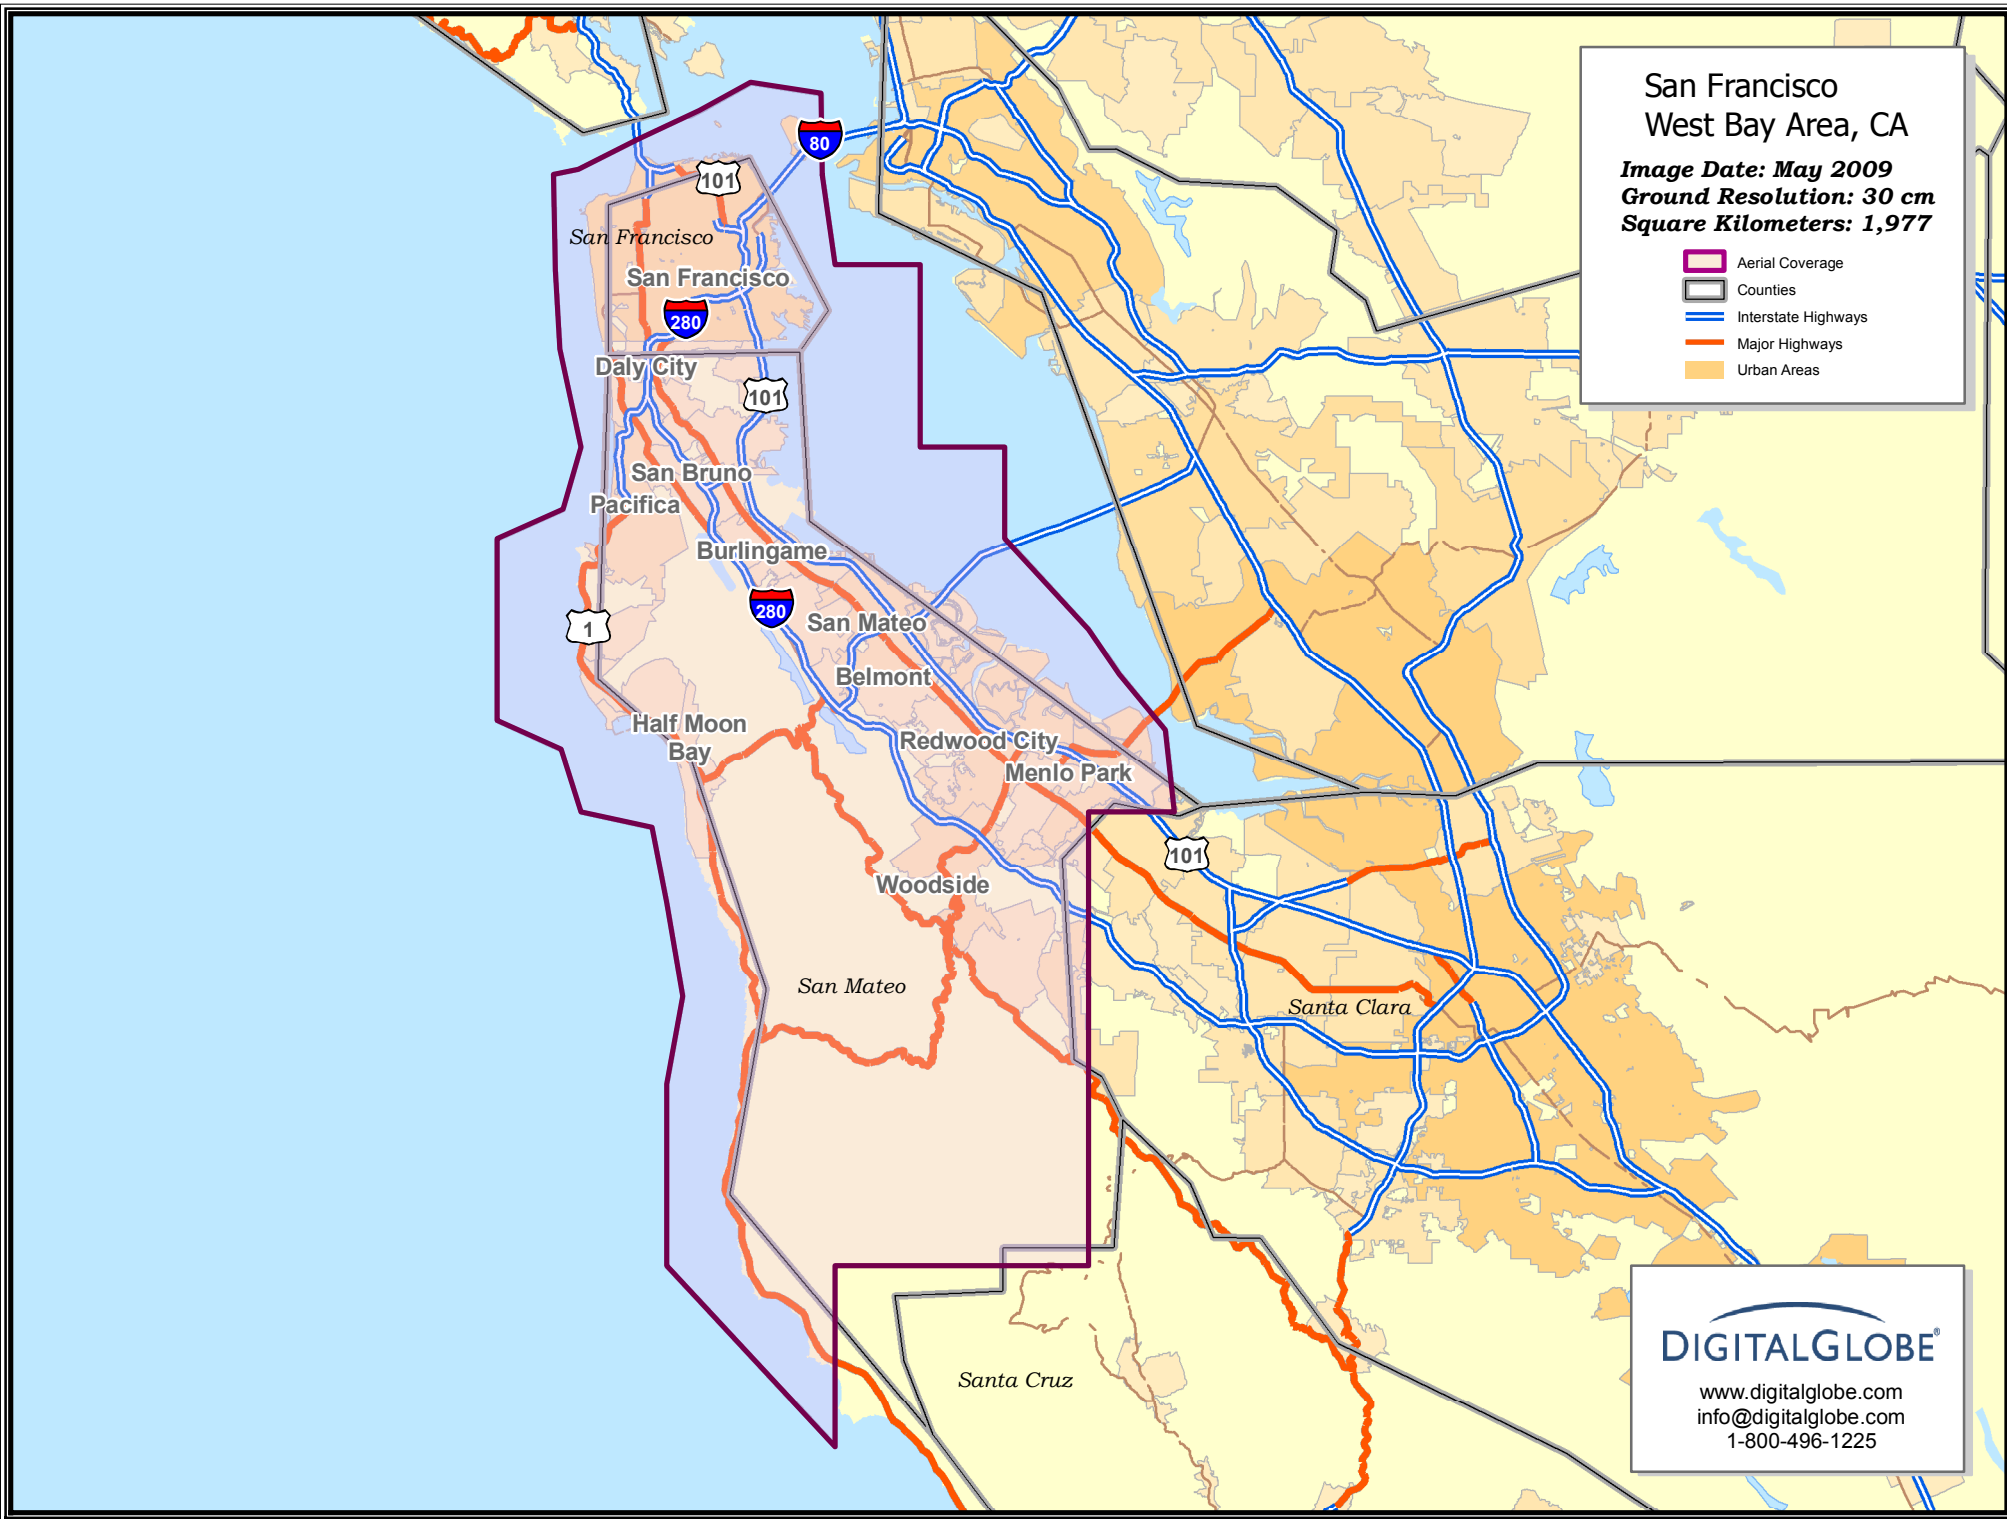

San Francisco West Bay Area, CA

Image Date: May 2009
Ground Resolution: 30 cm
Square Kilometers: 1,977

-  Aerial Coverage
-  Counties
-  Interstate Highways
-  Major Highways
-  Urban Areas

 DIGITALGLOBE®