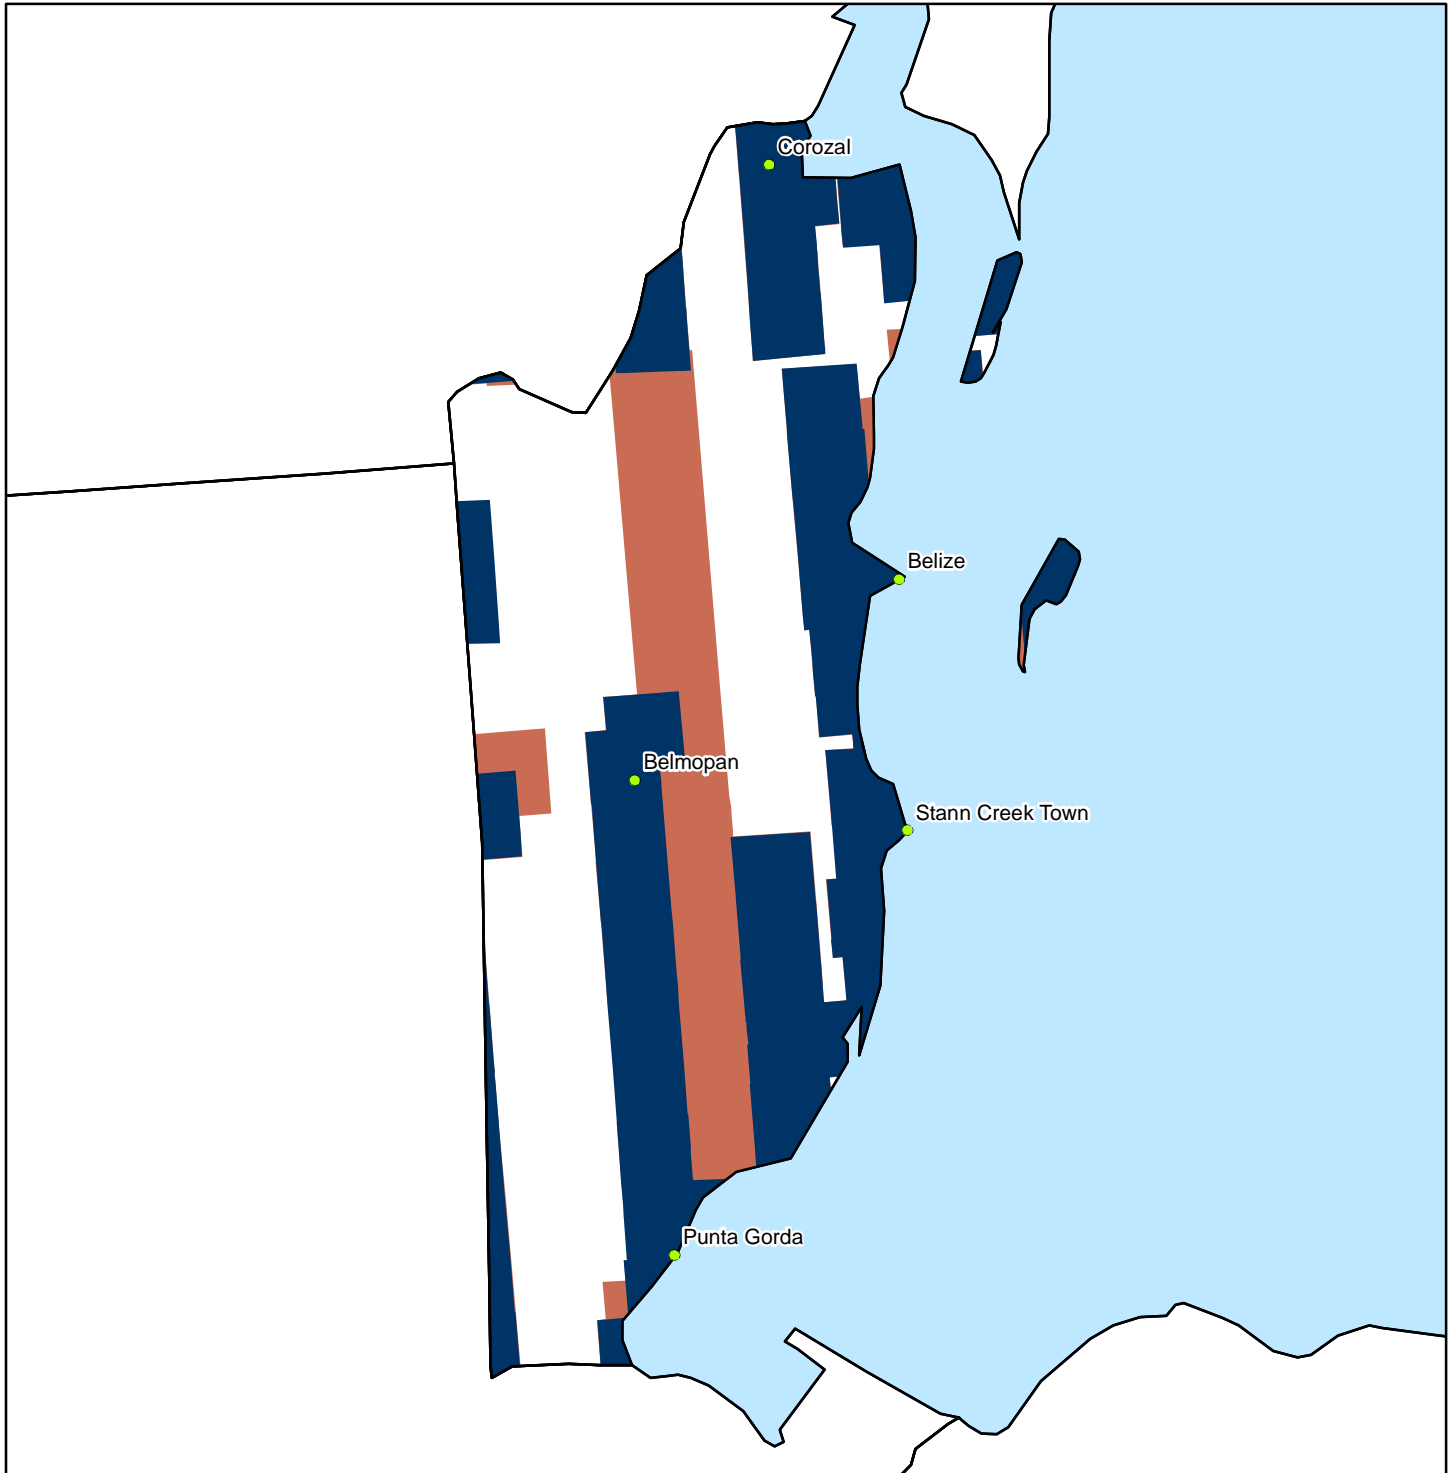

# Belize

Online and Offline Coverage Map  
 Updated July 2009

- Online Coverage
- Additional Offline Coverage

Belize Coverage Totals	
Online Coverage: Unique (km <sup>2</sup> )	8,639
Online Coverage: Total Historical (km <sup>2</sup> )	46,830
ImageLibrary: Unique (km <sup>2</sup> )	11,262
ImageLibrary: Total Historical (km <sup>2</sup> )	56,684