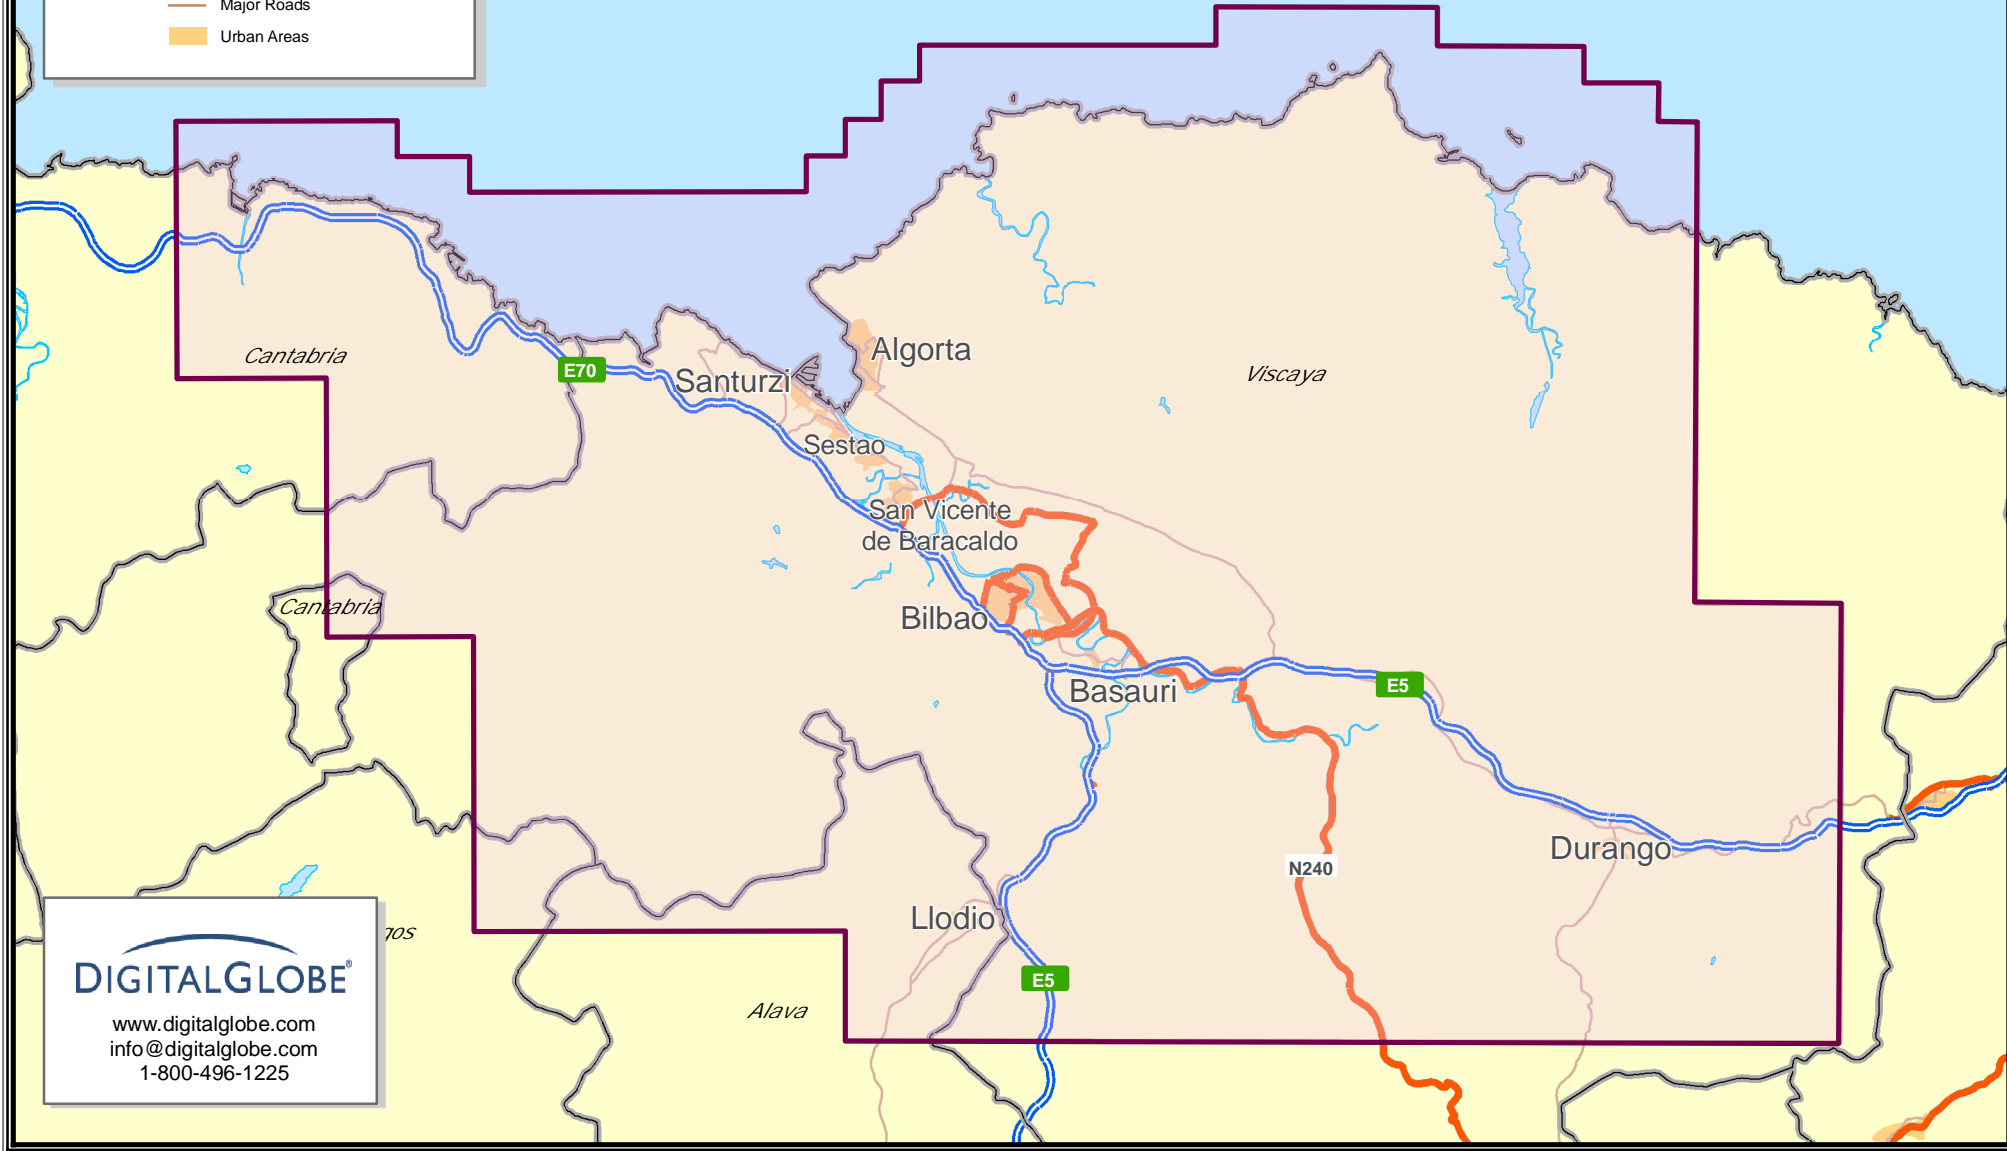

# Bilbao, Spain

Image Date: June 2009  
Ground Resolution: 30 cm  
Square Kilometers: 2,128

-  Aerial Coverage
-  Counties
-  E-Highway Network
-  Major Highways
-  Major Roads
-  Urban Areas

 DIGITALGLOBE®