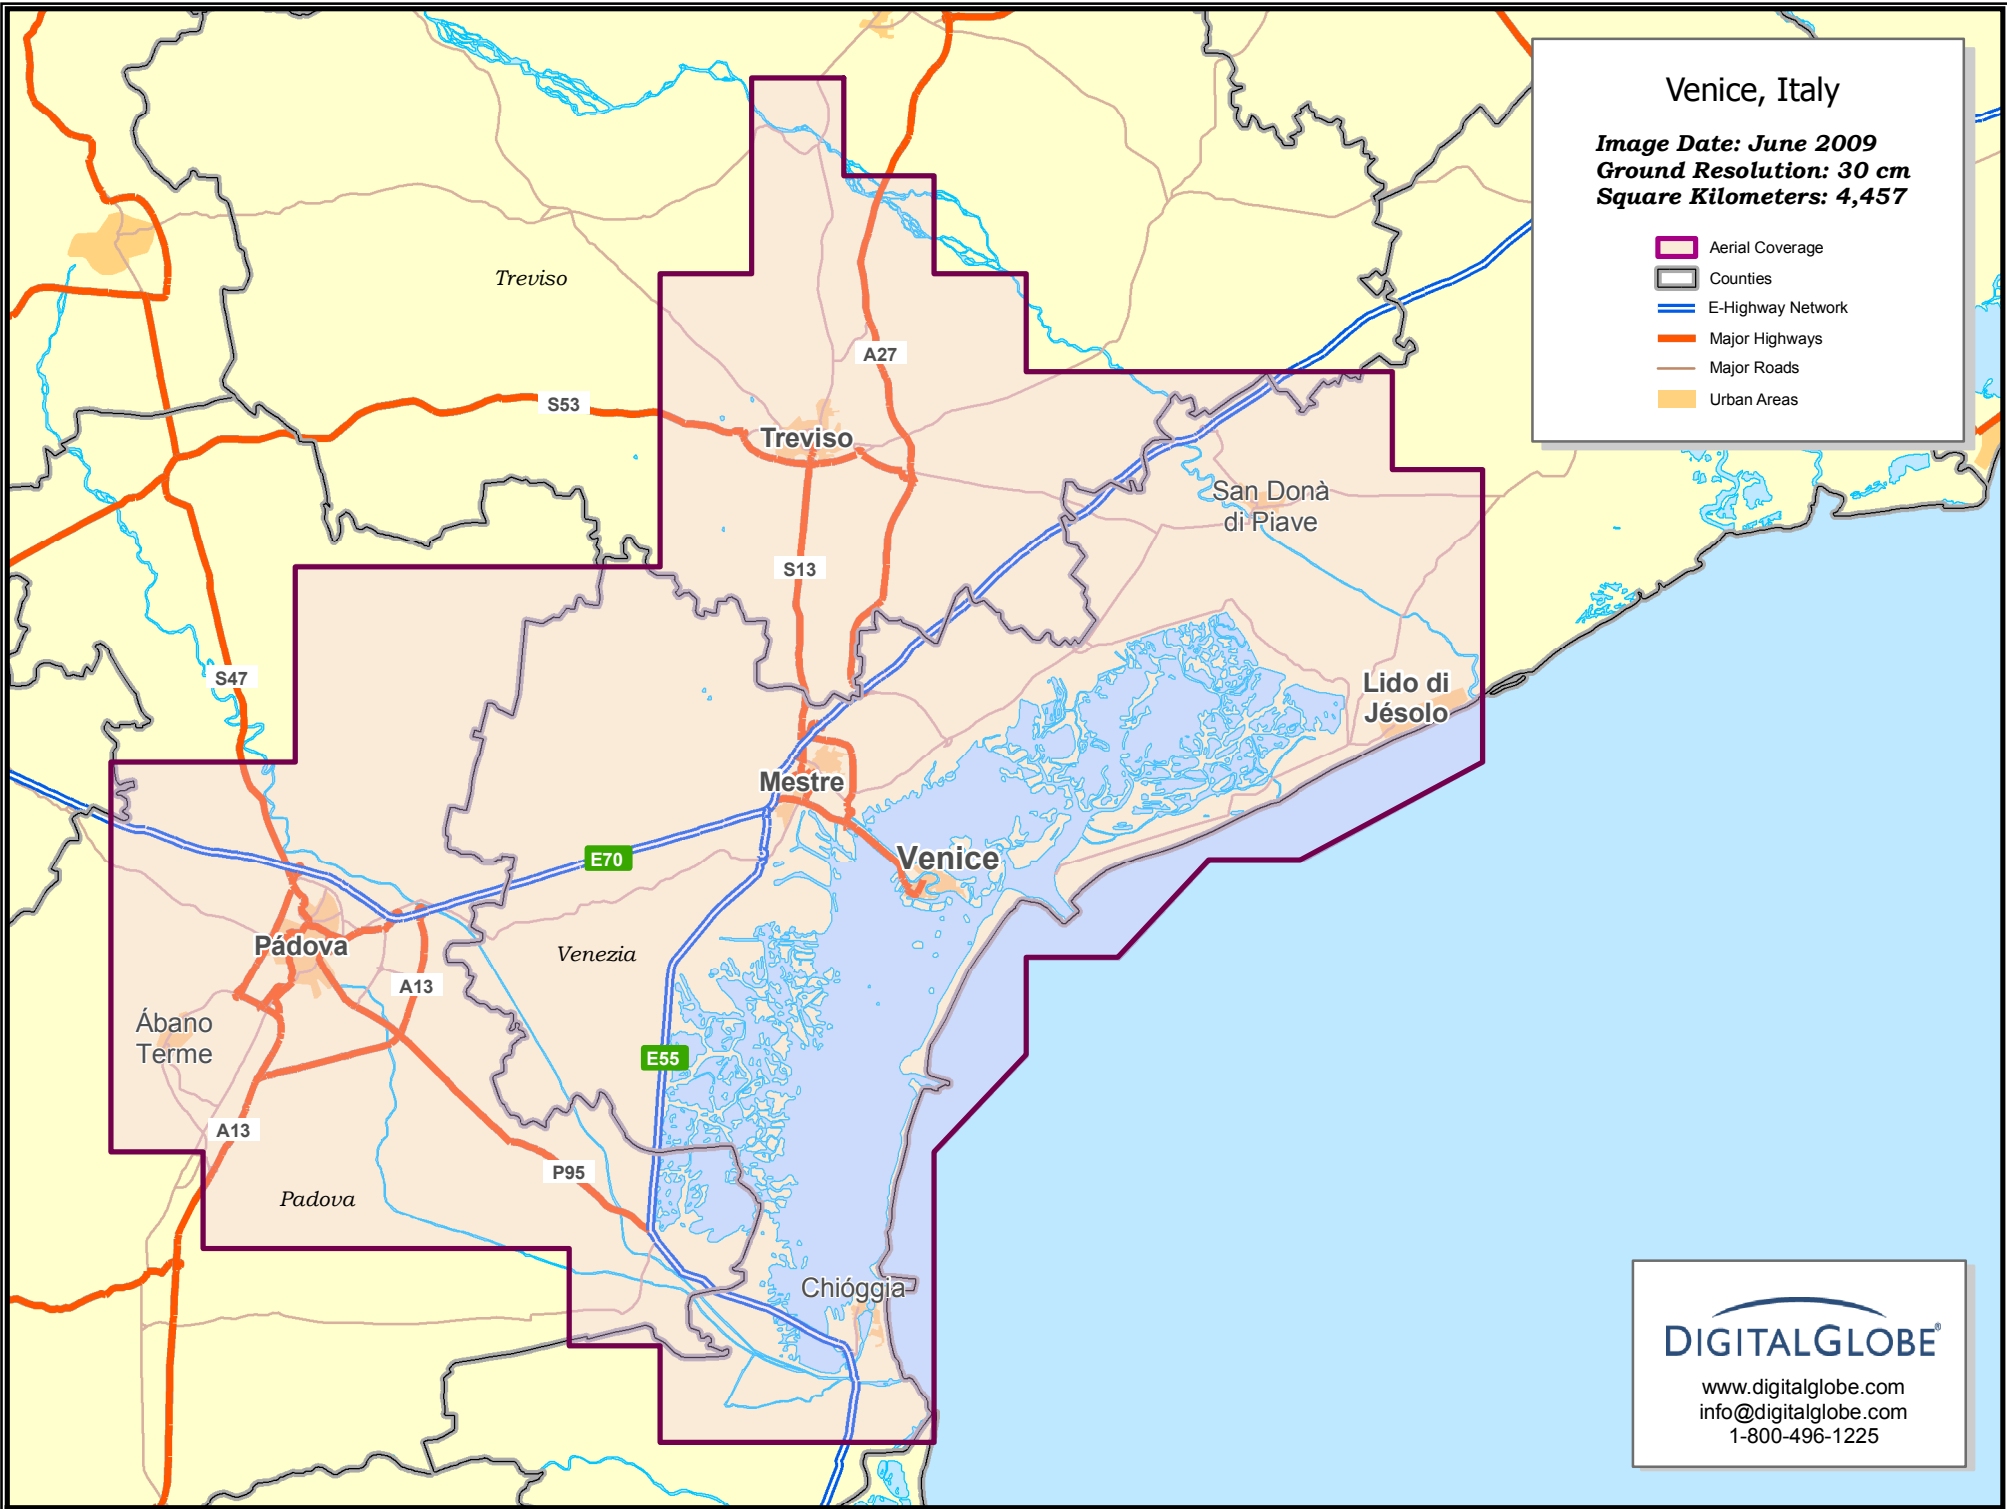

# Venice, Italy

**Image Date:** June 2009  
**Ground Resolution:** 30 cm  
**Square Kilometers:** 4,457

-  Aerial Coverage
-  Counties
-  E-Highway Network
-  Major Highways
-  Major Roads
-  Urban Areas