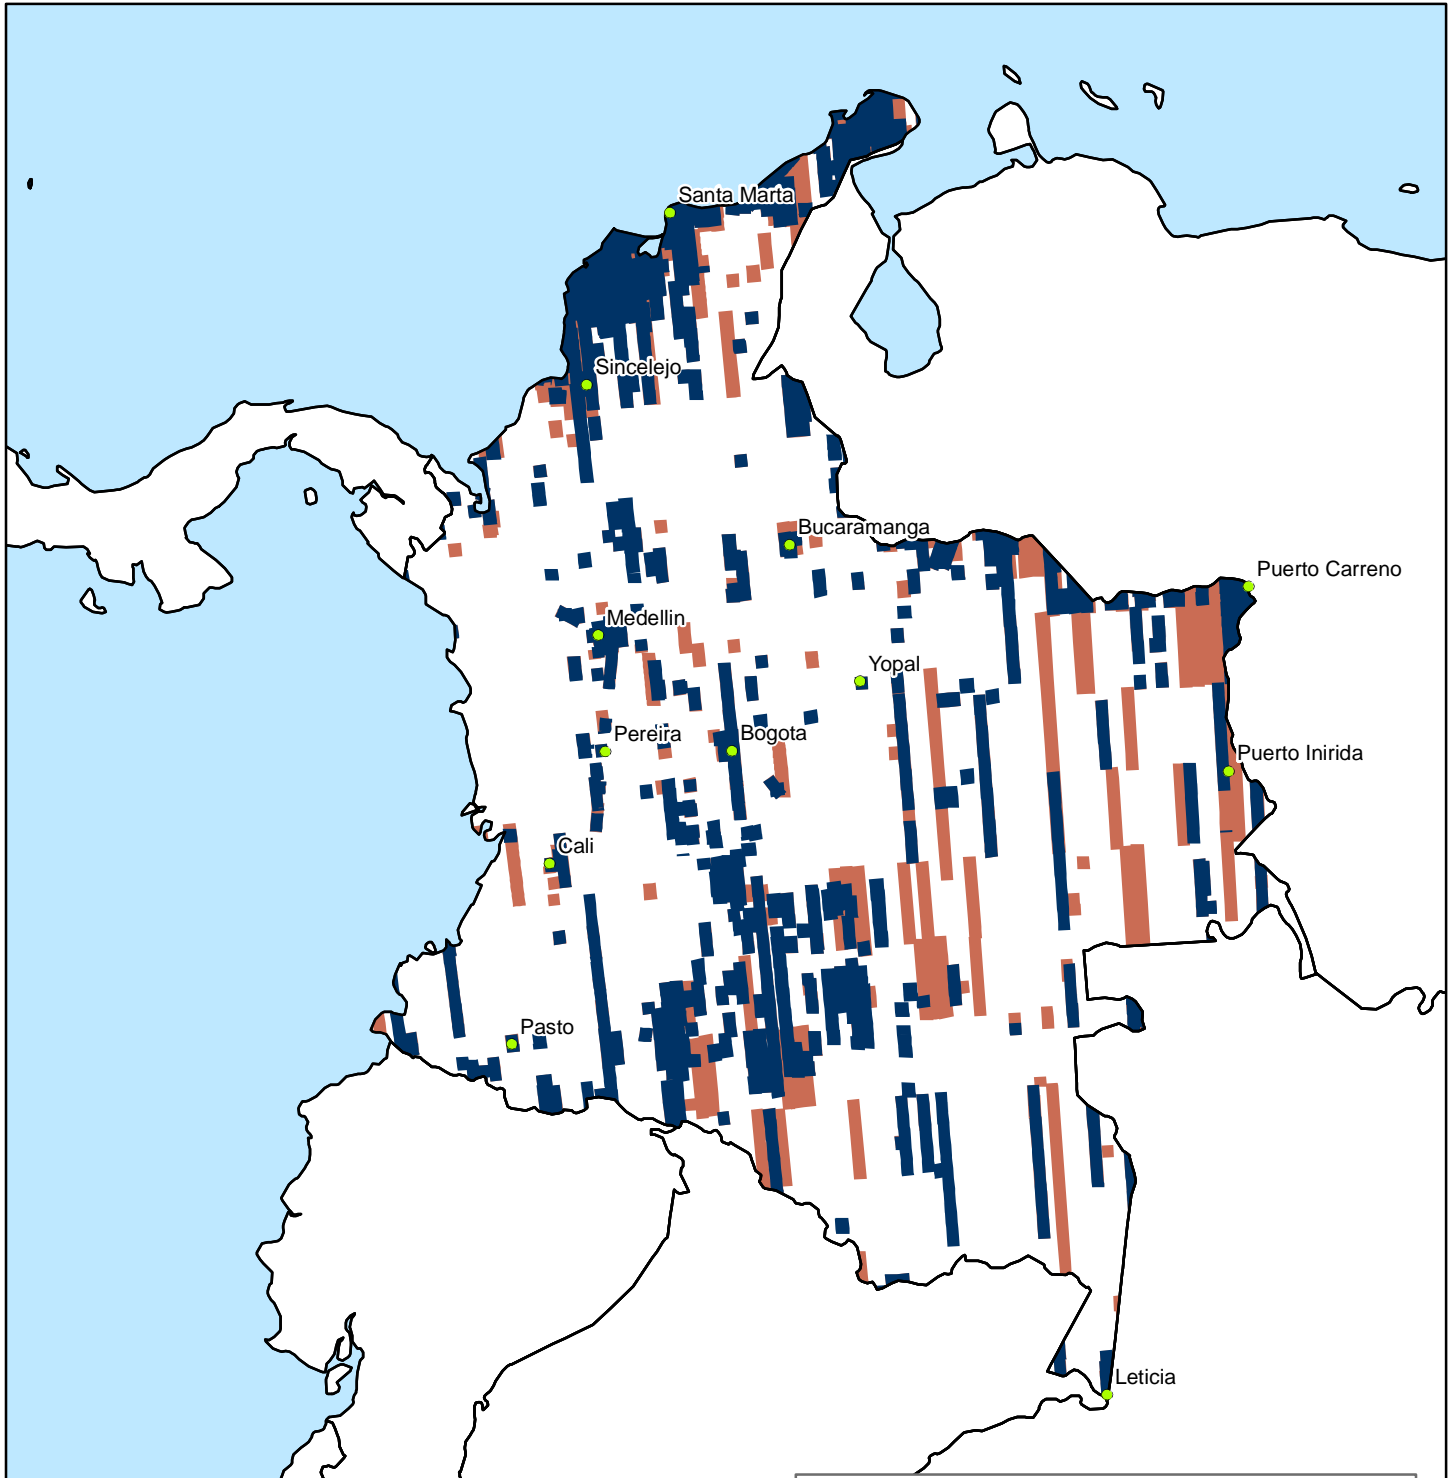

Colombia

Online and Offline Coverage Map
 Updated July 2009

- Online Coverage
- Additional Offline Coverage

Colombia Coverage Totals	
Online Coverage: Unique (km ²)	232,297
Online Coverage: Total Historical (km ²)	540,417
ImageLibrary: Unique (km ²)	281,511
ImageLibrary: Total Historical (km ²)	629,176