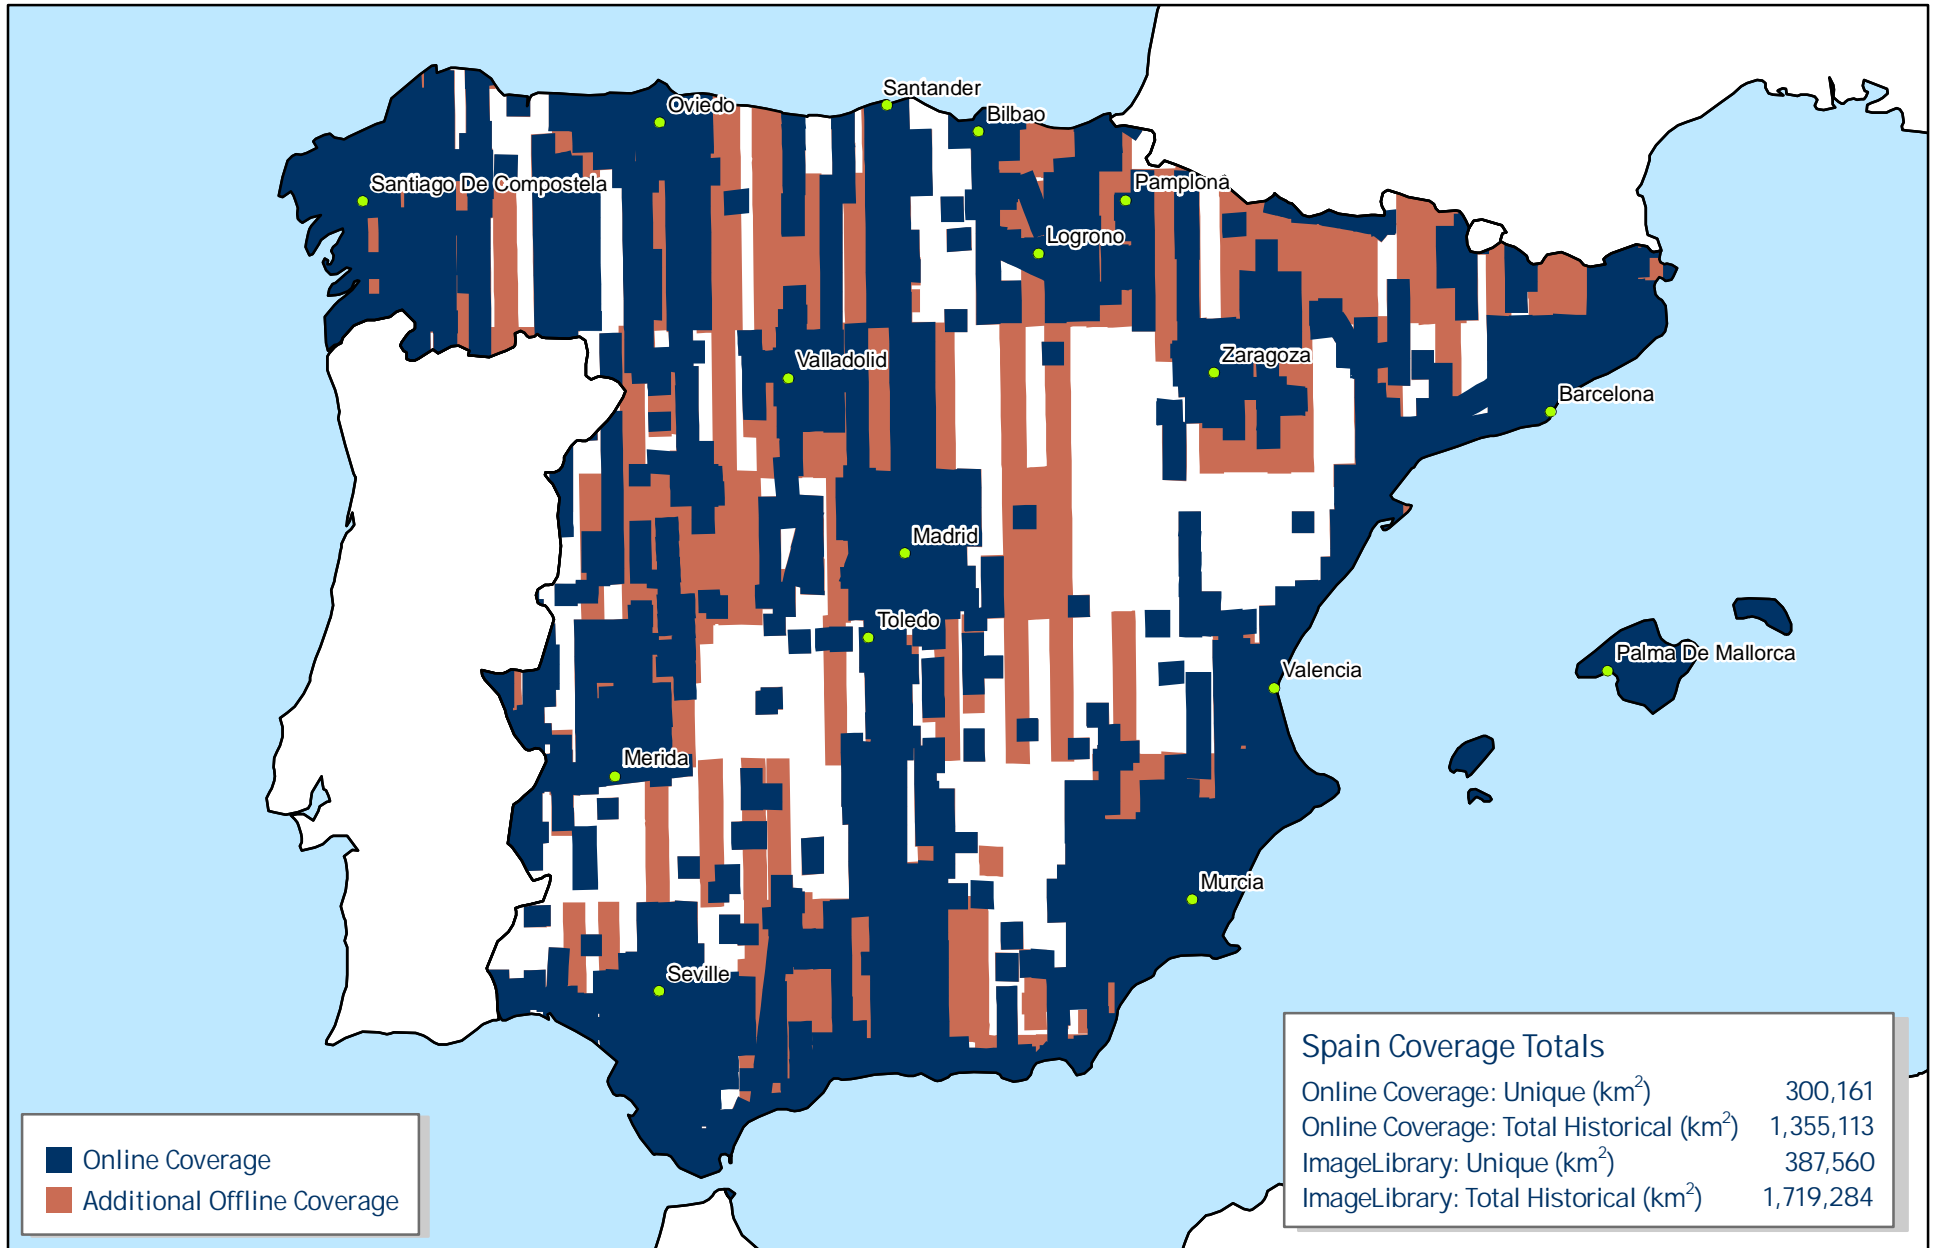

Spain

Online and Offline Coverage Map
 Updated July 2009

Online Coverage
 Additional Offline Coverage

Spain Coverage Totals	
Online Coverage: Unique (km ²)	300,161
Online Coverage: Total Historical (km ²)	1,355,113
ImageLibrary: Unique (km ²)	387,560
ImageLibrary: Total Historical (km ²)	1,719,284