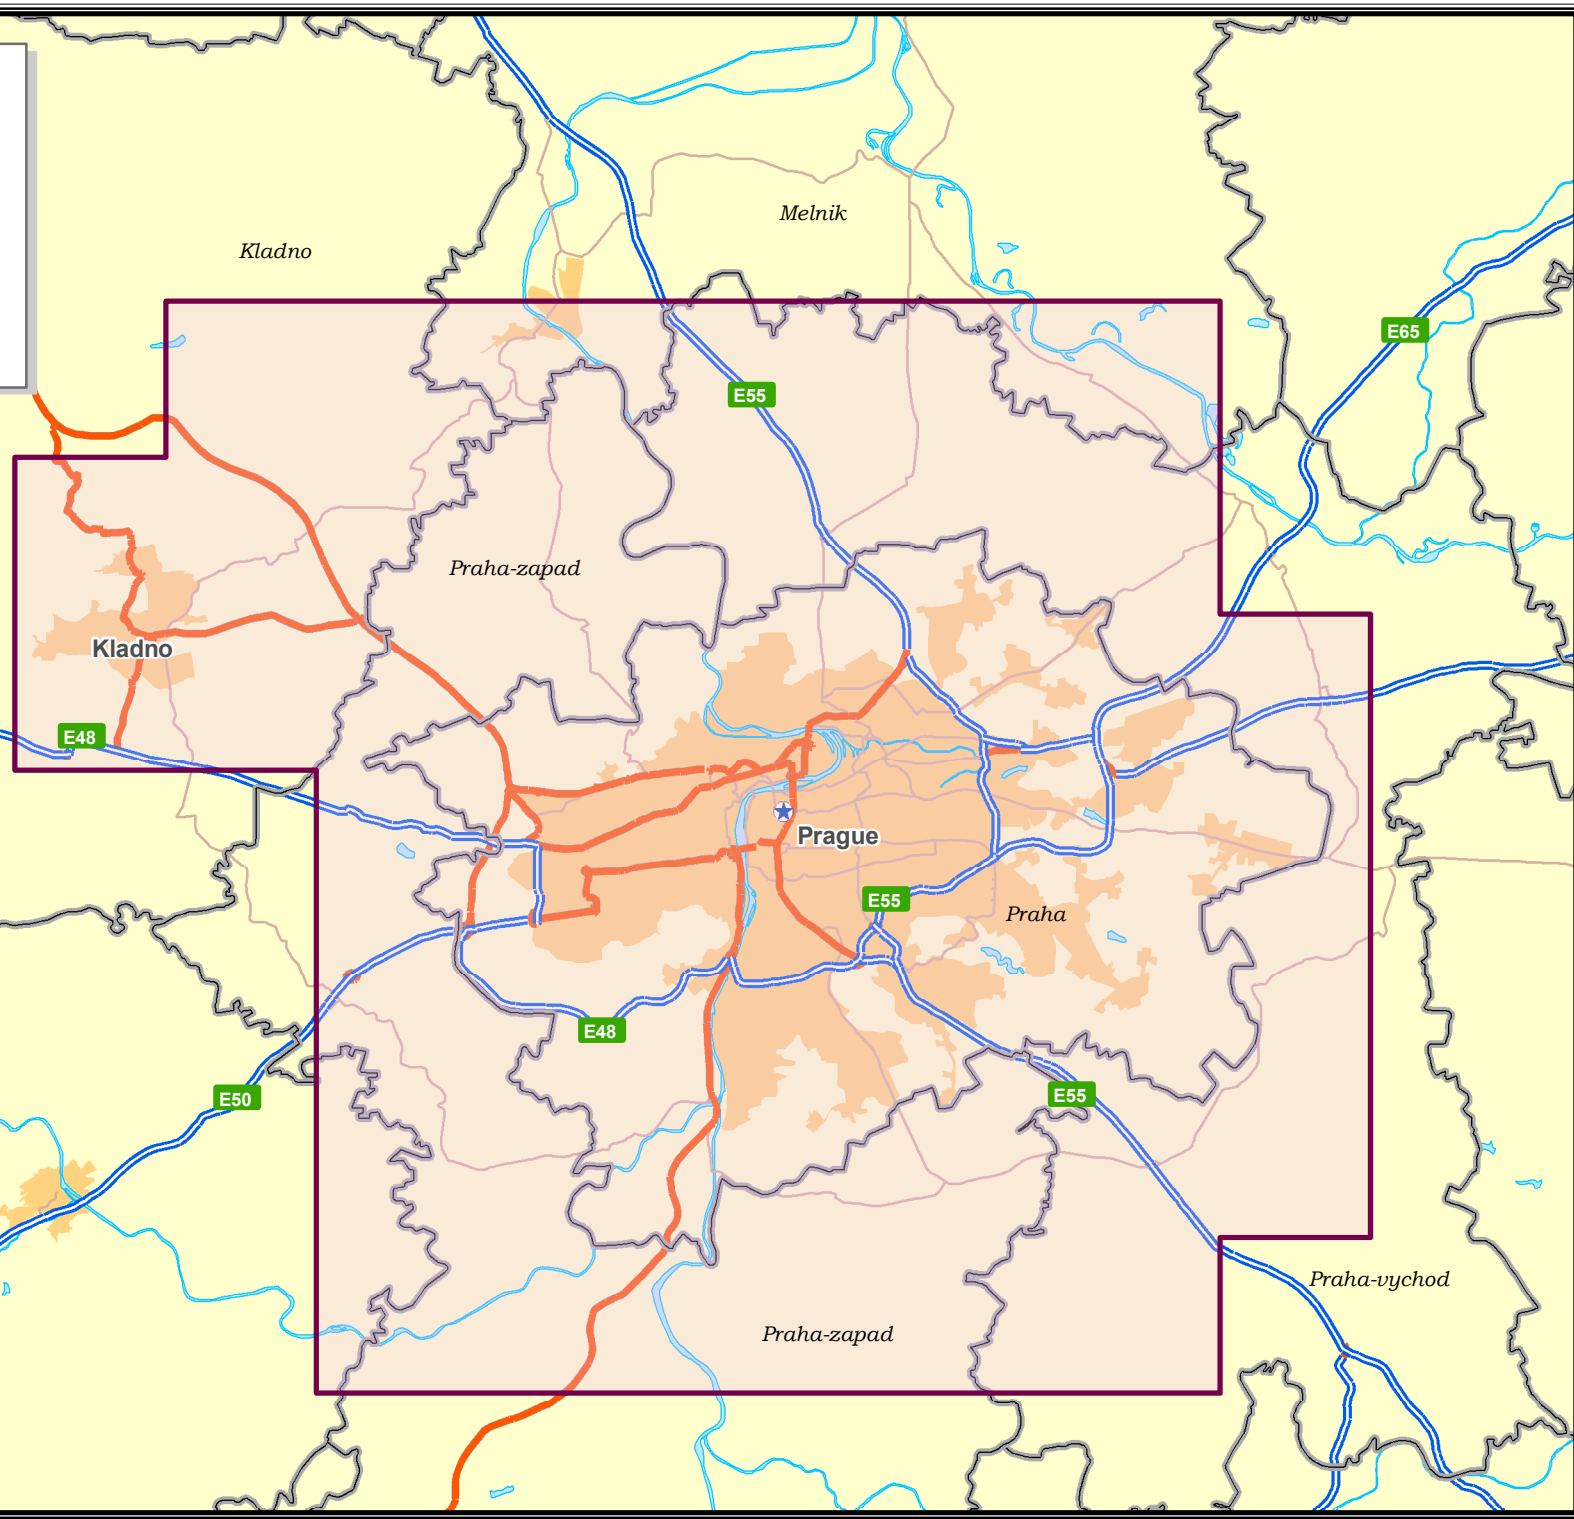

Prague, Czech Republic

Image Date: April 2009
Ground Resolution: 30 cm
Square Kilometers: 1,753

-  Aerial Coverage
-  Counties
-  E-Highway Network
-  Major Roads
-  Urban Areas

DIGITALGLOBE®

www.digitalglobe.com
info@digitalglobe.com
1-800-496-1225