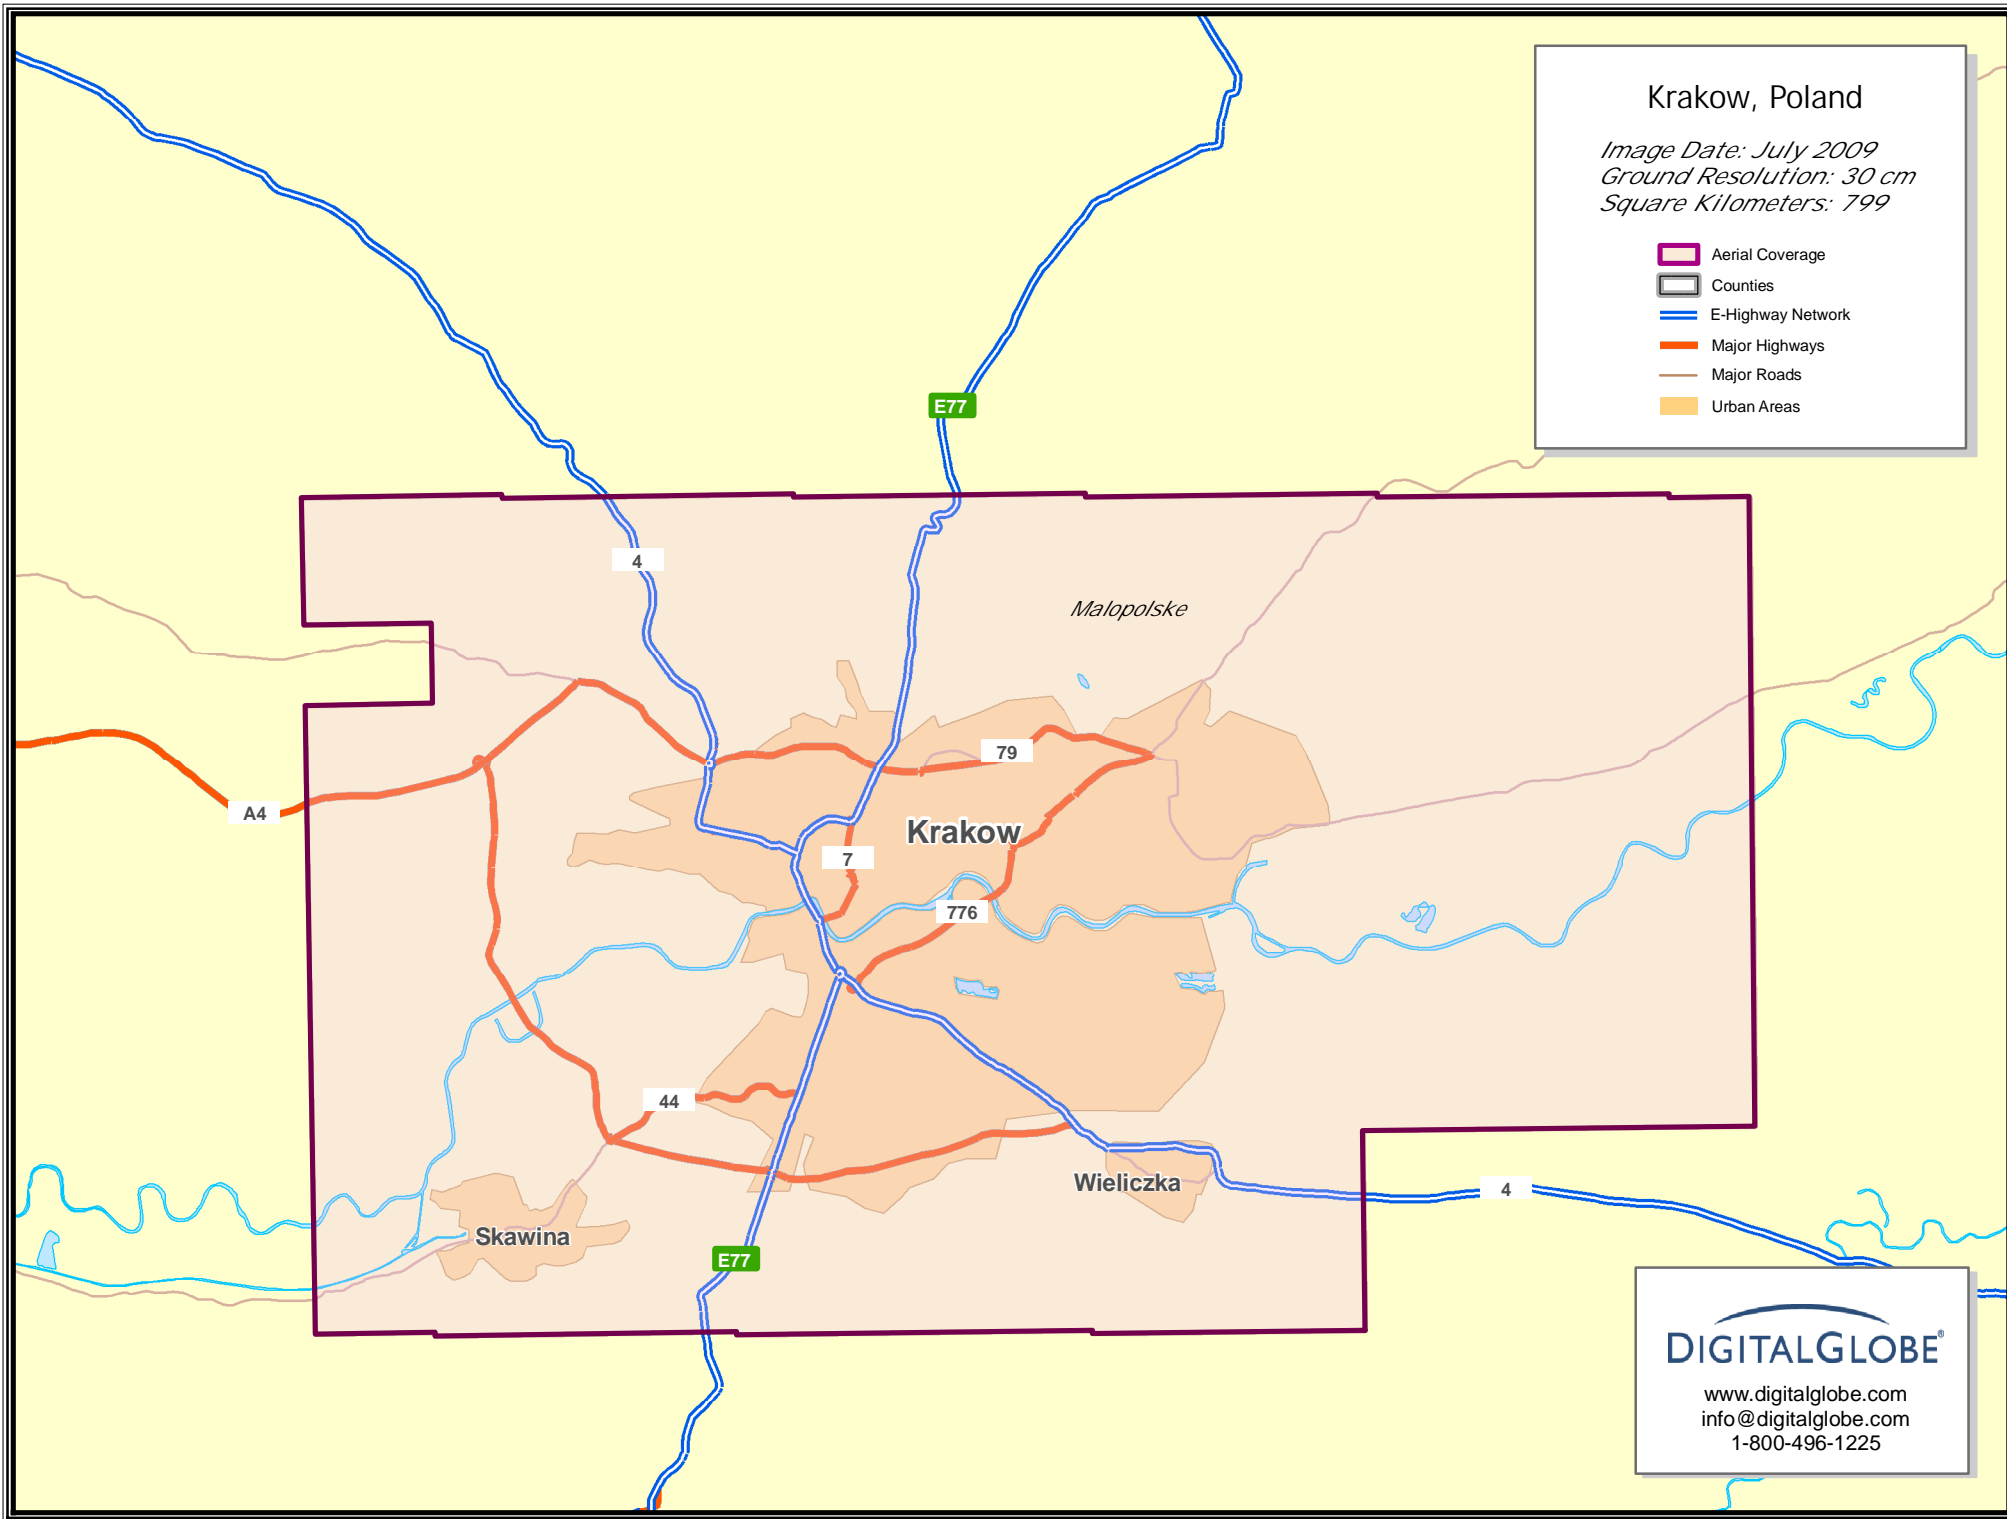

Krakow, Poland

Image Date: July 2009
Ground Resolution: 30 cm
Square Kilometers: 799

-  Aerial Coverage
-  Counties
-  E-Highway Network
-  Major Highways
-  Major Roads
-  Urban Areas

DIGITALGLOBE

www.digitalglobe.com
info@digitalglobe.com
1-800-496-1225