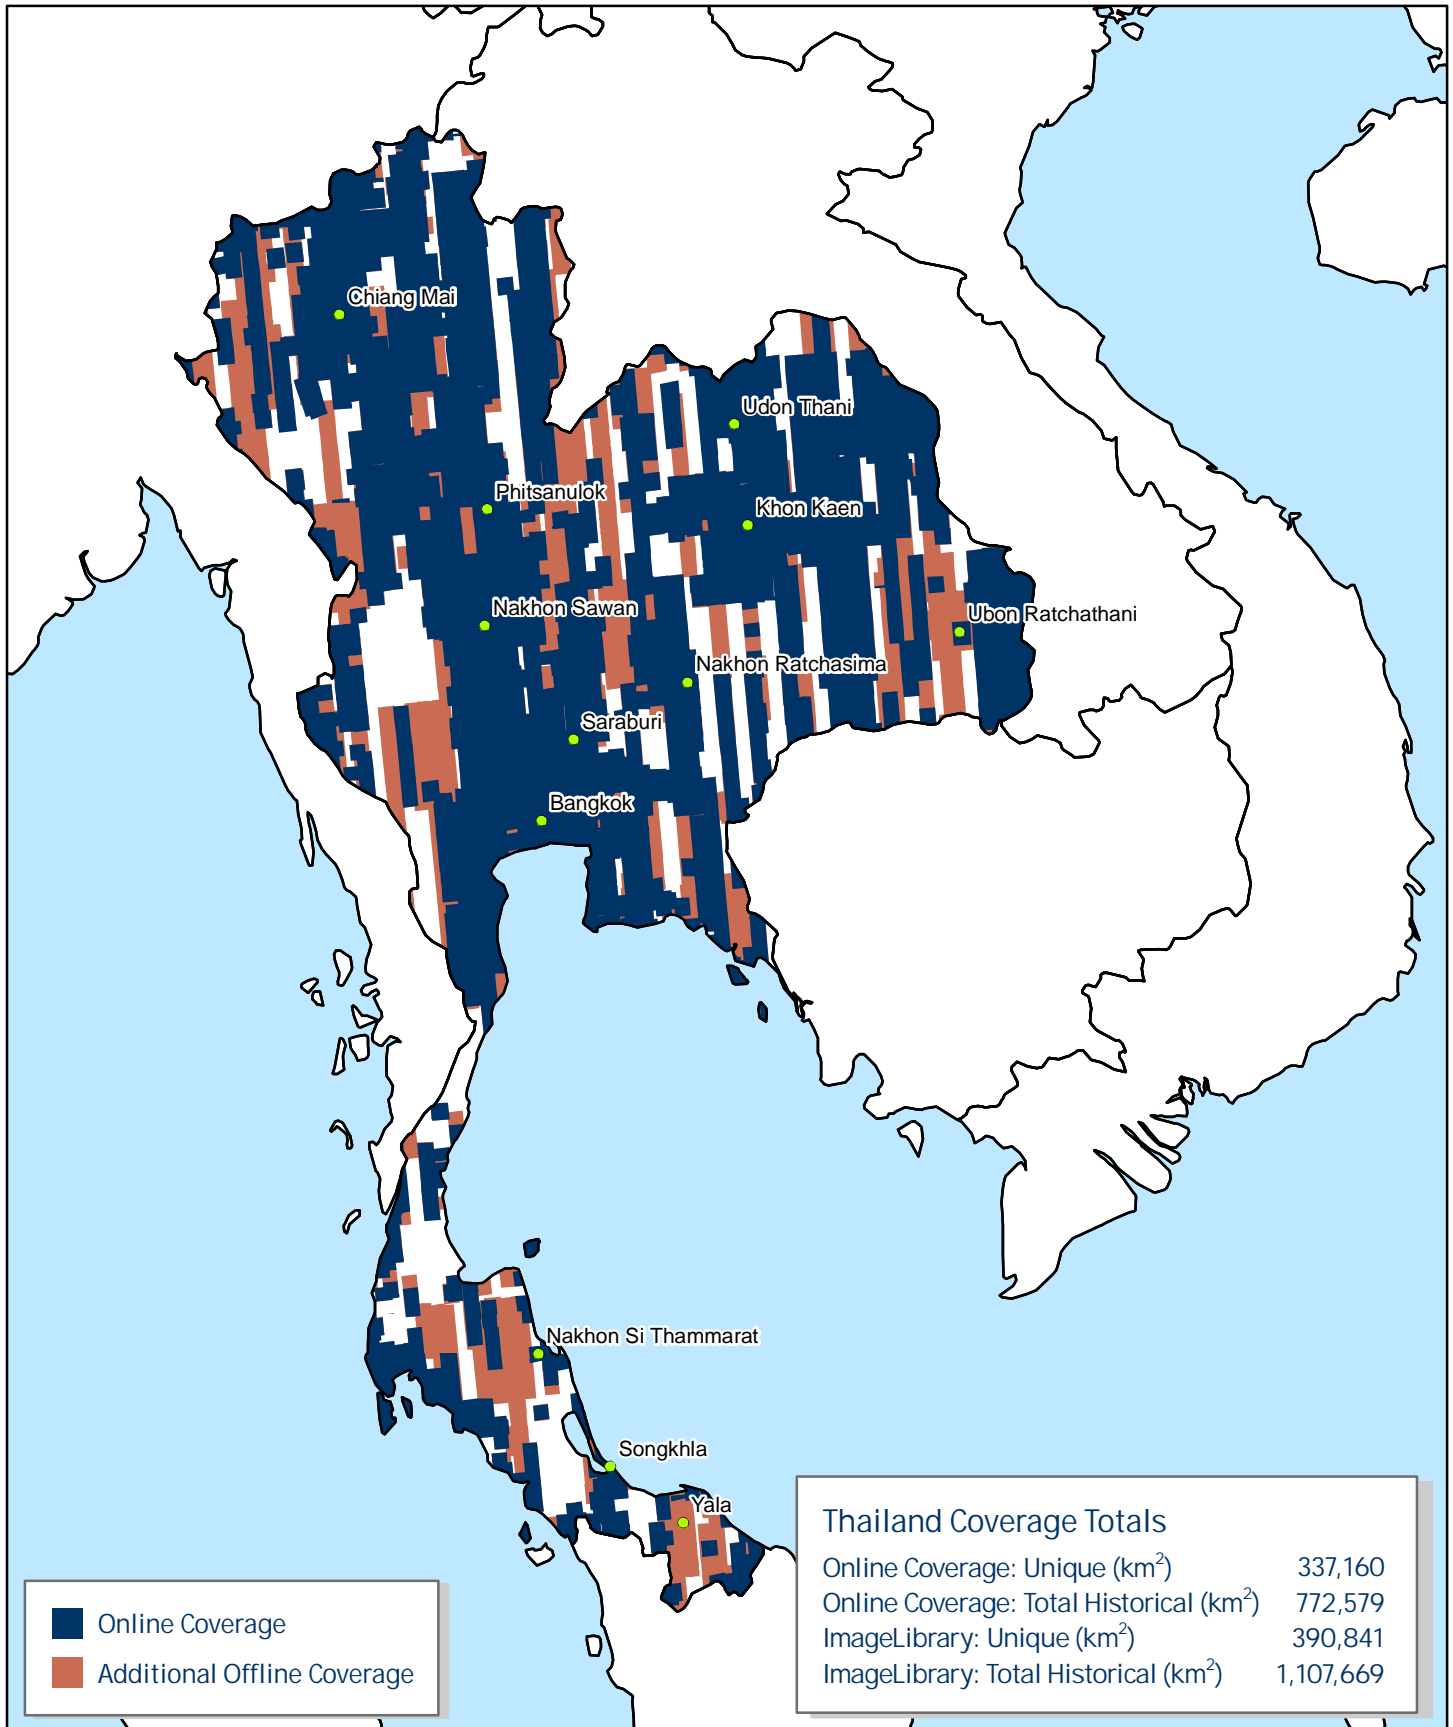

Thailand

Online and Offline Coverage Map
 Updated July 2009

- Online Coverage
- Additional Offline Coverage

| Thailand Coverage Totals | |
|--|-----------|
| Online Coverage: Unique (km ²) | 337,160 |
| Online Coverage: Total Historical (km ²) | 772,579 |
| ImageLibrary: Unique (km ²) | 390,841 |
| ImageLibrary: Total Historical (km ²) | 1,107,669 |