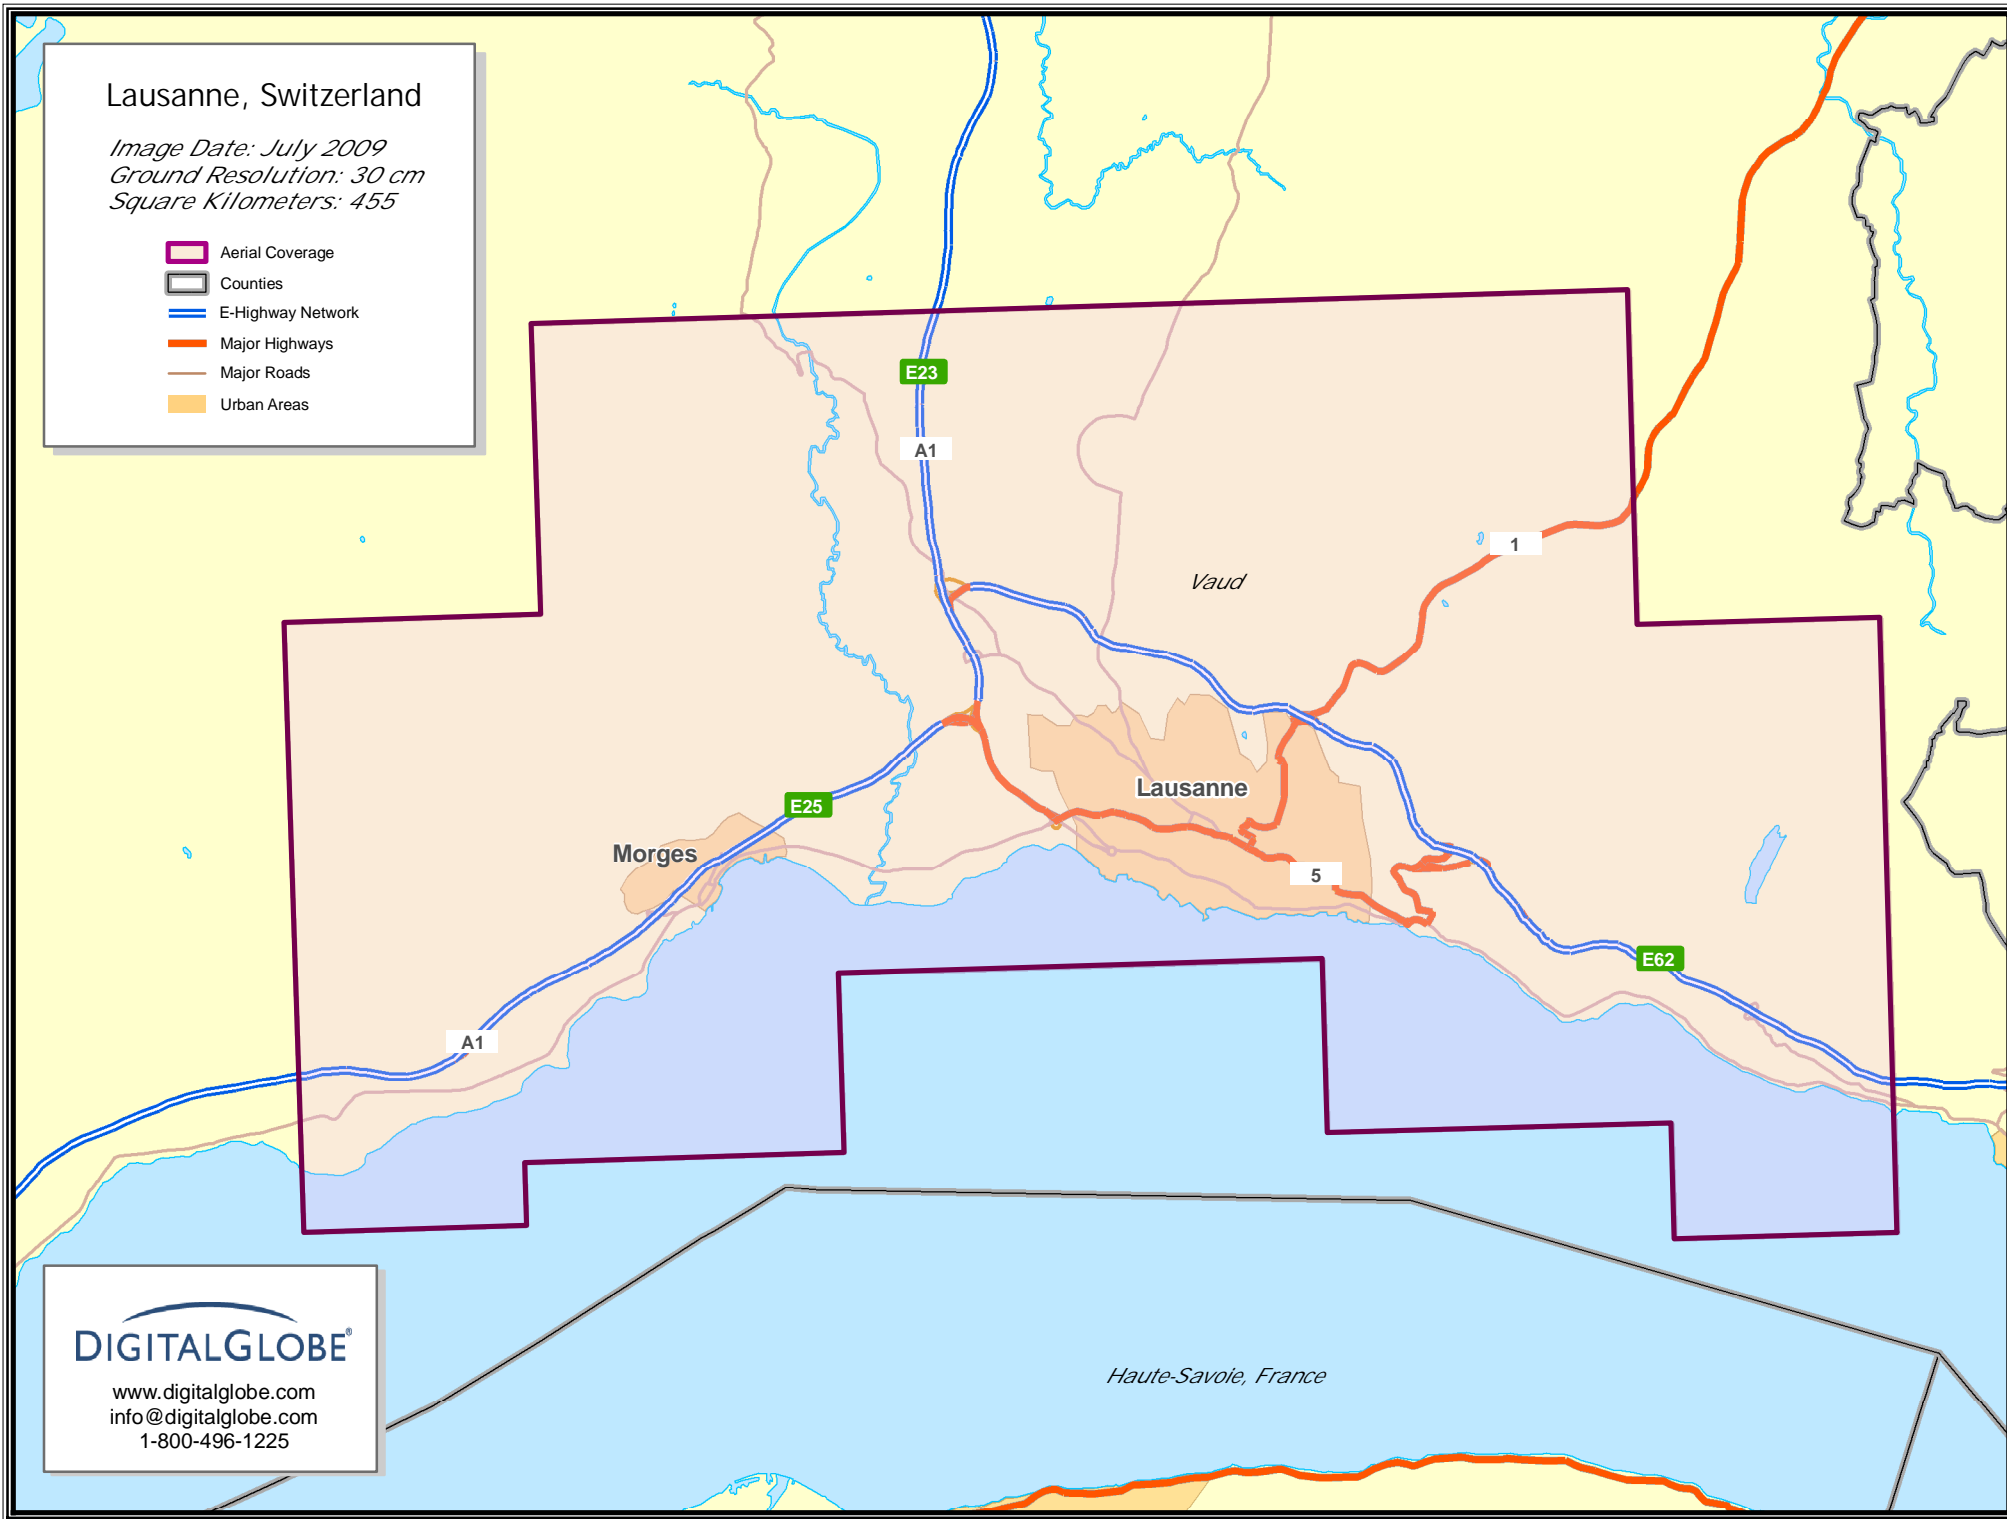

Lausanne, Switzerland

Image Date: July 2009
Ground Resolution: 30 cm
Square Kilometers: 455

-  Aerial Coverage
-  Counties
-  E-Highway Network
-  Major Highways
-  Major Roads
-  Urban Areas

DIGITALGLOBE®