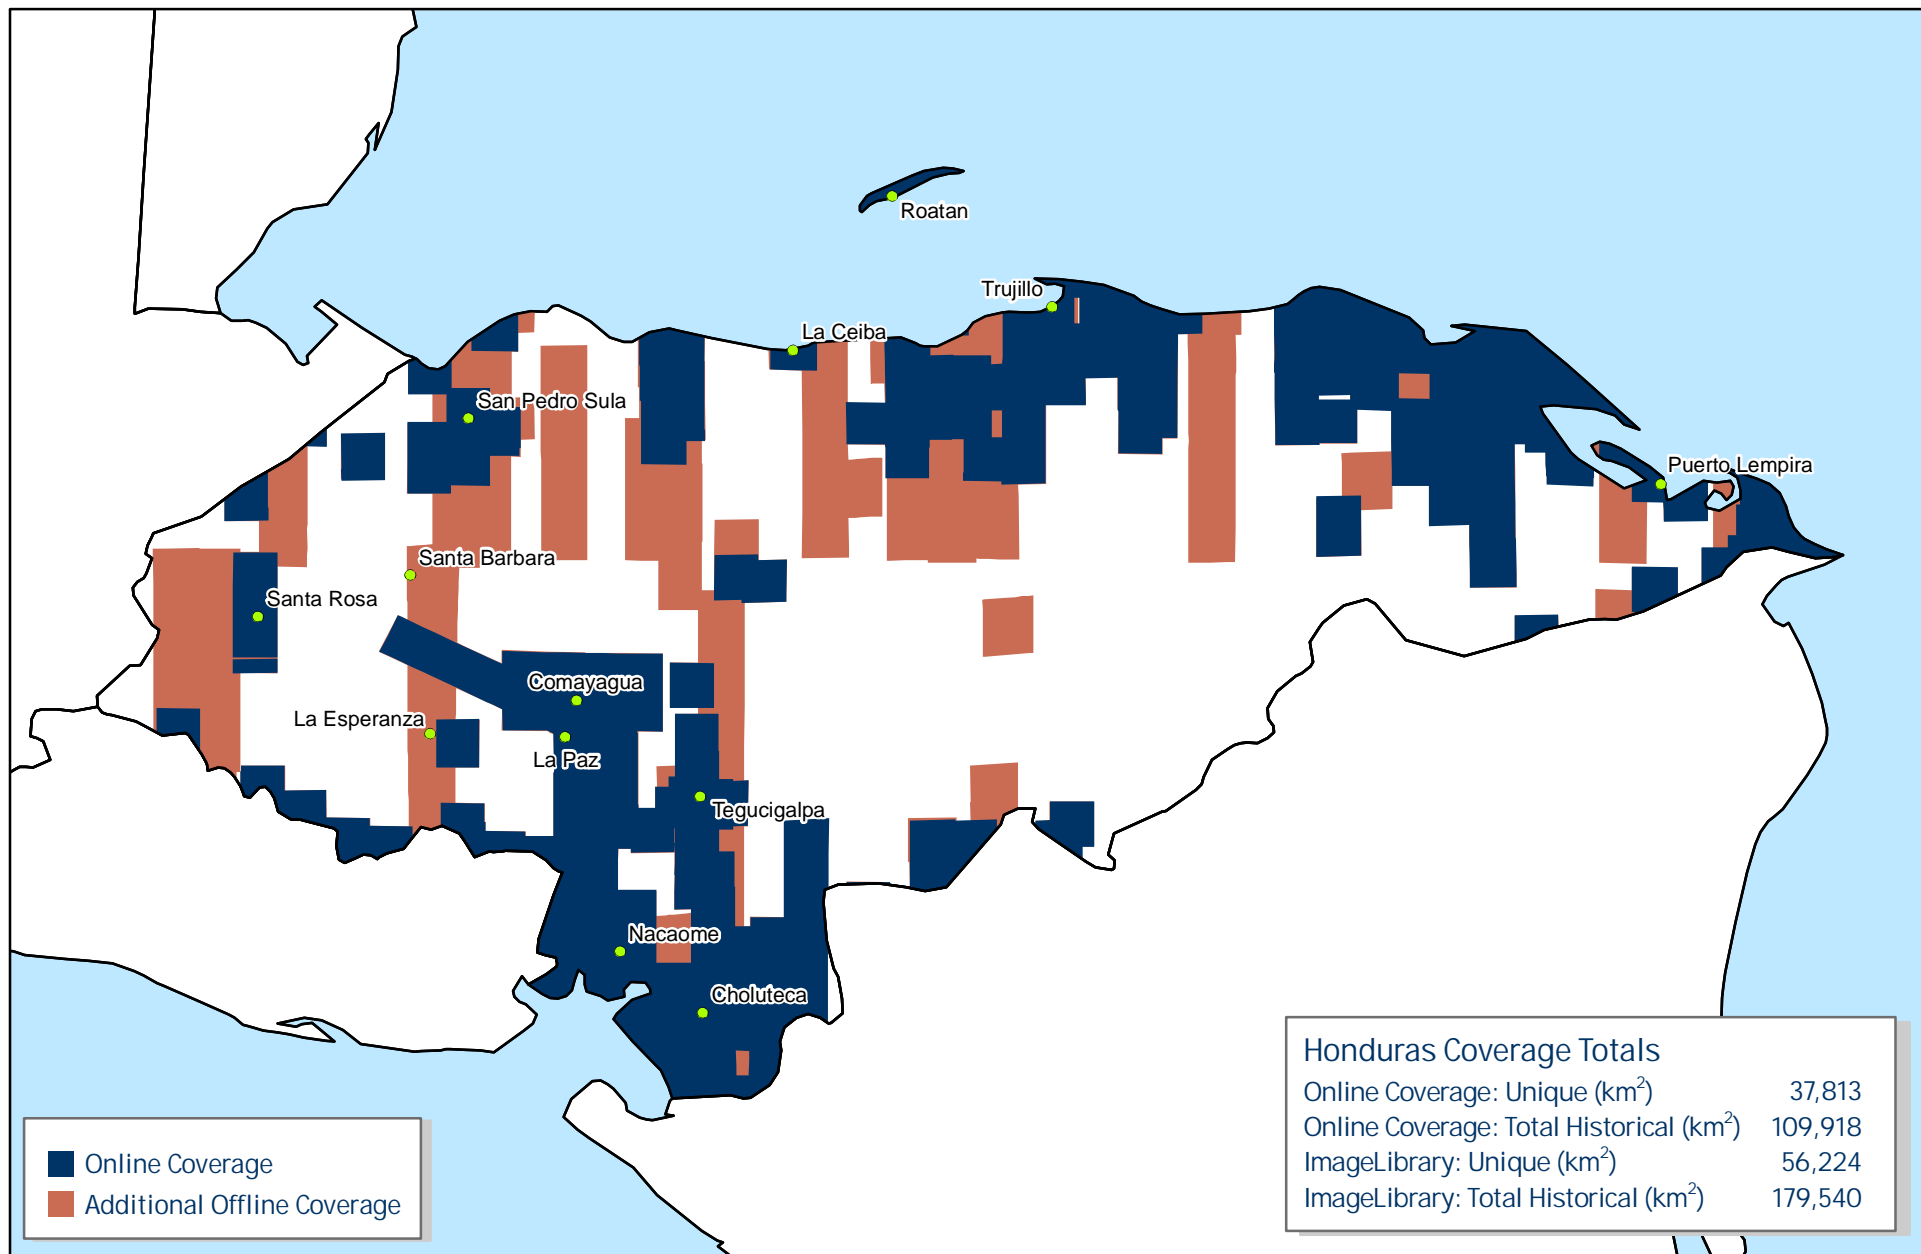

Honduras

Online and Offline Coverage Map
 Updated July 2009

Online Coverage
 Additional Offline Coverage

Honduras Coverage Totals	
Online Coverage: Unique (km ²)	37,813
Online Coverage: Total Historical (km ²)	109,918
ImageLibrary: Unique (km ²)	56,224
ImageLibrary: Total Historical (km ²)	179,540