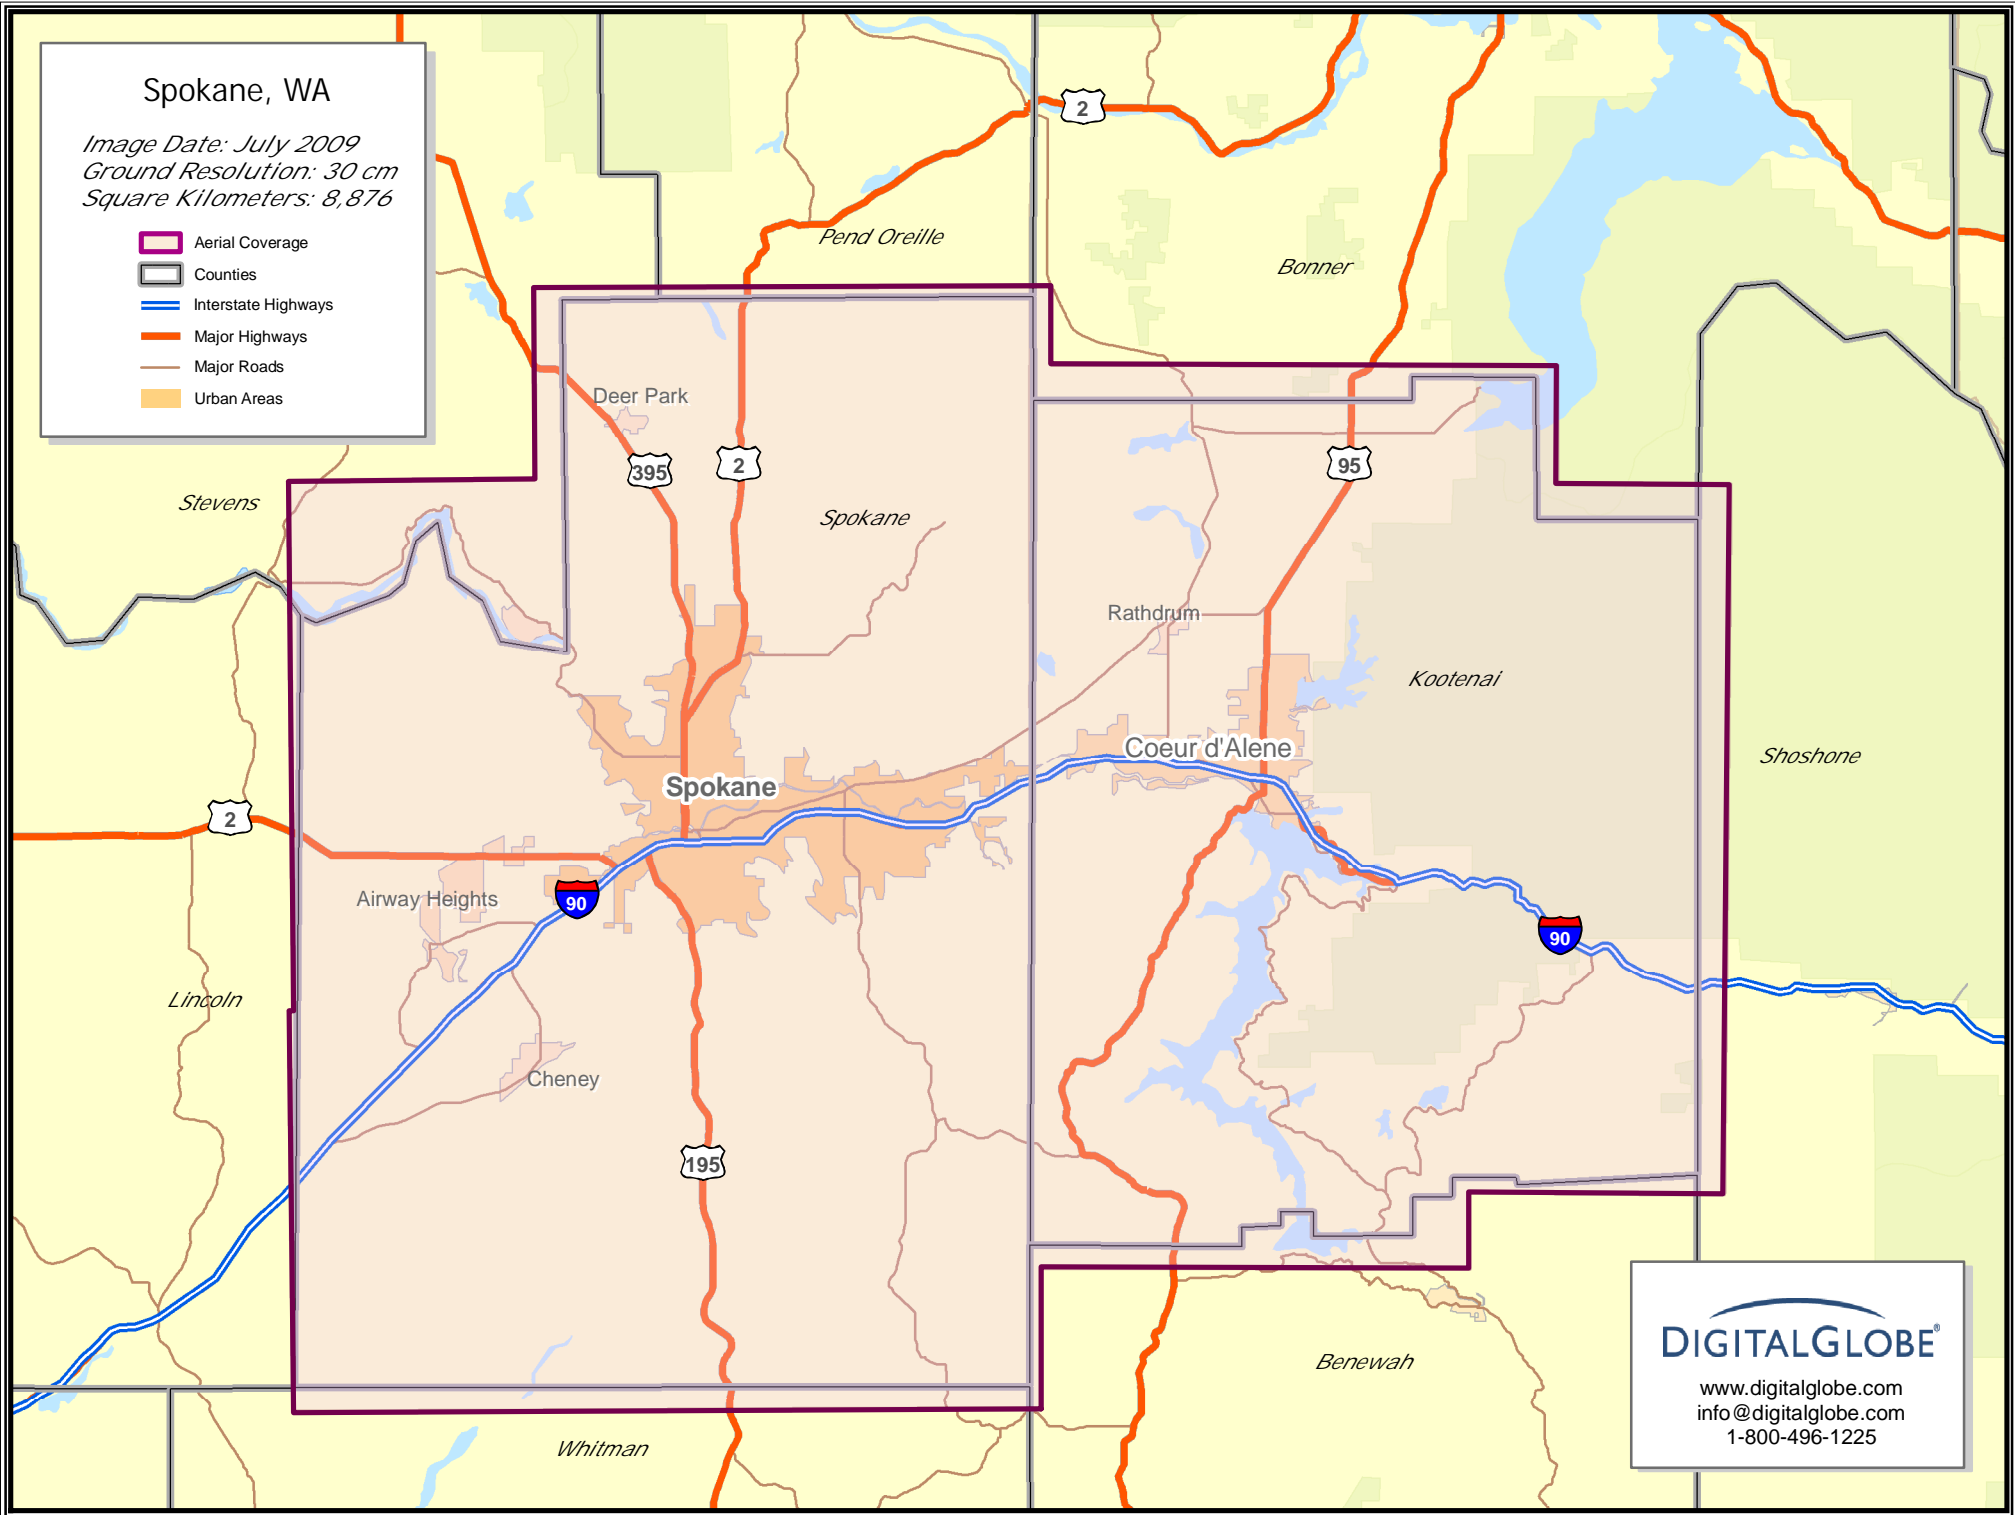

Spokane, WA

Image Date: July 2009
Ground Resolution: 30 cm
Square Kilometers: 8,876

-  Aerial Coverage
-  Counties
-  Interstate Highways
-  Major Highways
-  Major Roads
-  Urban Areas

 DIGITALGLOBE®

www.digitalglobe.com
info@digitalglobe.com
1-800-496-1225