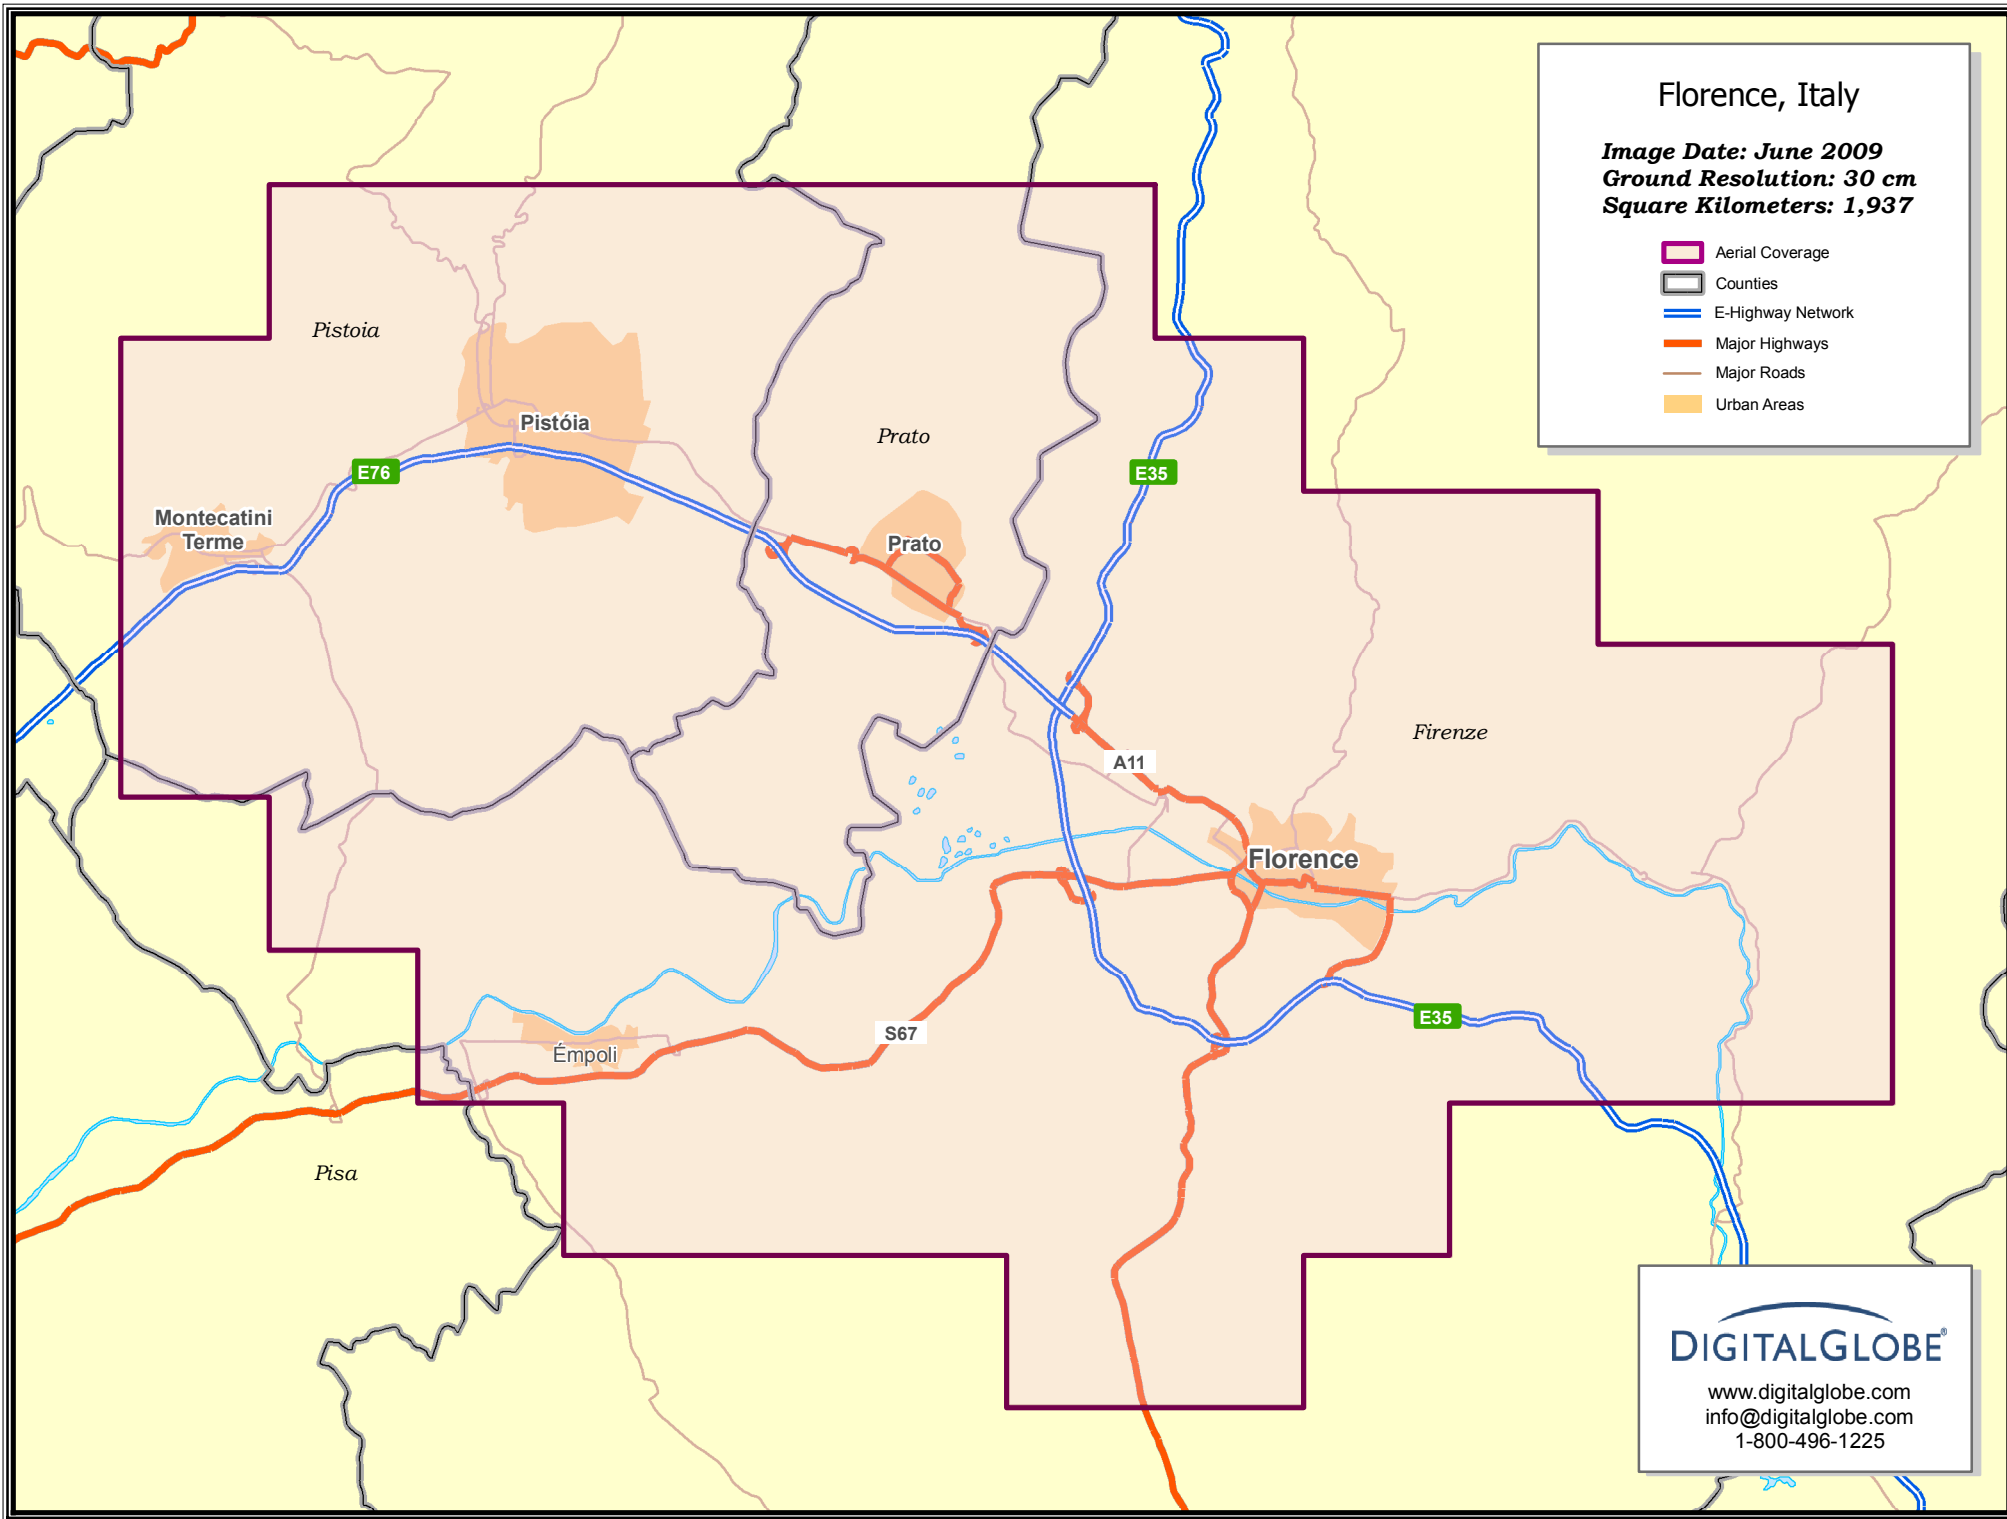

Florence, Italy

Image Date: June 2009
Ground Resolution: 30 cm
Square Kilometers: 1,937

-  Aerial Coverage
-  Counties
-  E-Highway Network
-  Major Highways
-  Major Roads
-  Urban Areas

DIGITALGLOBE®

www.digitalglobe.com
info@digitalglobe.com
1-800-496-1225