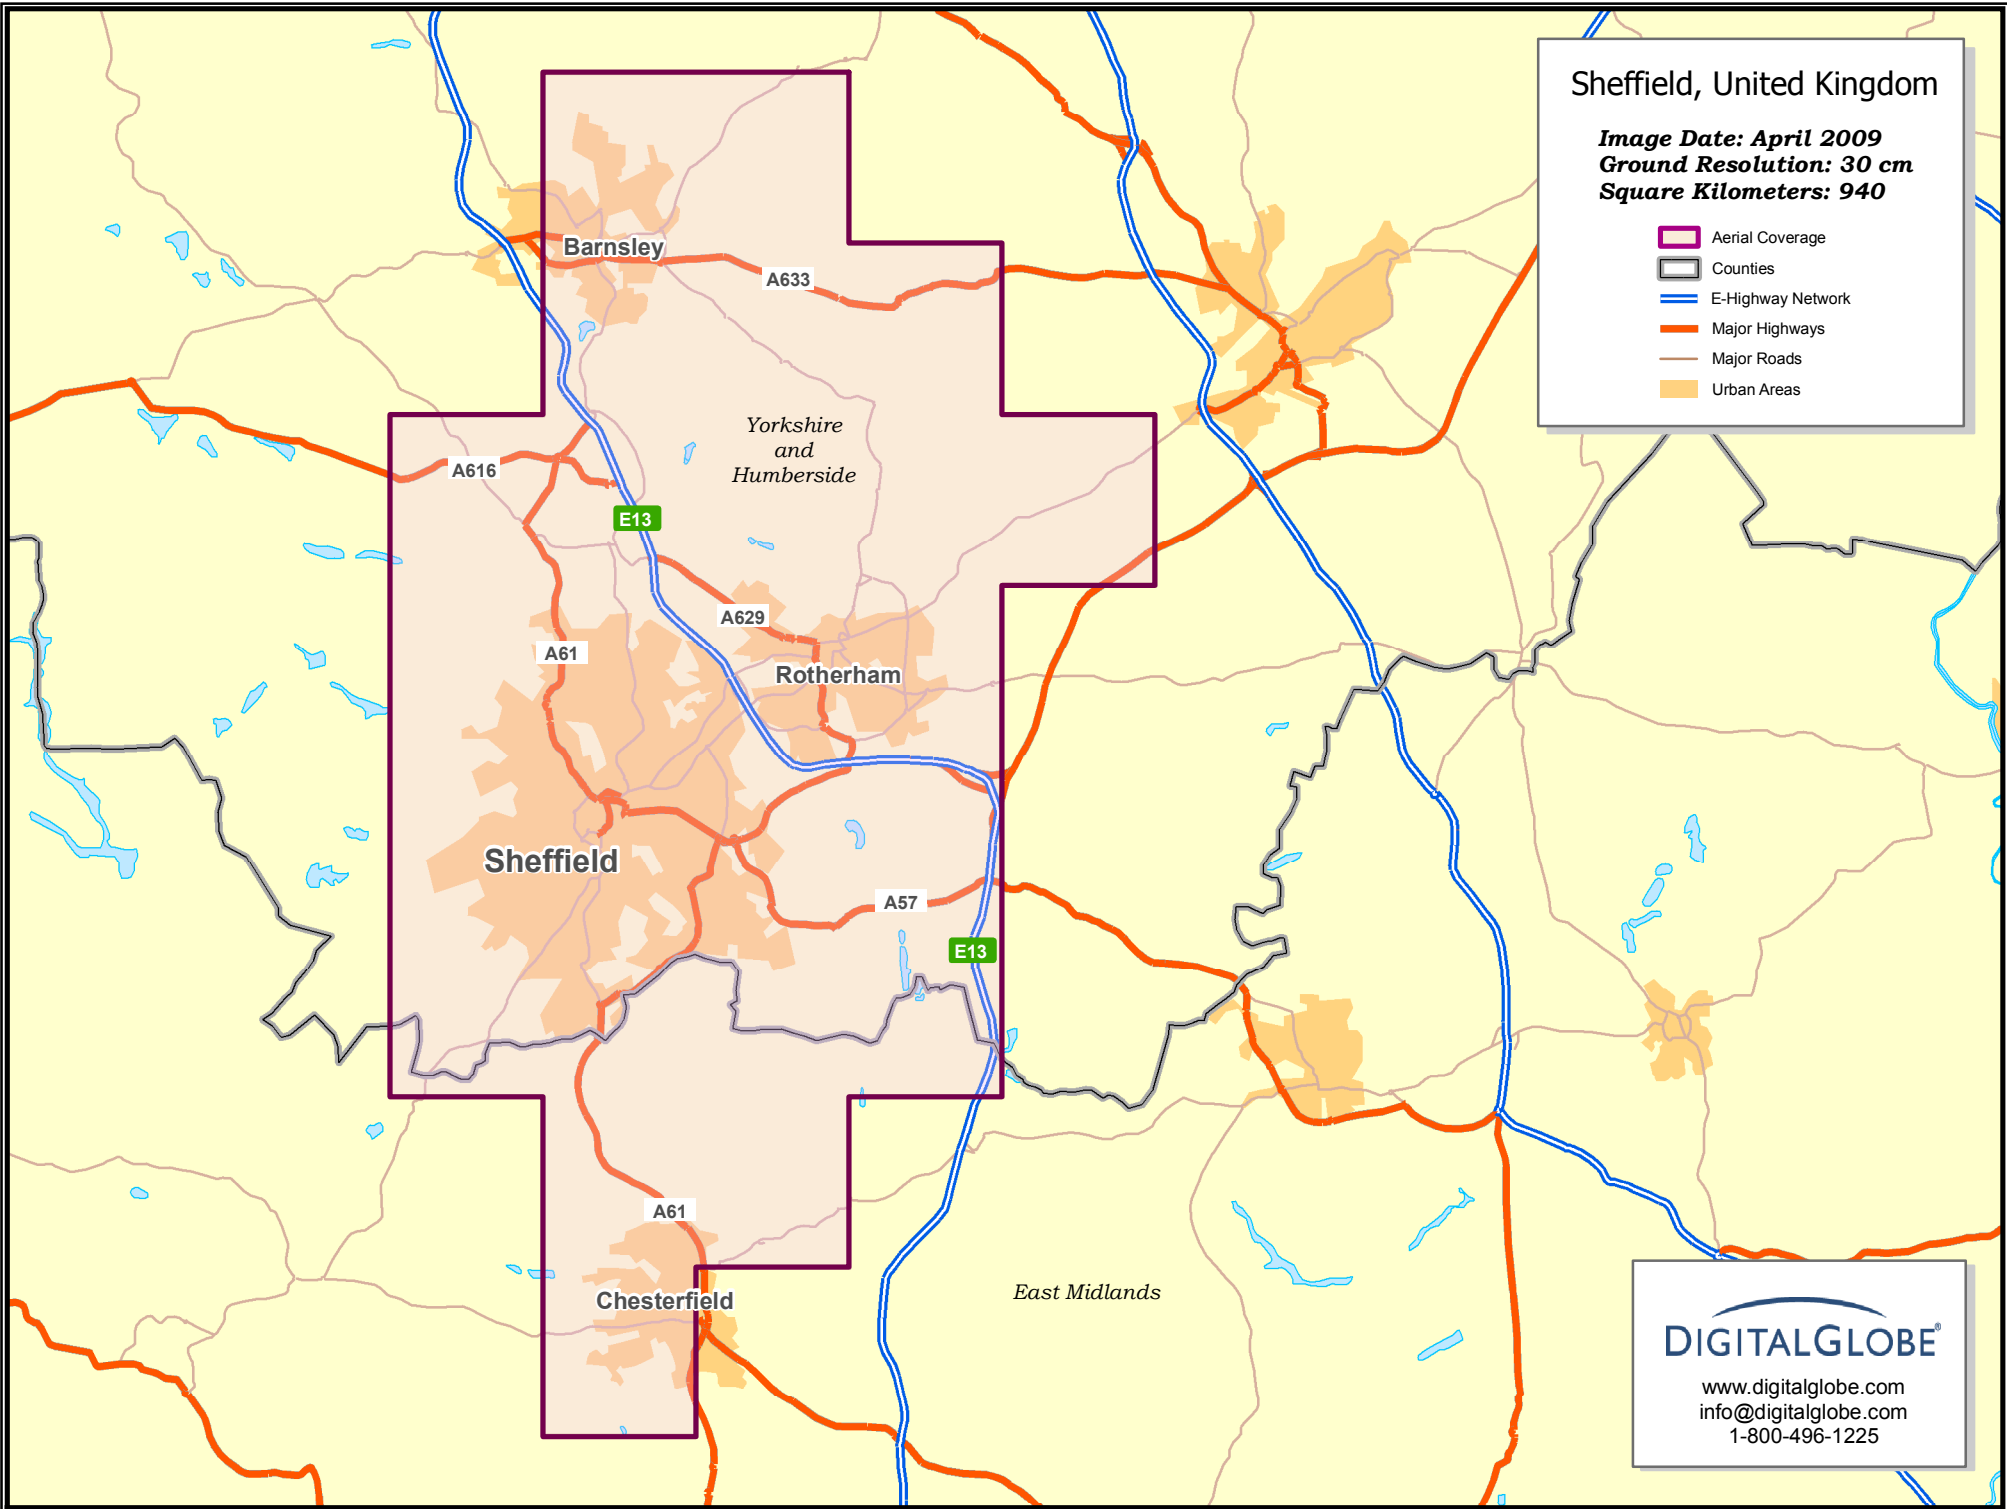

Sheffield, United Kingdom

Image Date: April 2009
Ground Resolution: 30 cm
Square Kilometers: 940

-  Aerial Coverage
-  Counties
-  E-Highway Network
-  Major Highways
-  Major Roads
-  Urban Areas

DIGITALGLOBE®