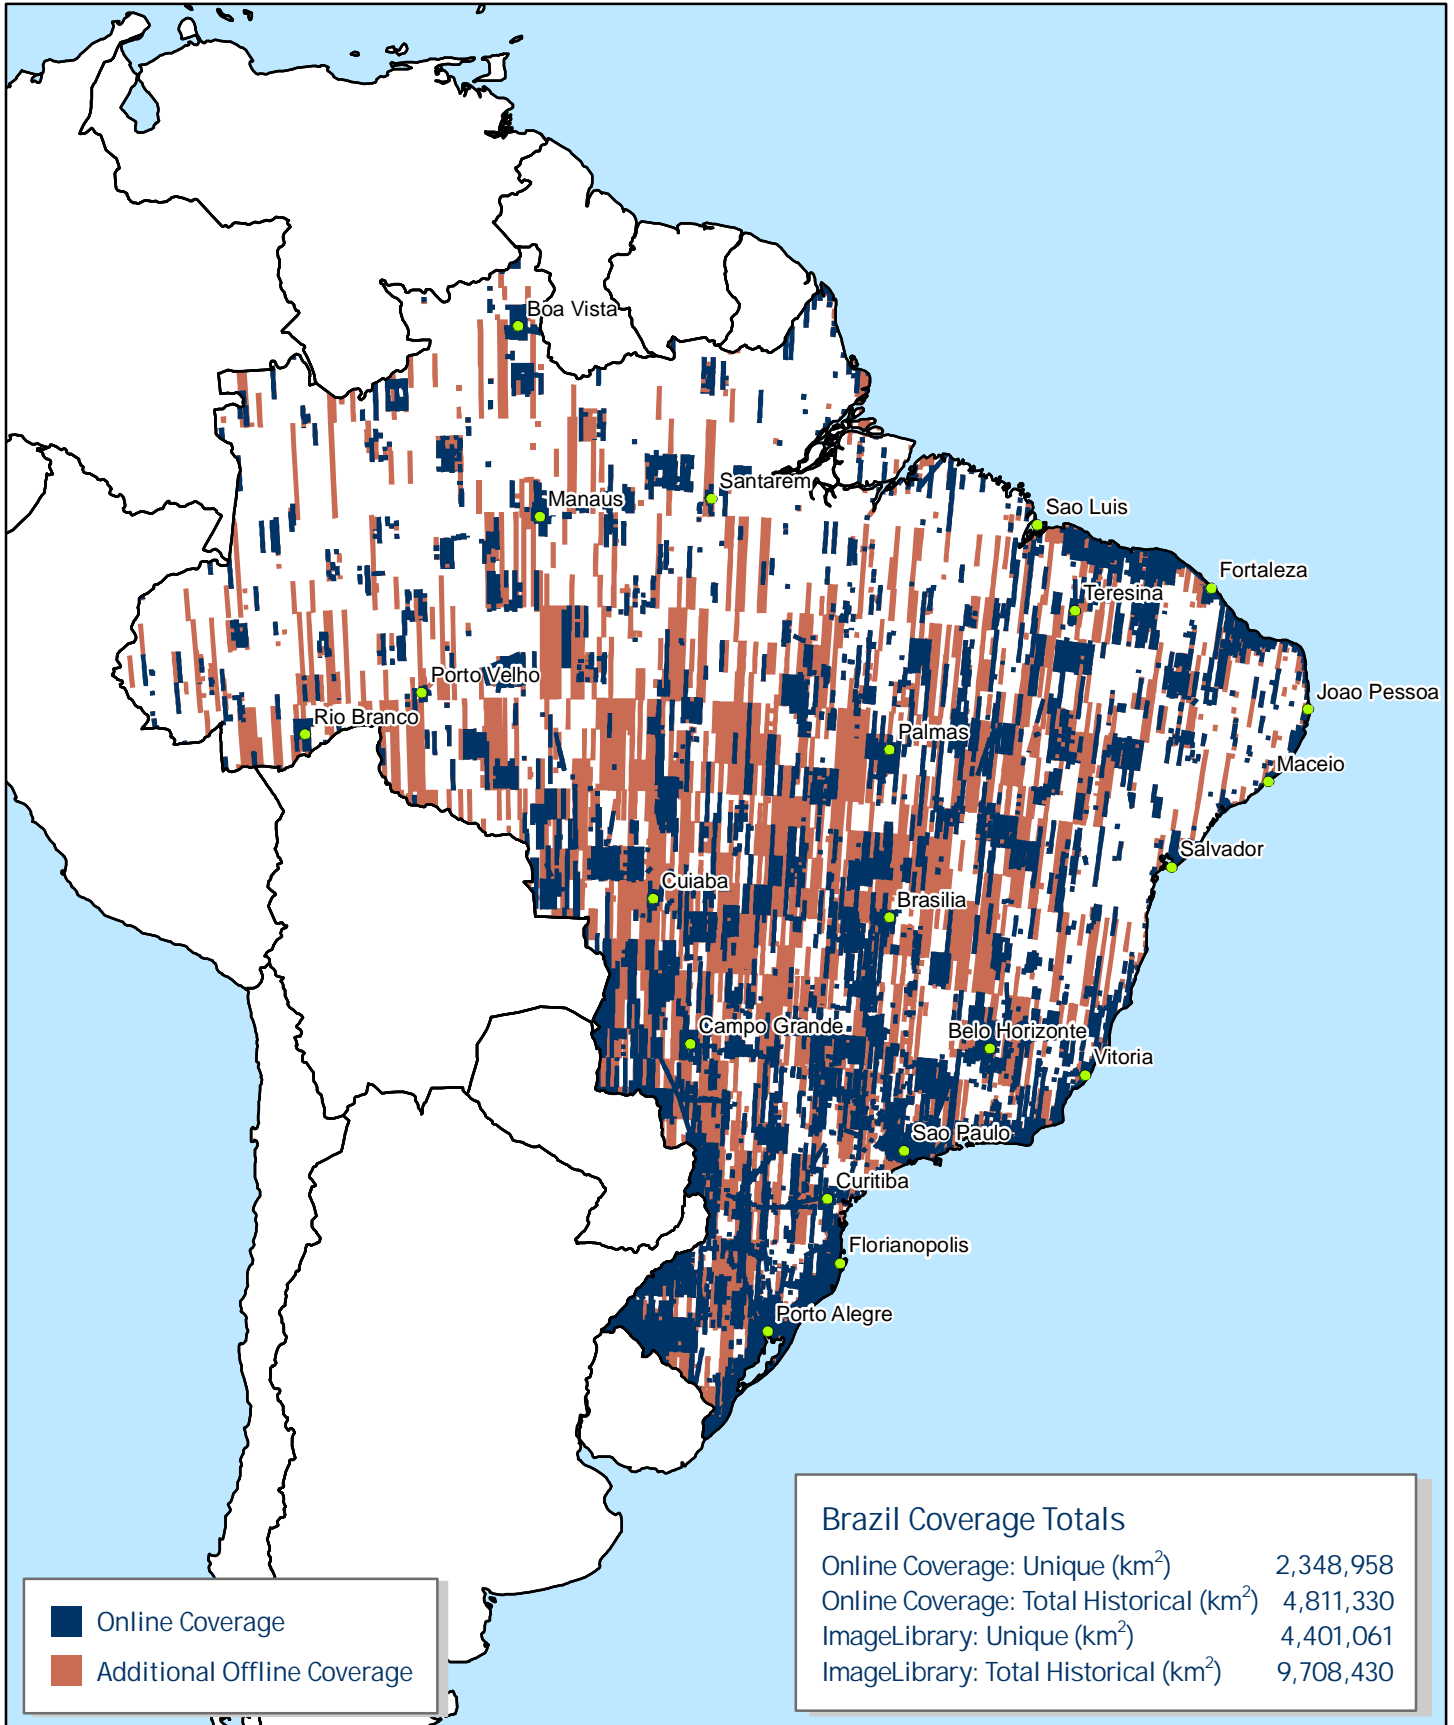

Brazil

Online and Offline Coverage Map
 Updated July 2009

- Online Coverage
- Additional Offline Coverage

Brazil Coverage Totals	
Online Coverage: Unique (km ²)	2,348,958
Online Coverage: Total Historical (km ²)	4,811,330
ImageLibrary: Unique (km ²)	4,401,061
ImageLibrary: Total Historical (km ²)	9,708,430