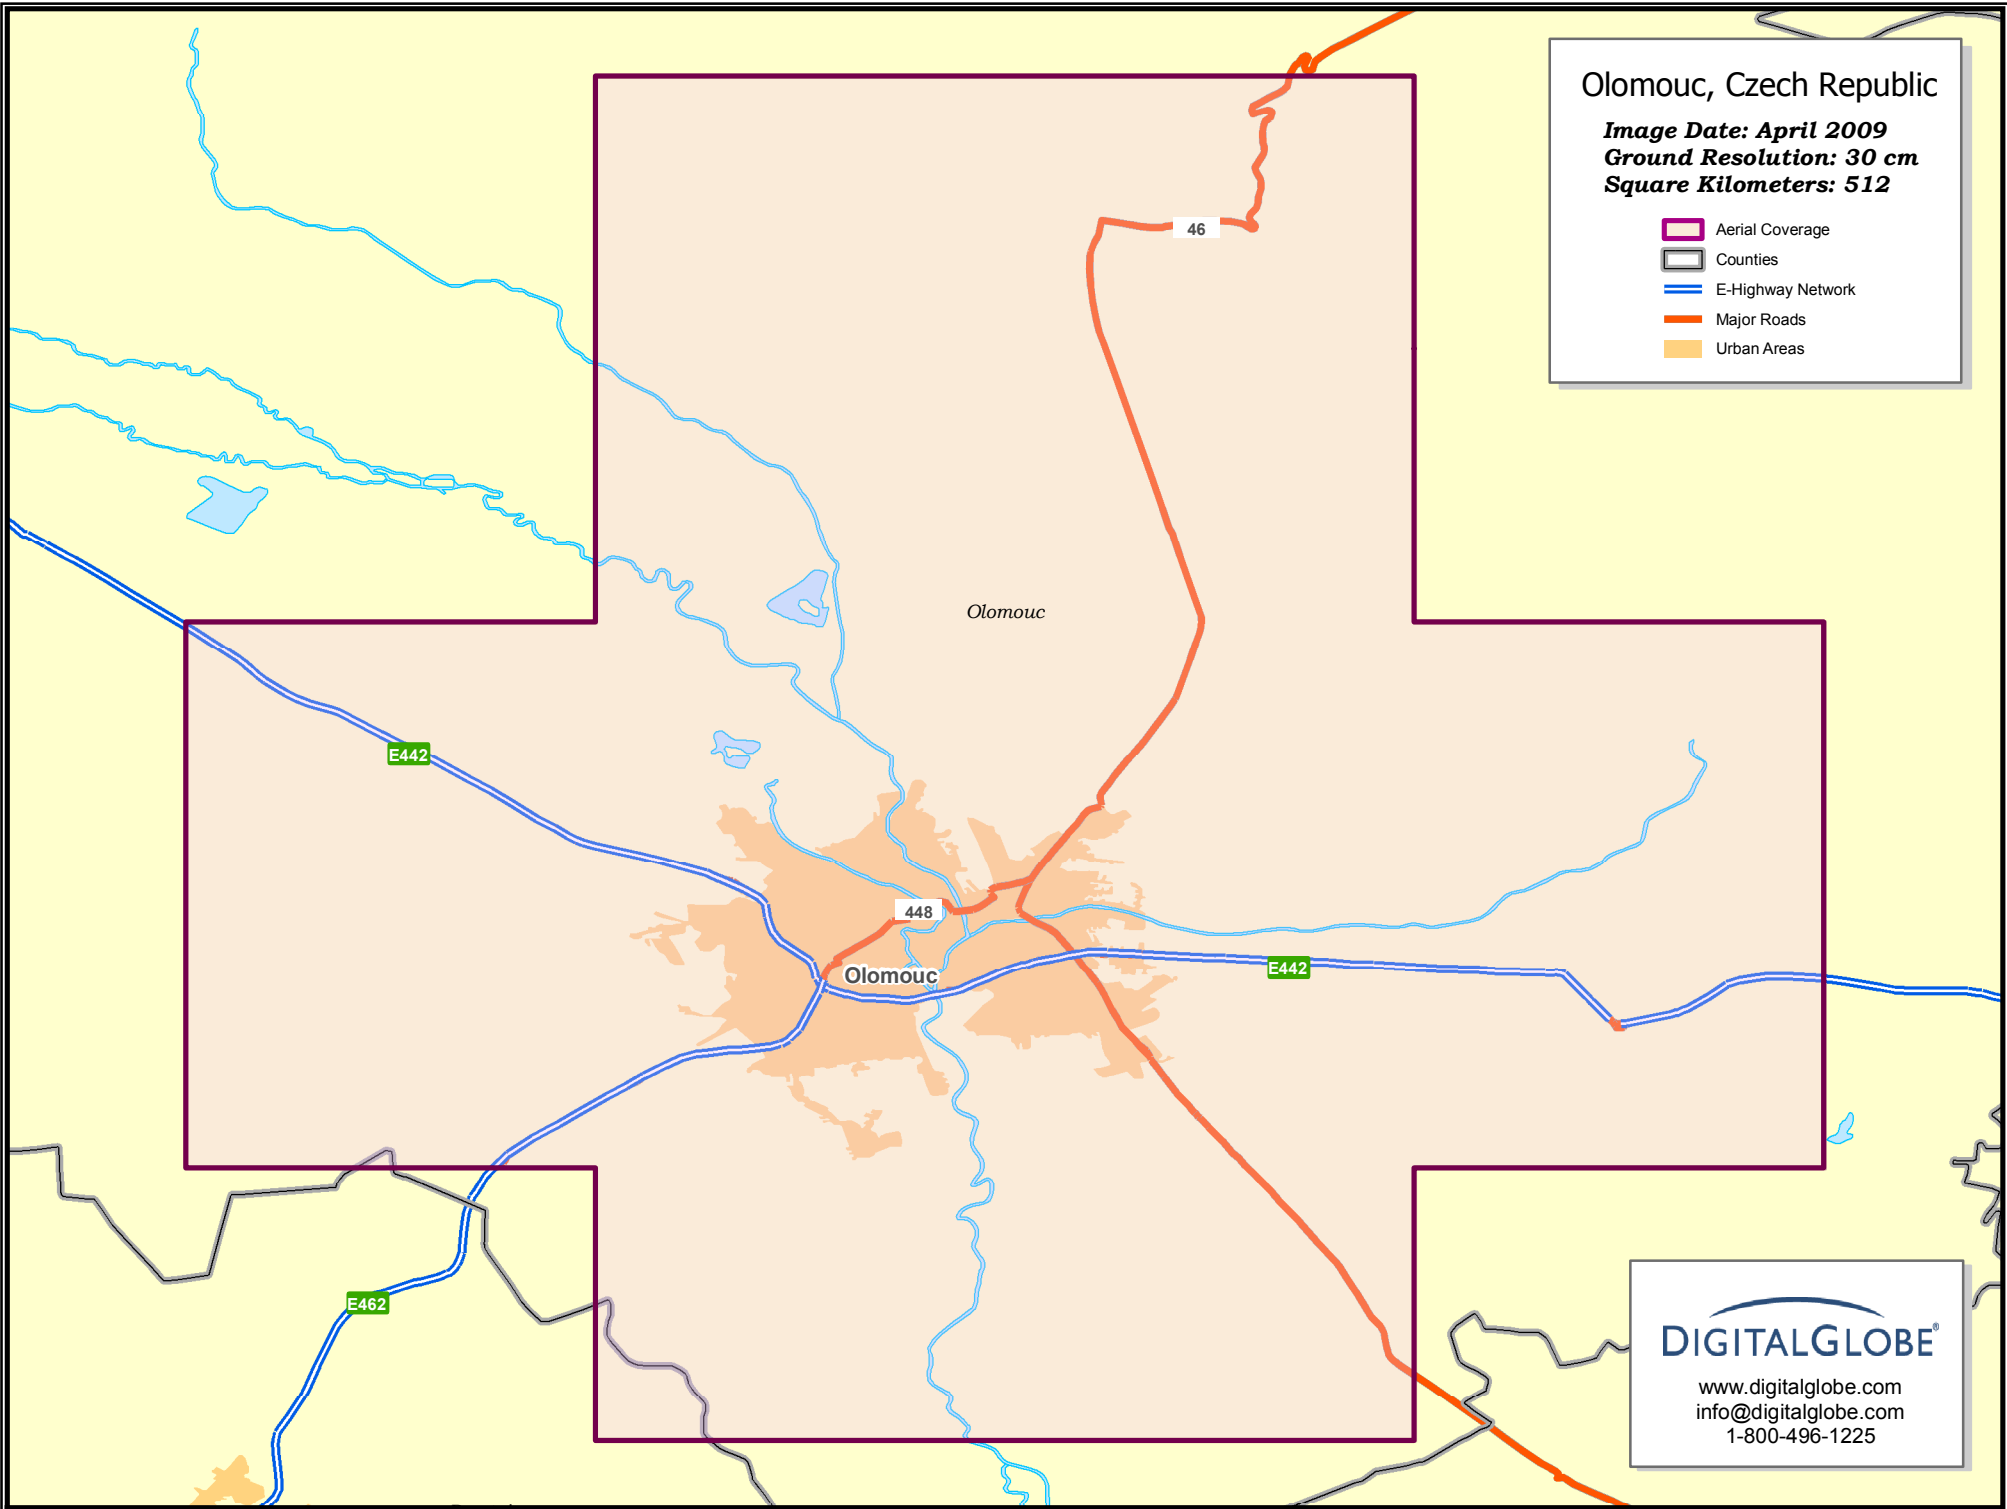

Olomouc, Czech Republic
Image Date: April 2009
Ground Resolution: 30 cm
Square Kilometers: 512

-  Aerial Coverage
-  Counties
-  E-Highway Network
-  Major Roads
-  Urban Areas

www.digitalglobe.com
info@digitalglobe.com
1-800-496-1225