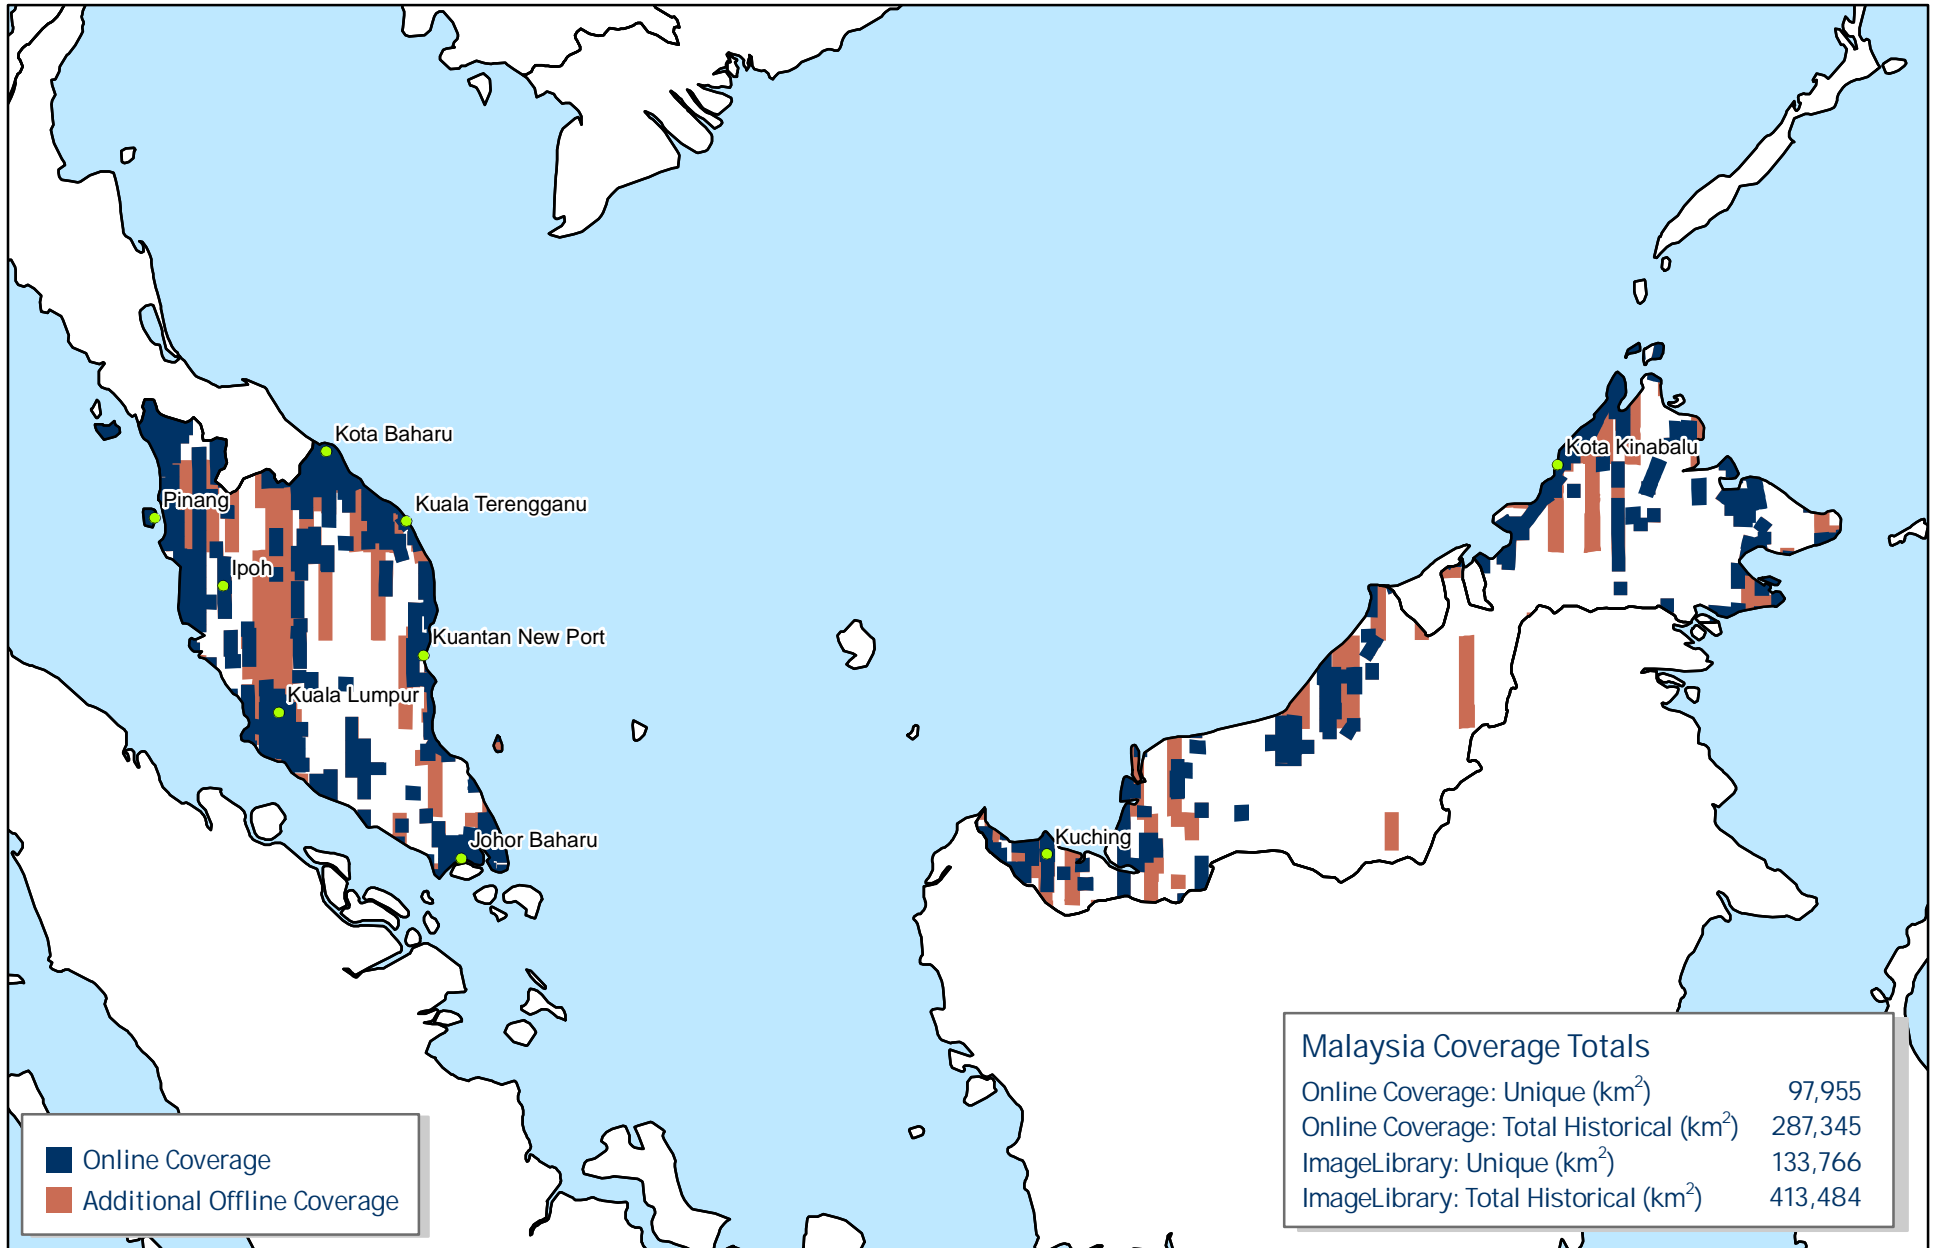

Malaysia

Online and Offline Coverage Map
 Updated July 2009

Online Coverage
 Additional Offline Coverage

Malaysia Coverage Totals	
Online Coverage: Unique (km ²)	97,955
Online Coverage: Total Historical (km ²)	287,345
ImageLibrary: Unique (km ²)	133,766
ImageLibrary: Total Historical (km ²)	413,484