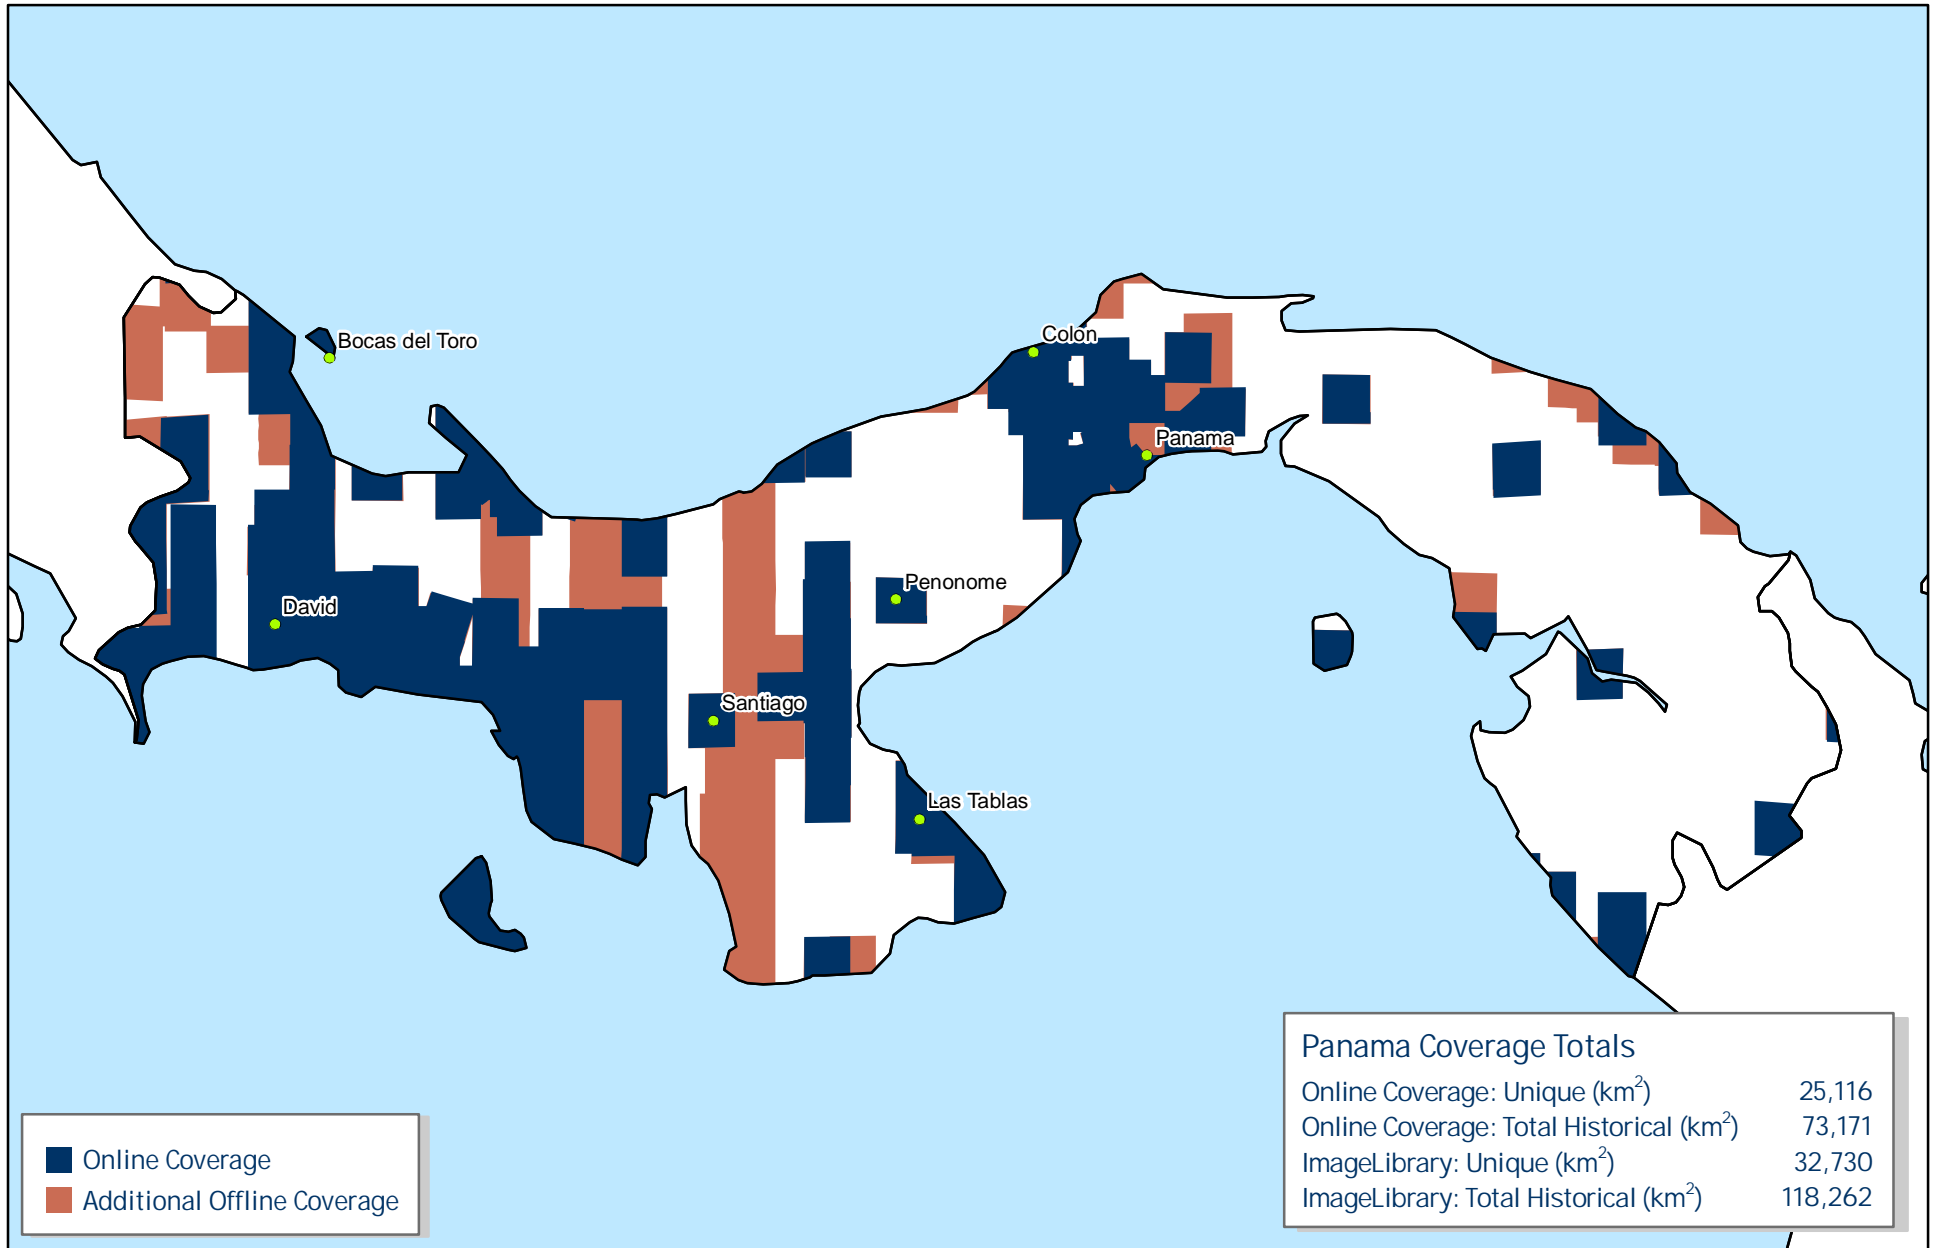

Panama

Online and Offline Coverage Map
 Updated July 2009

Online Coverage
 Additional Offline Coverage

Panama Coverage Totals	
Online Coverage: Unique (km ²)	25,116
Online Coverage: Total Historical (km ²)	73,171
ImageLibrary: Unique (km ²)	32,730
ImageLibrary: Total Historical (km ²)	118,262