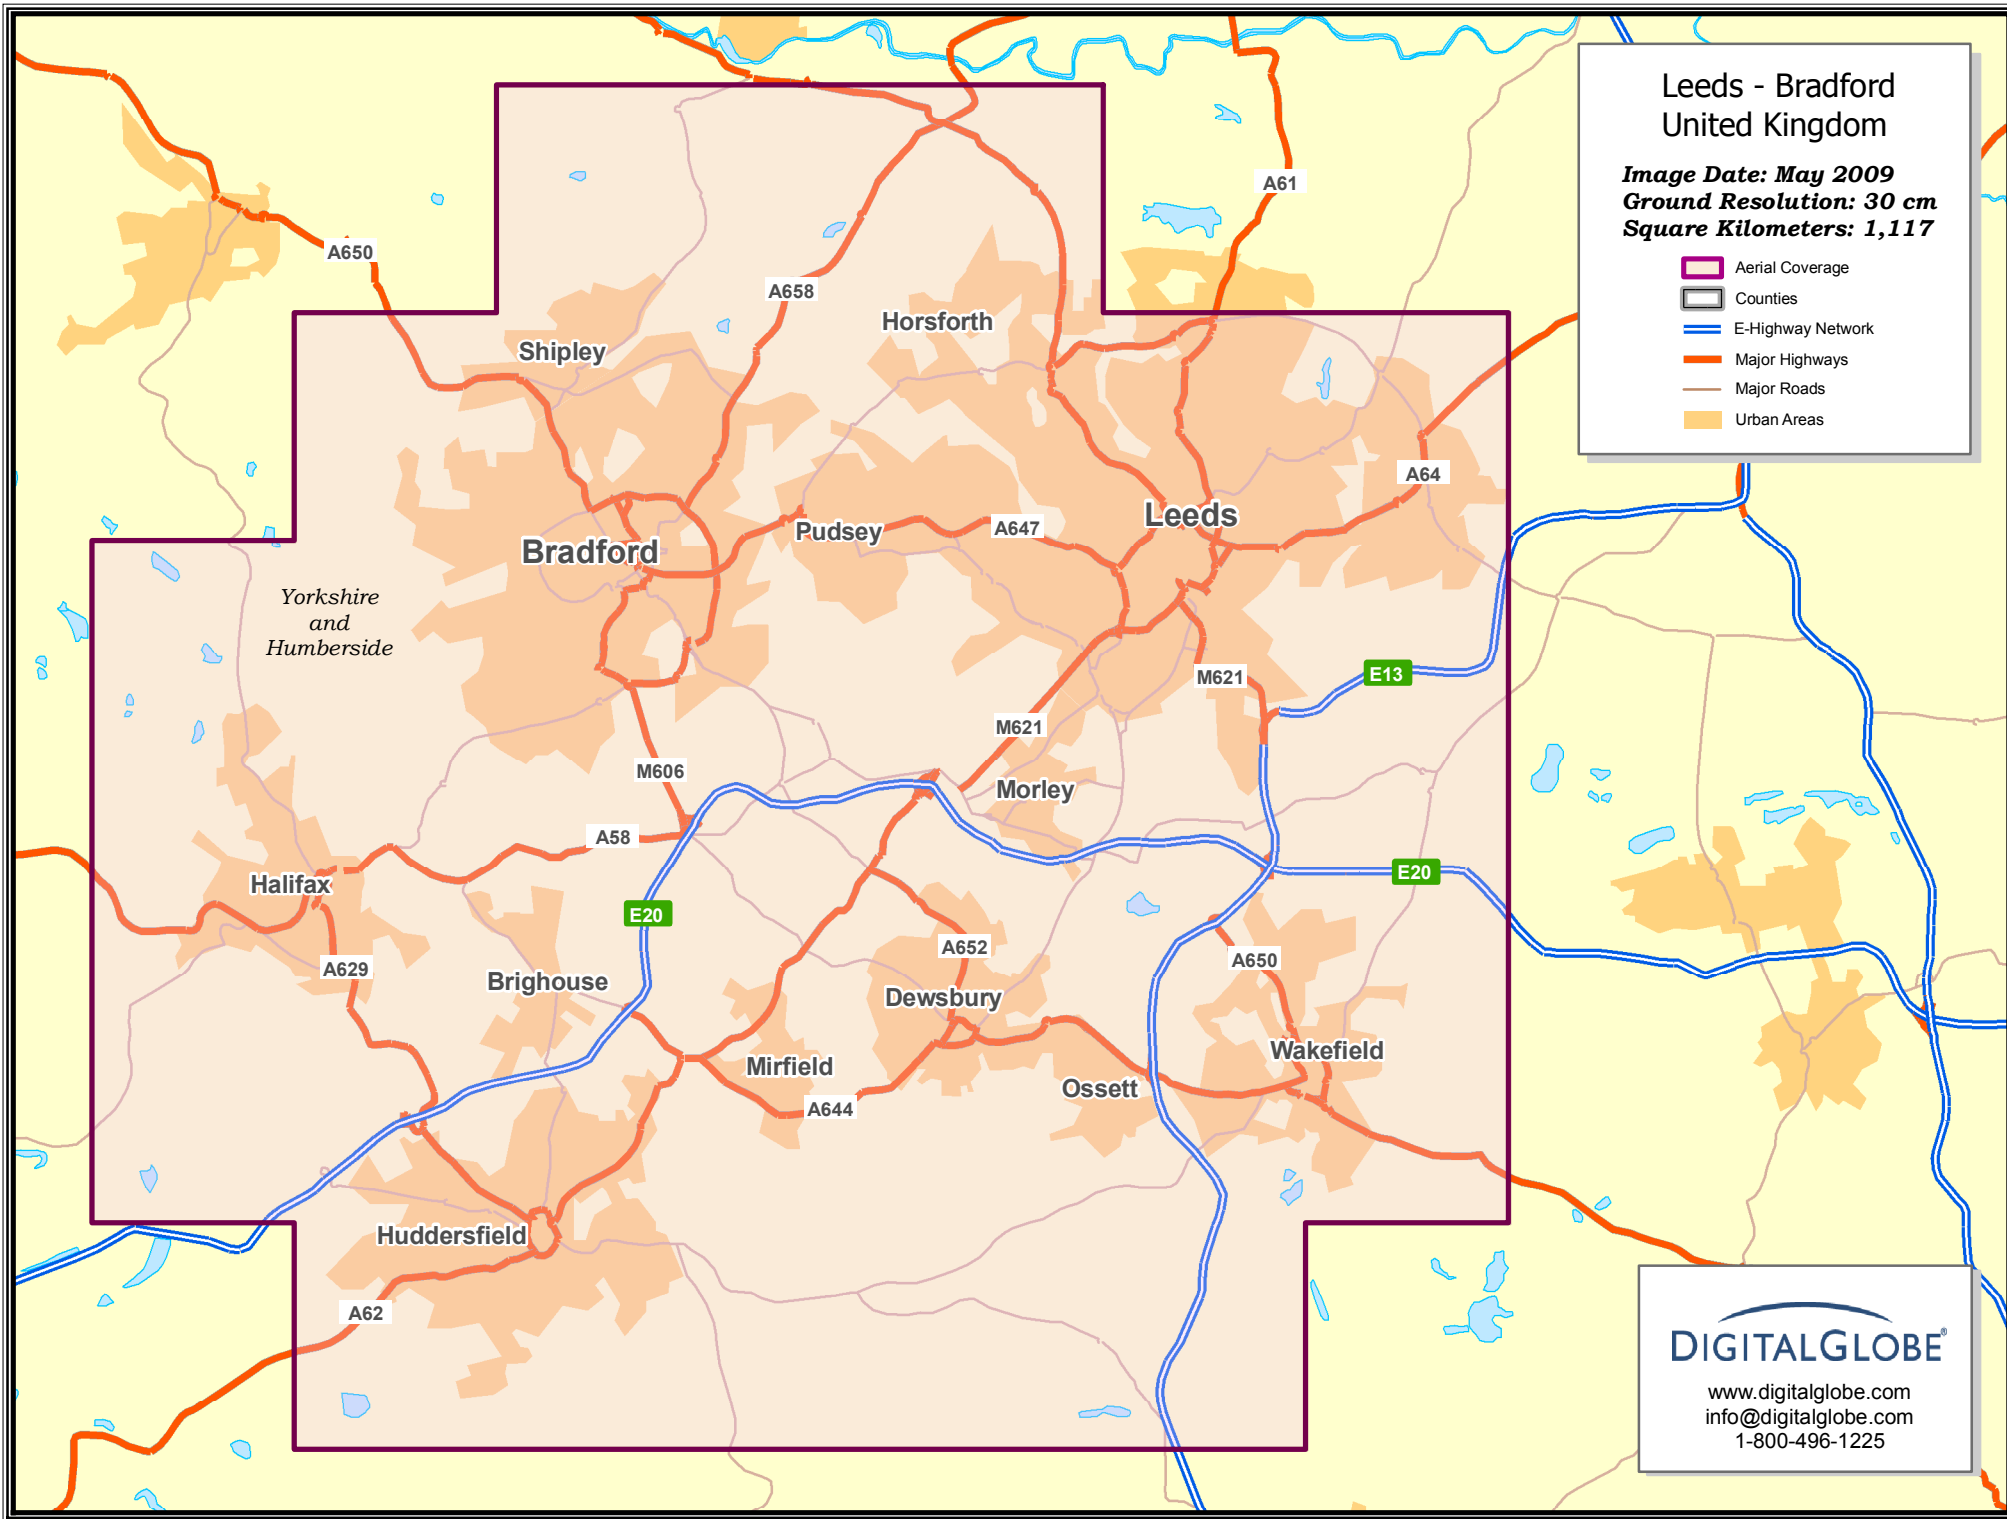

Leeds - Bradford United Kingdom

Image Date: May 2009
Ground Resolution: 30 cm
Square Kilometers: 1,117

-  Aerial Coverage
-  Counties
-  E-Highway Network
-  Major Highways
-  Major Roads
-  Urban Areas