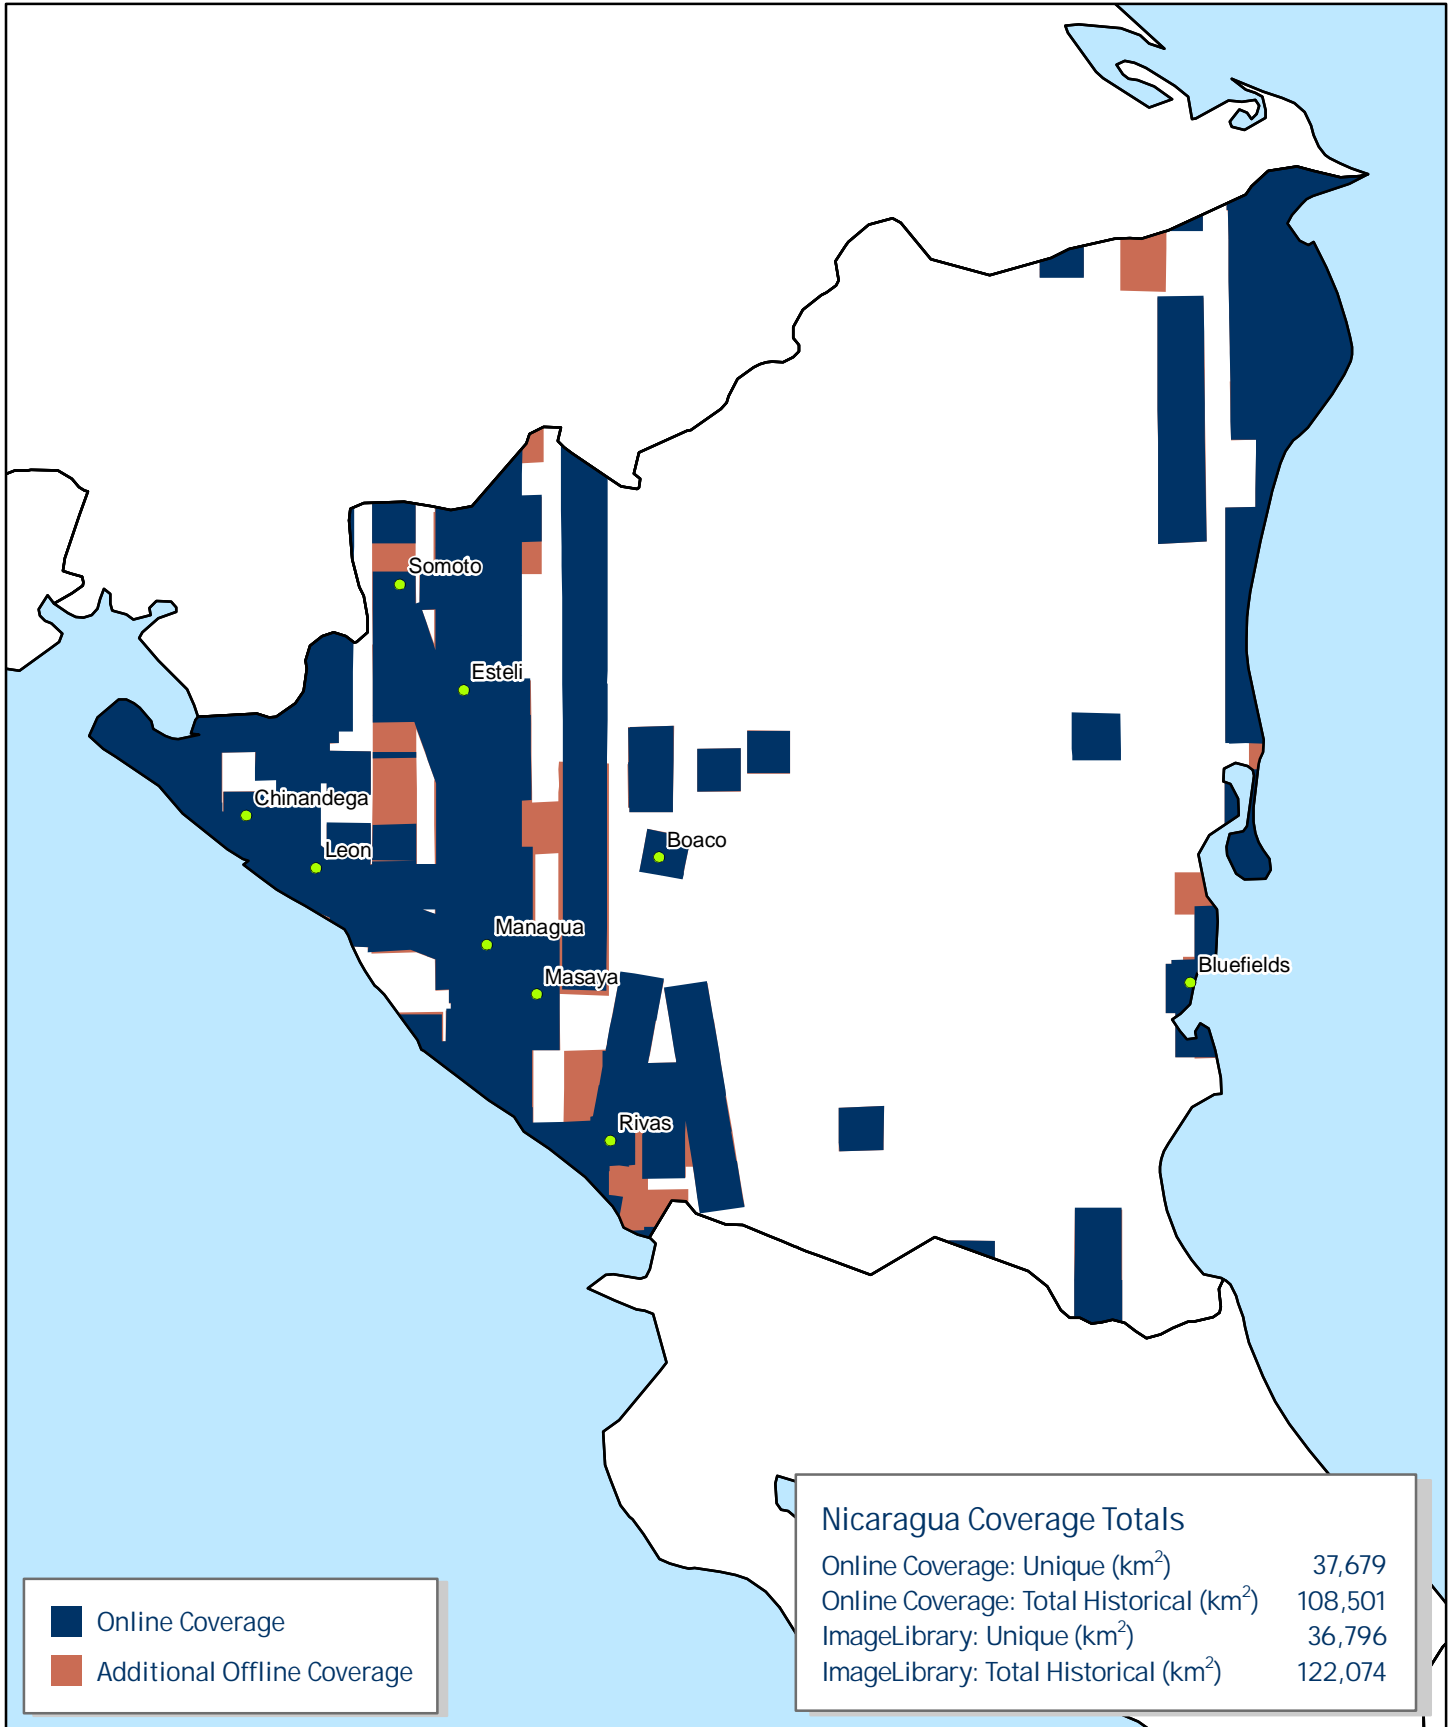

Nicaragua

Online and Offline Coverage Map
 Updated July 2009

 Online Coverage
 Additional Offline Coverage

Nicaragua Coverage Totals	
Online Coverage: Unique (km ²)	37,679
Online Coverage: Total Historical (km ²)	108,501
ImageLibrary: Unique (km ²)	36,796
ImageLibrary: Total Historical (km ²)	122,074