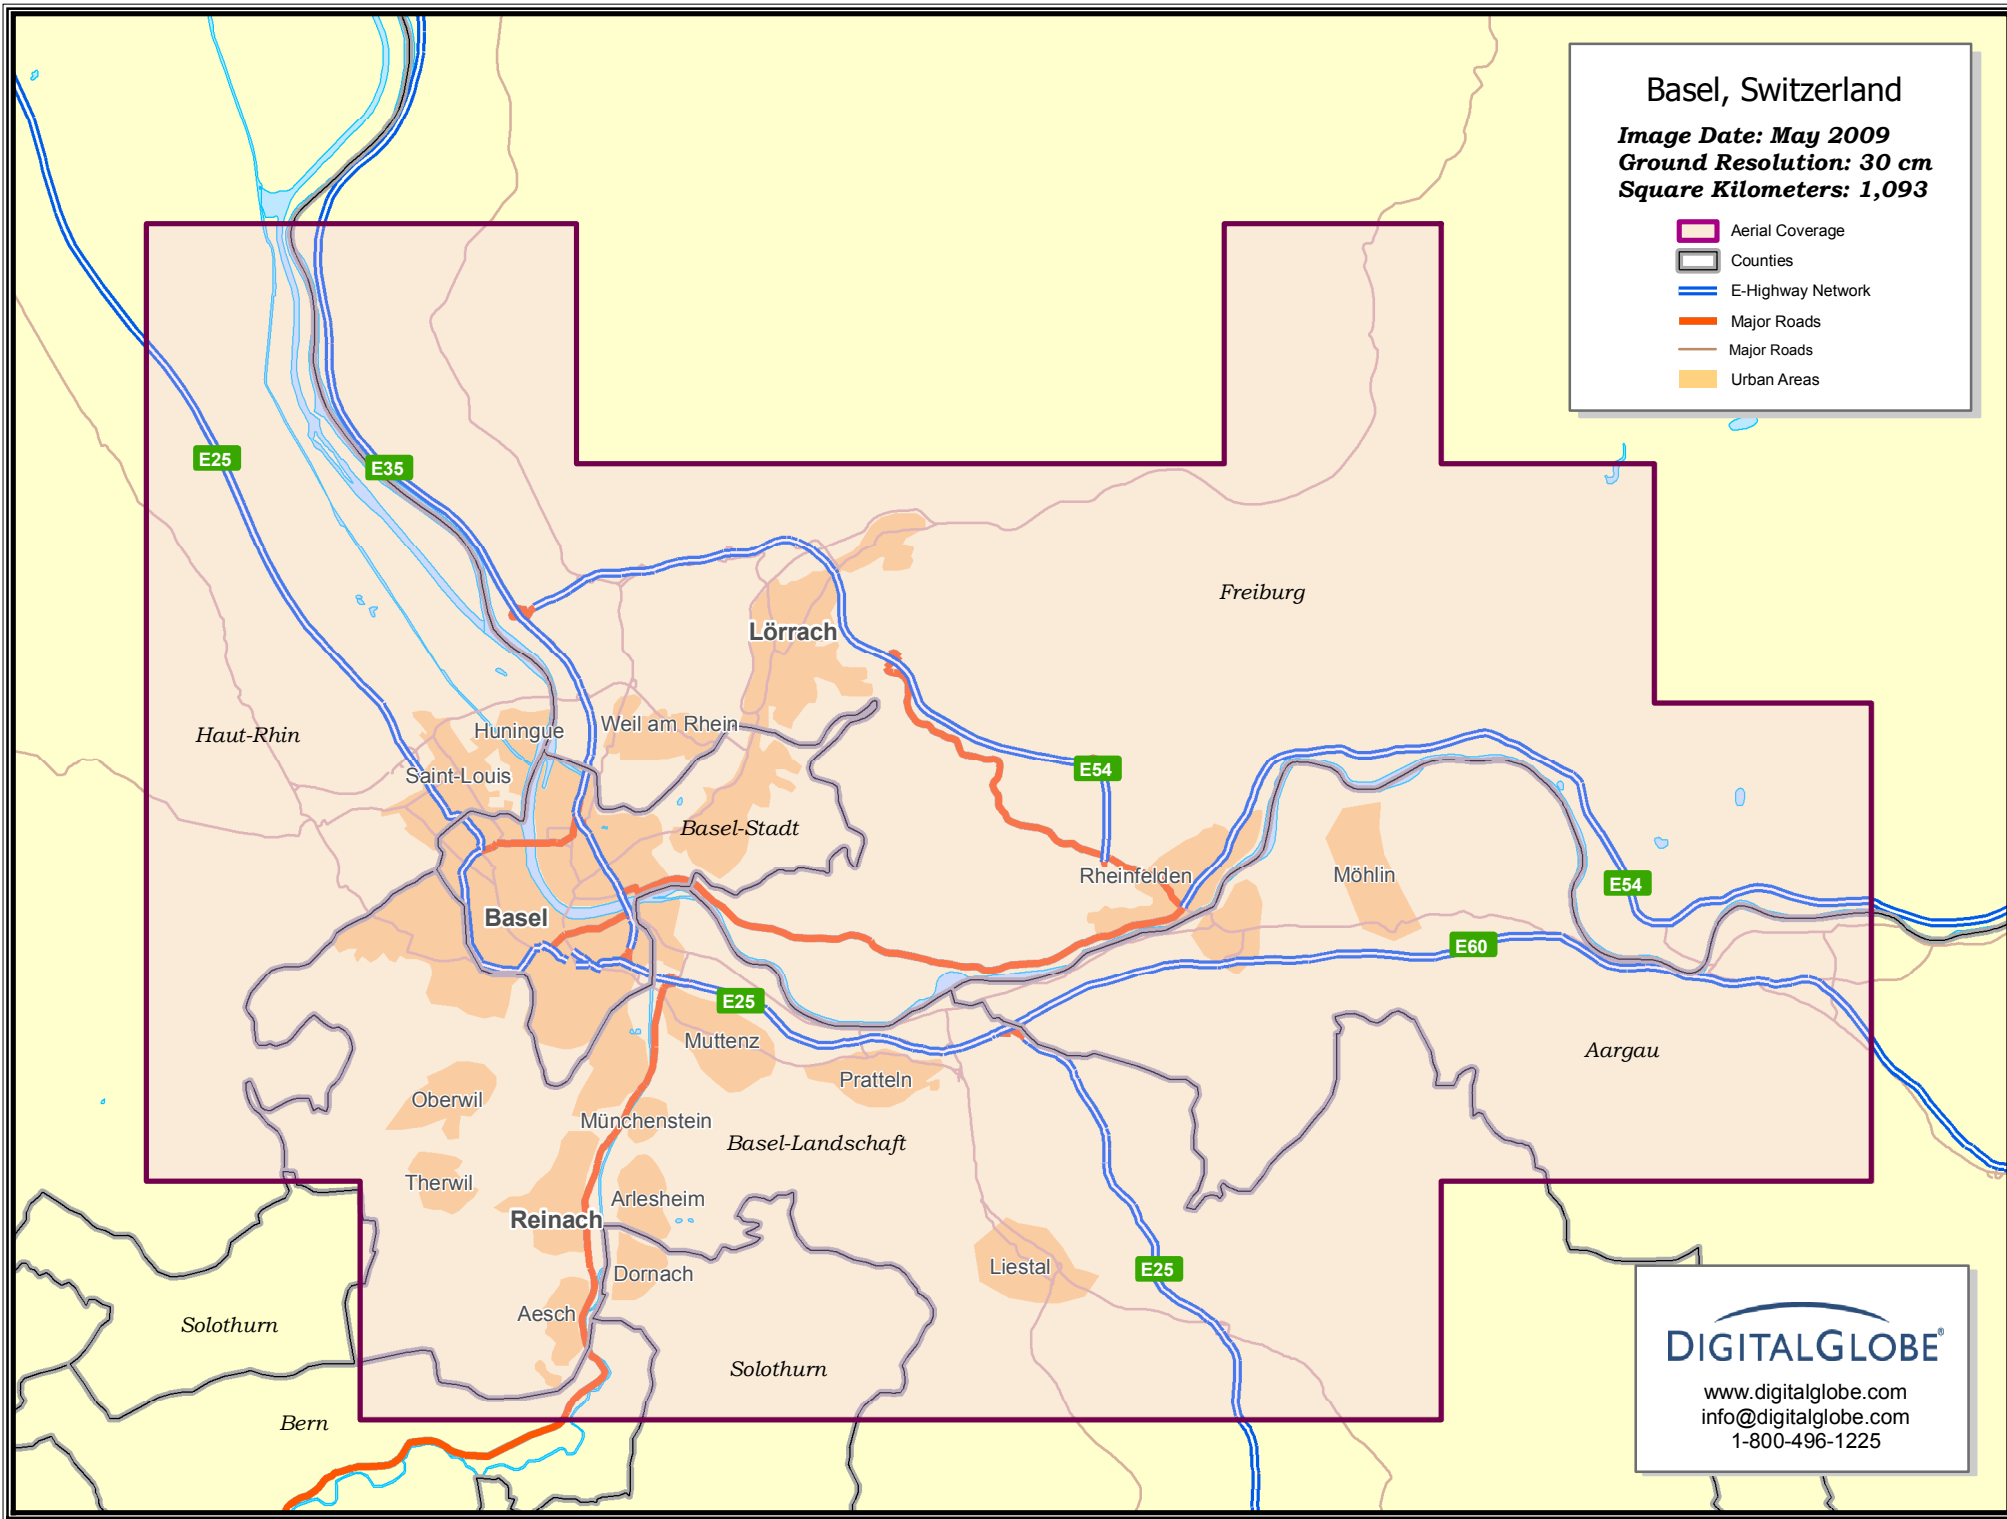

# Basel, Switzerland

**Image Date: May 2009**  
**Ground Resolution: 30 cm**  
**Square Kilometers: 1,093**

-  Aerial Coverage
-  Counties
-  E-Highway Network
-  Major Roads
-  Major Roads
-  Urban Areas