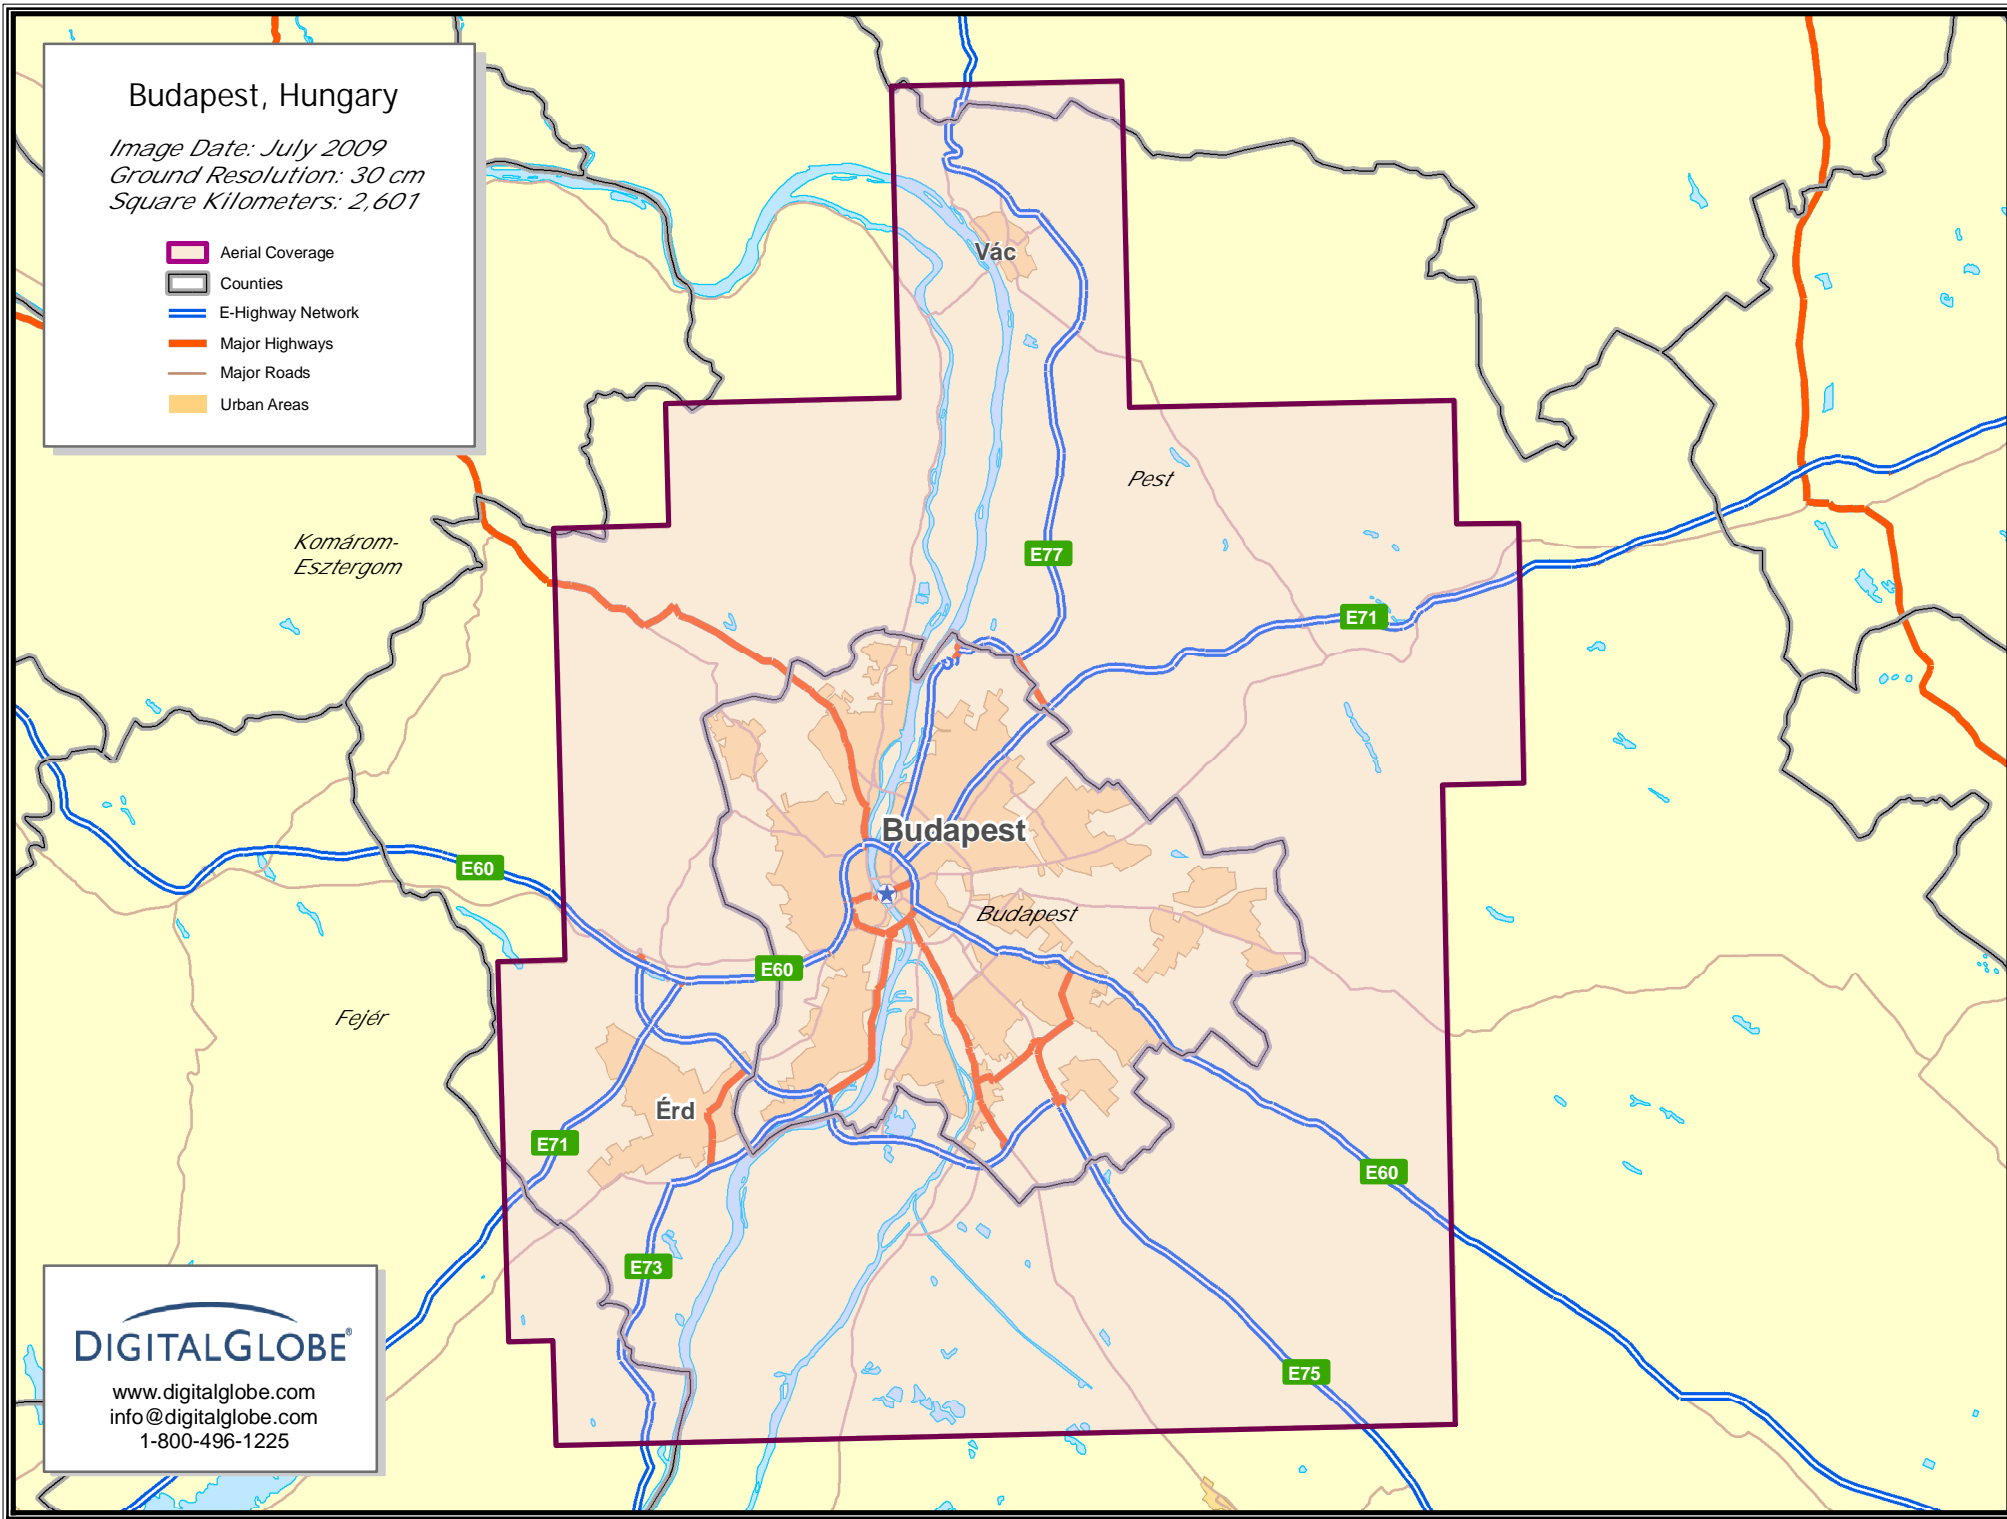

Budapest, Hungary

Image Date: July 2009
Ground Resolution: 30 cm
Square Kilometers: 2,601

-  Aerial Coverage
-  Counties
-  E-Highway Network
-  Major Highways
-  Major Roads
-  Urban Areas

DIGITALGLOBE®