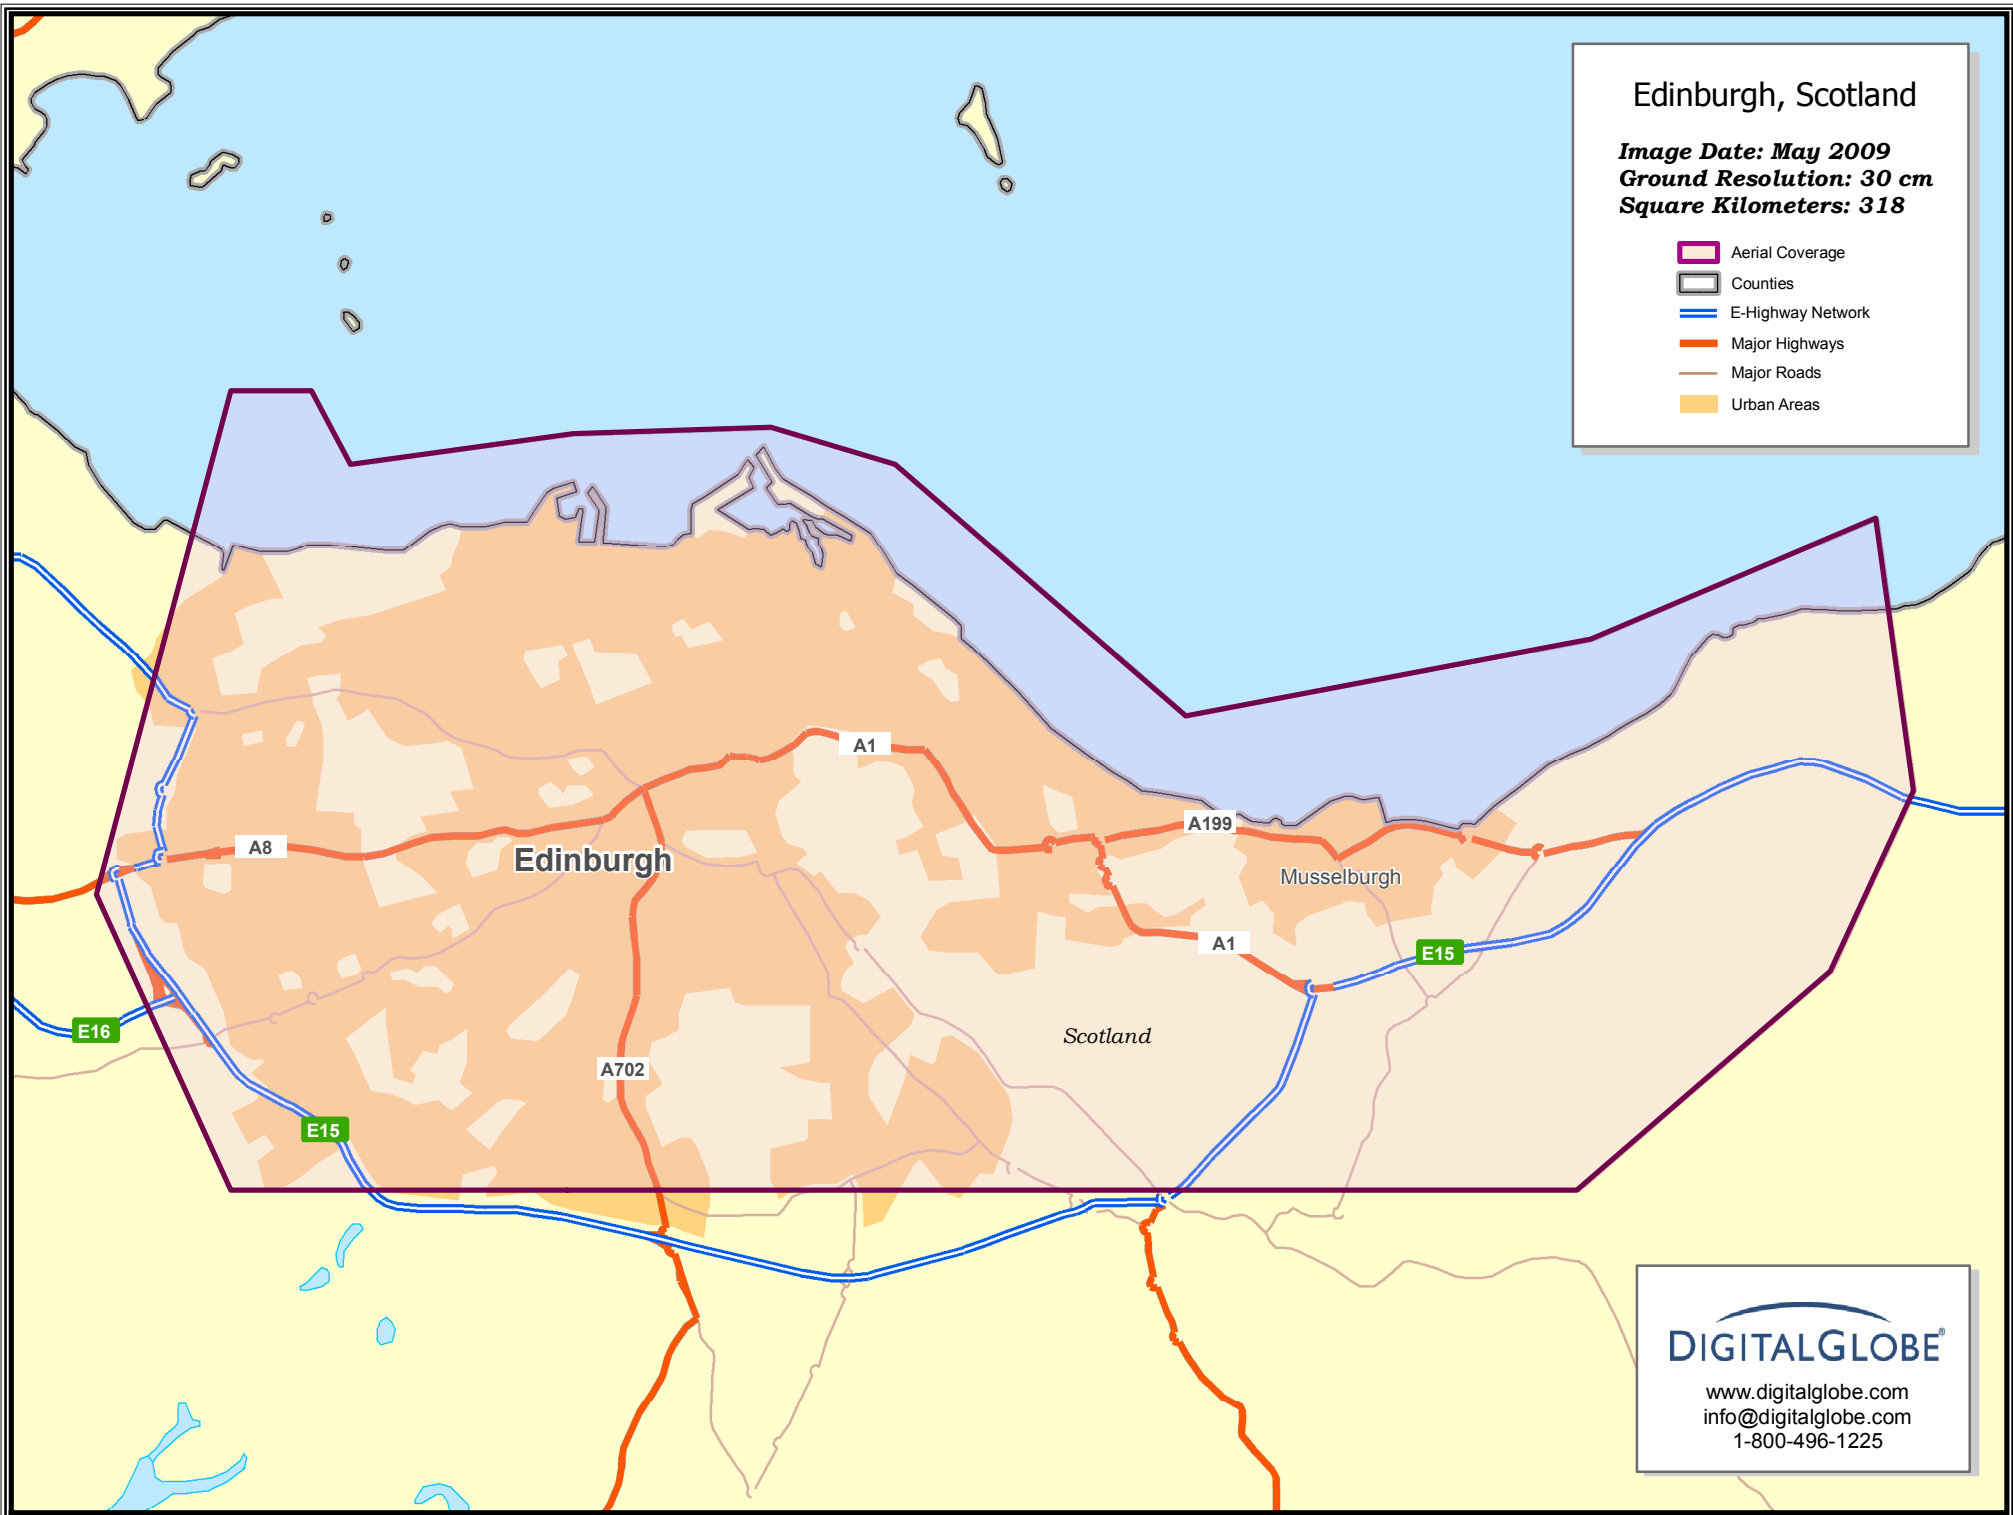

Edinburgh, Scotland

Image Date: May 2009
Ground Resolution: 30 cm
Square Kilometers: 318

-  Aerial Coverage
-  Counties
-  E-Highway Network
-  Major Highways
-  Major Roads
-  Urban Areas

**DIGITALGLOBE**