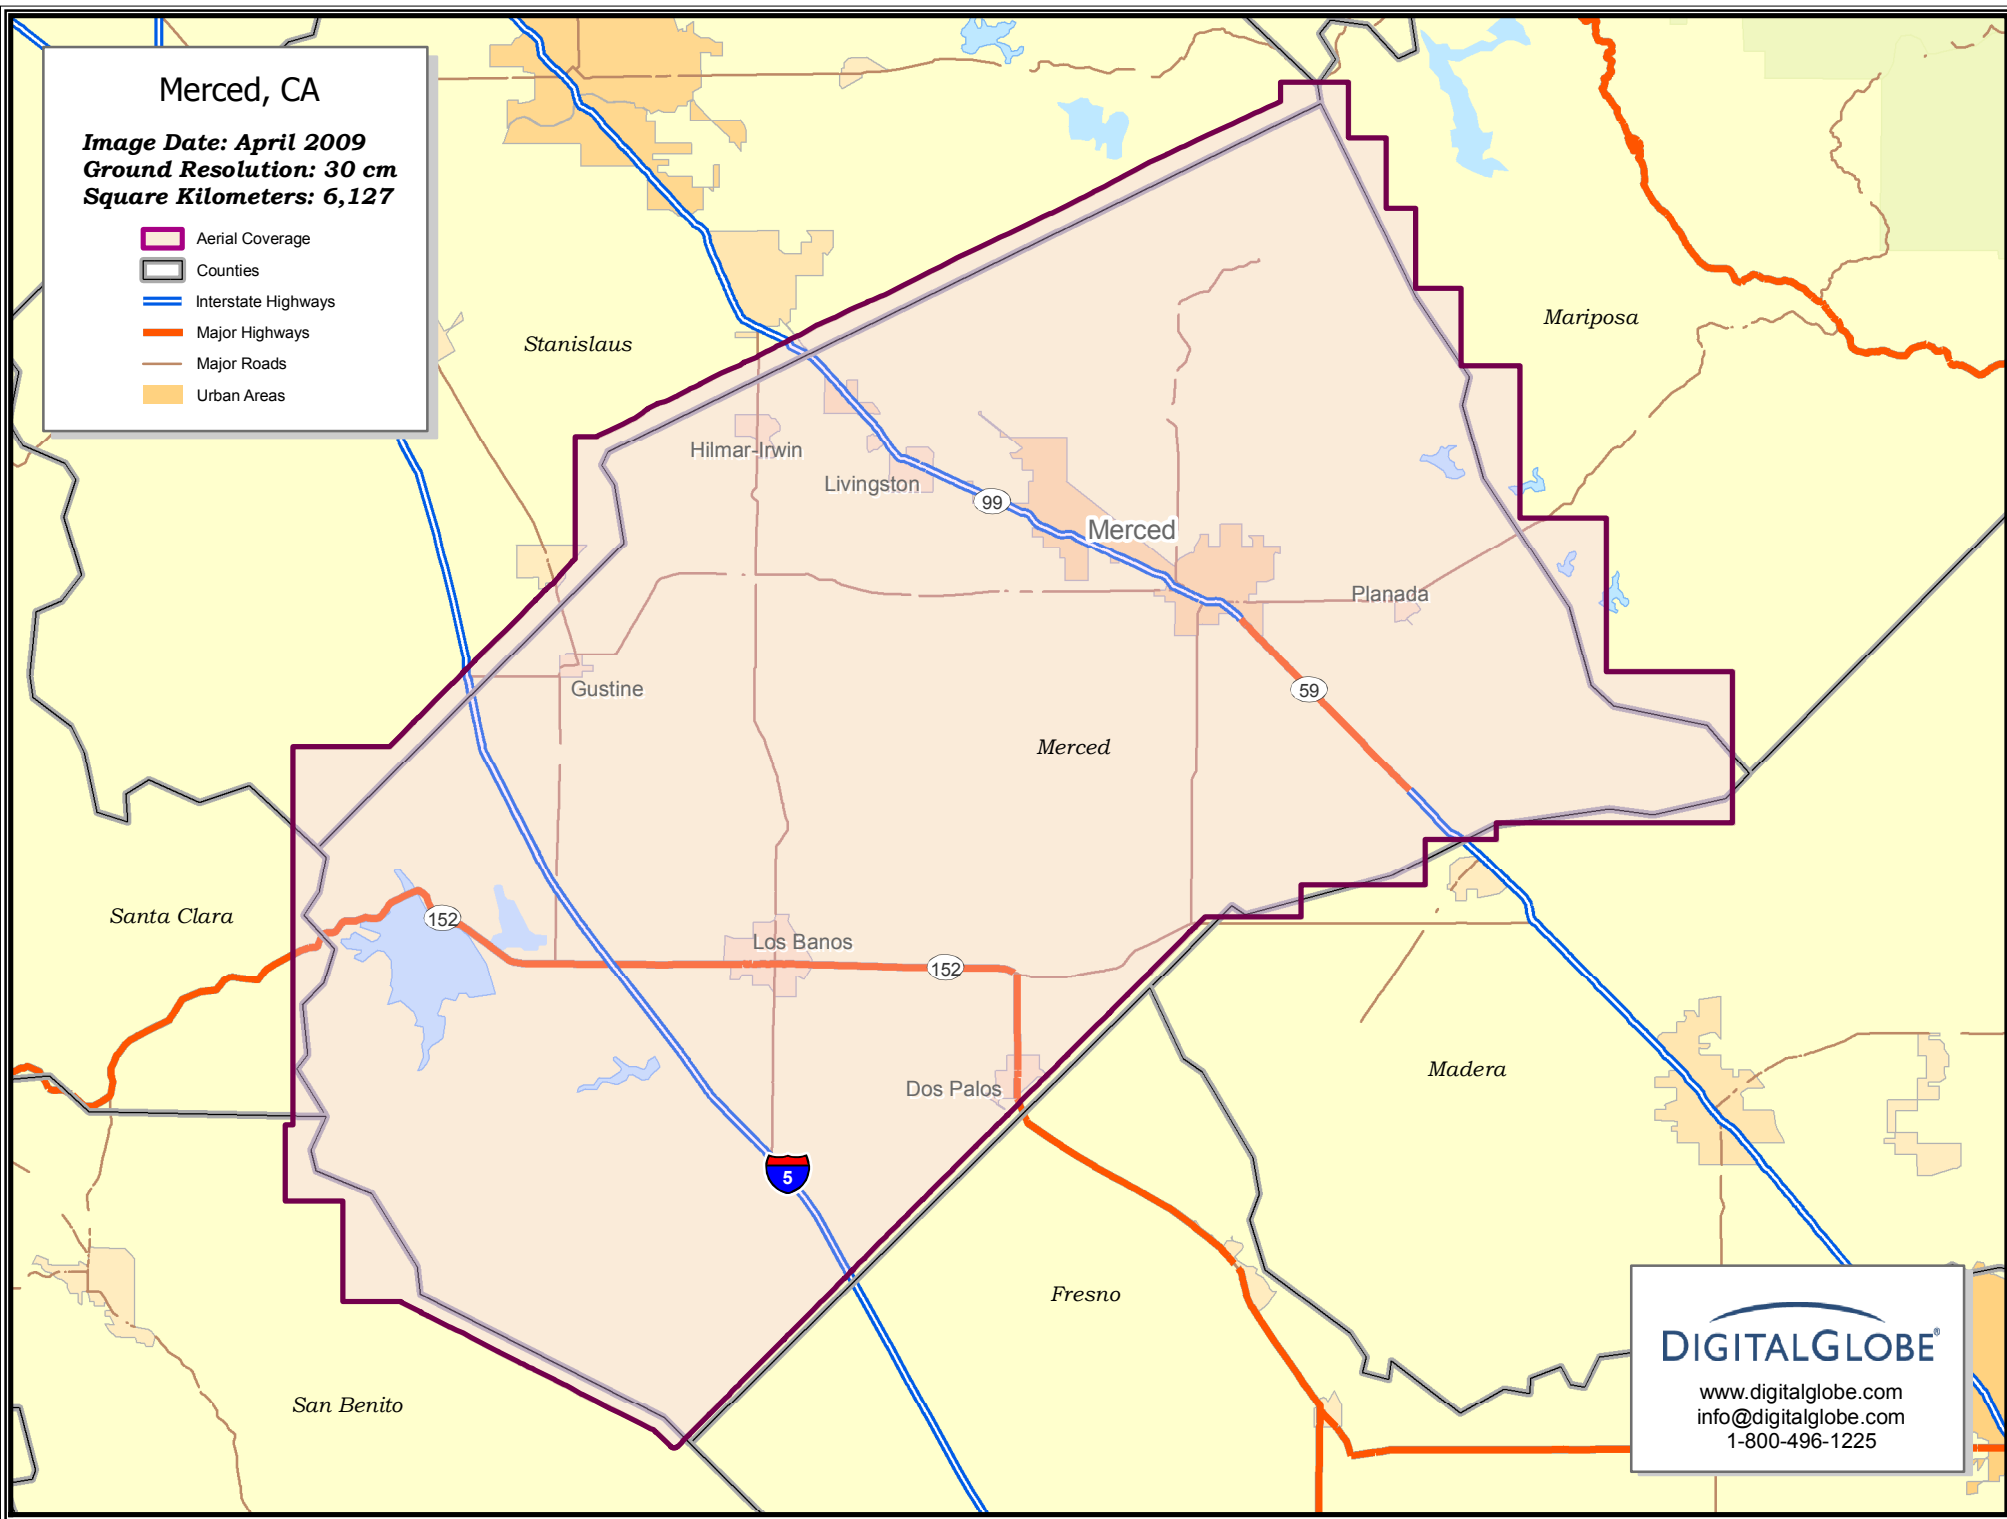

Merced, CA

Image Date: April 2009
Ground Resolution: 30 cm
Square Kilometers: 6,127

-  Aerial Coverage
-  Counties
-  Interstate Highways
-  Major Highways
-  Major Roads
-  Urban Areas

DIGITALGLOBE®

www.digitalglobe.com
info@digitalglobe.com
1-800-496-1225