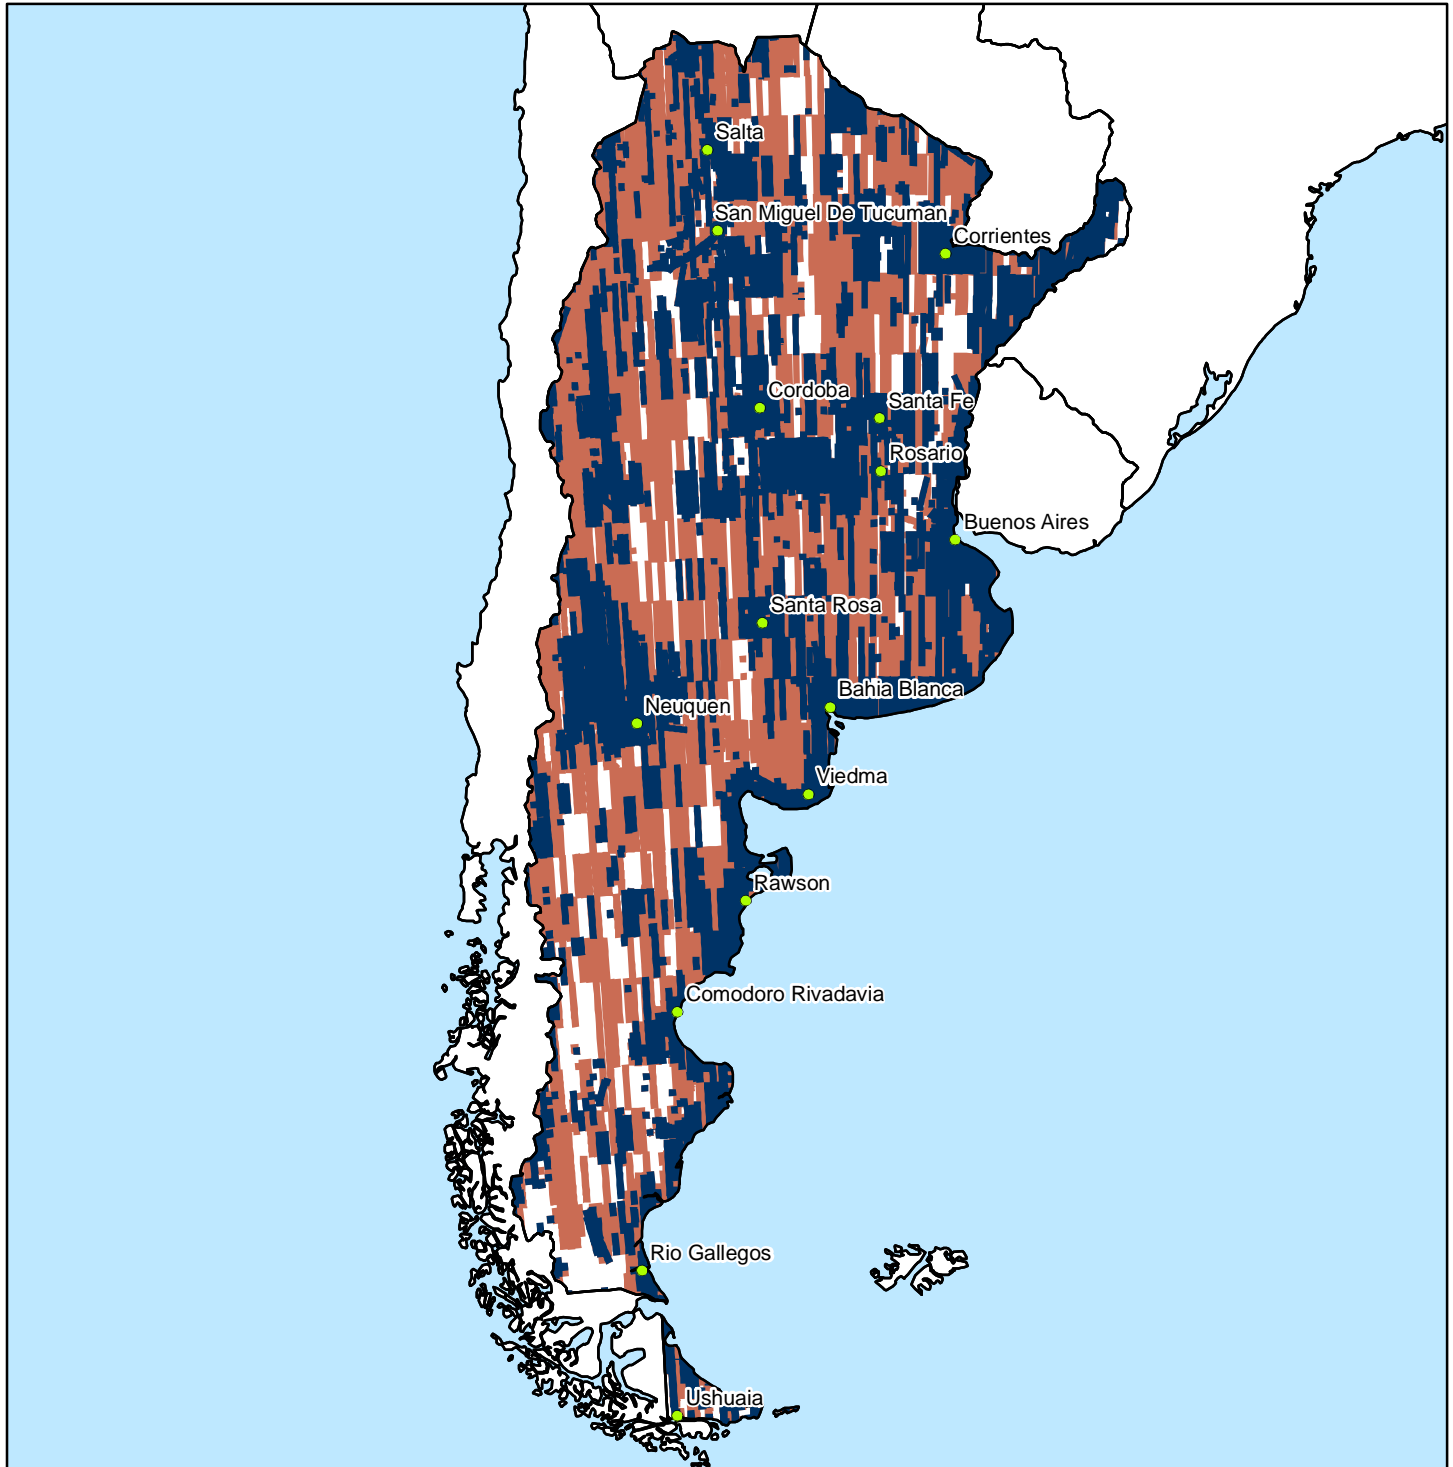

Argentina

Online and Offline Coverage Map
 Updated July 2009

| |
|--|
| Online Coverage |
| Additional Offline Coverage |

| Argentina Coverage Totals | |
|--|-----------|
| Online Coverage: Unique (km ²) | 1,343,558 |
| Online Coverage: Total Historical (km ²) | 3,174,653 |
| ImageLibrary: Unique (km ²) | 2,439,258 |
| ImageLibrary: Total Historical (km ²) | 6,669,623 |