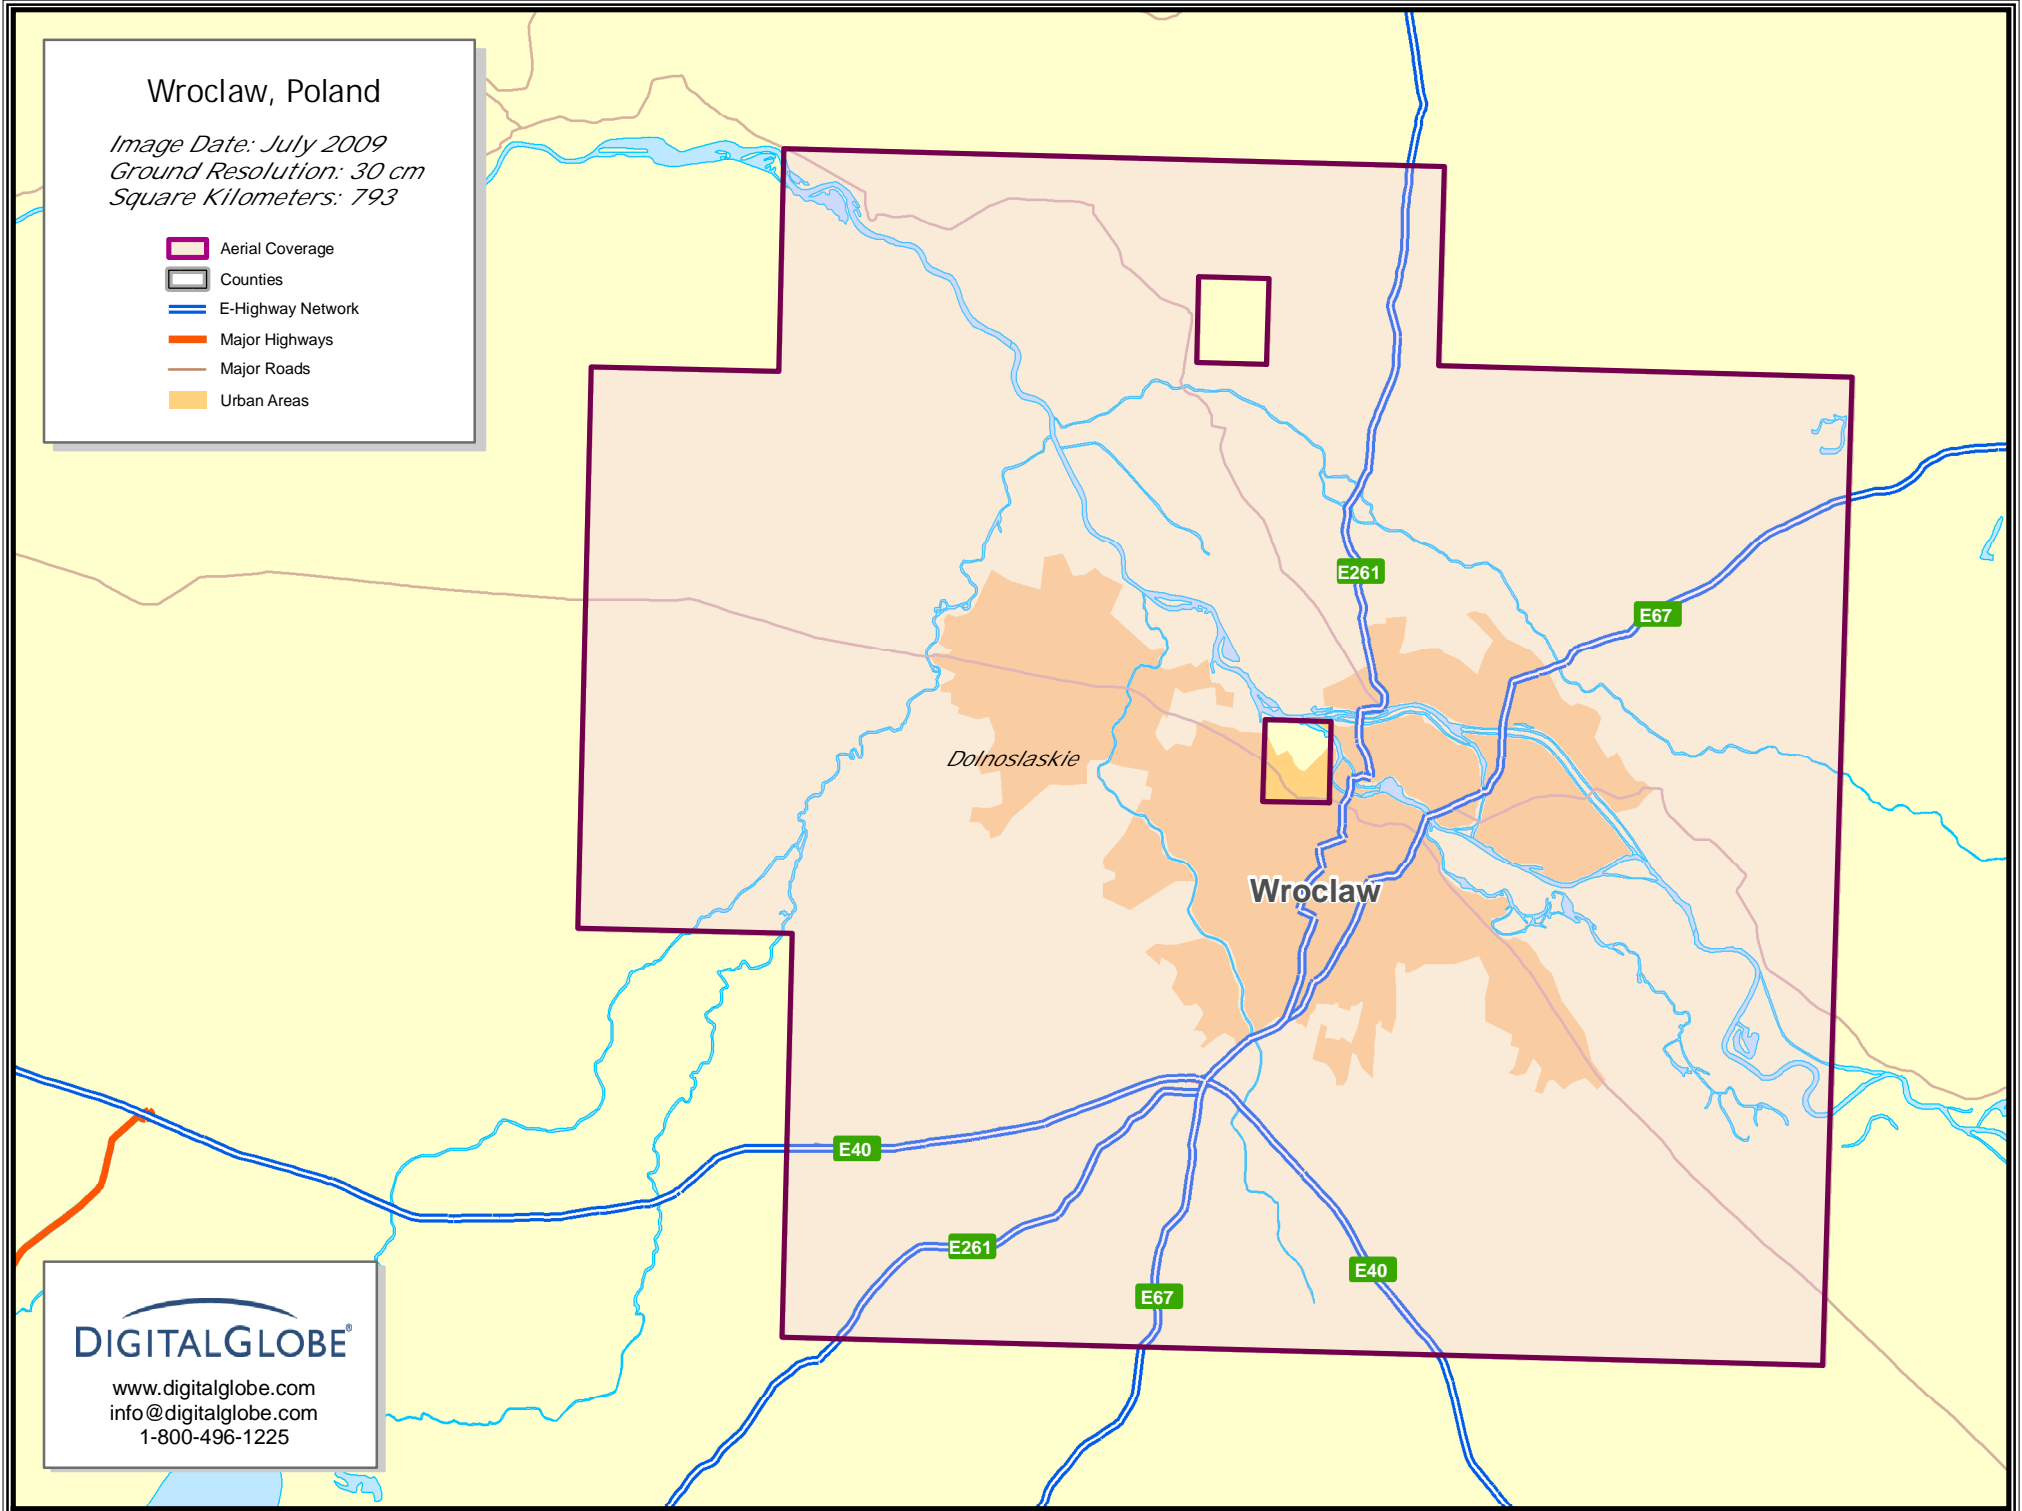

Wroclaw, Poland

Image Date: July 2009
Ground Resolution: 30 cm
Square Kilometers: 793

-  Aerial Coverage
-  Counties
-  E-Highway Network
-  Major Highways
-  Major Roads
-  Urban Areas

DIGITALGLOBE®

www.digitalglobe.com
info@digitalglobe.com
1-800-496-1225