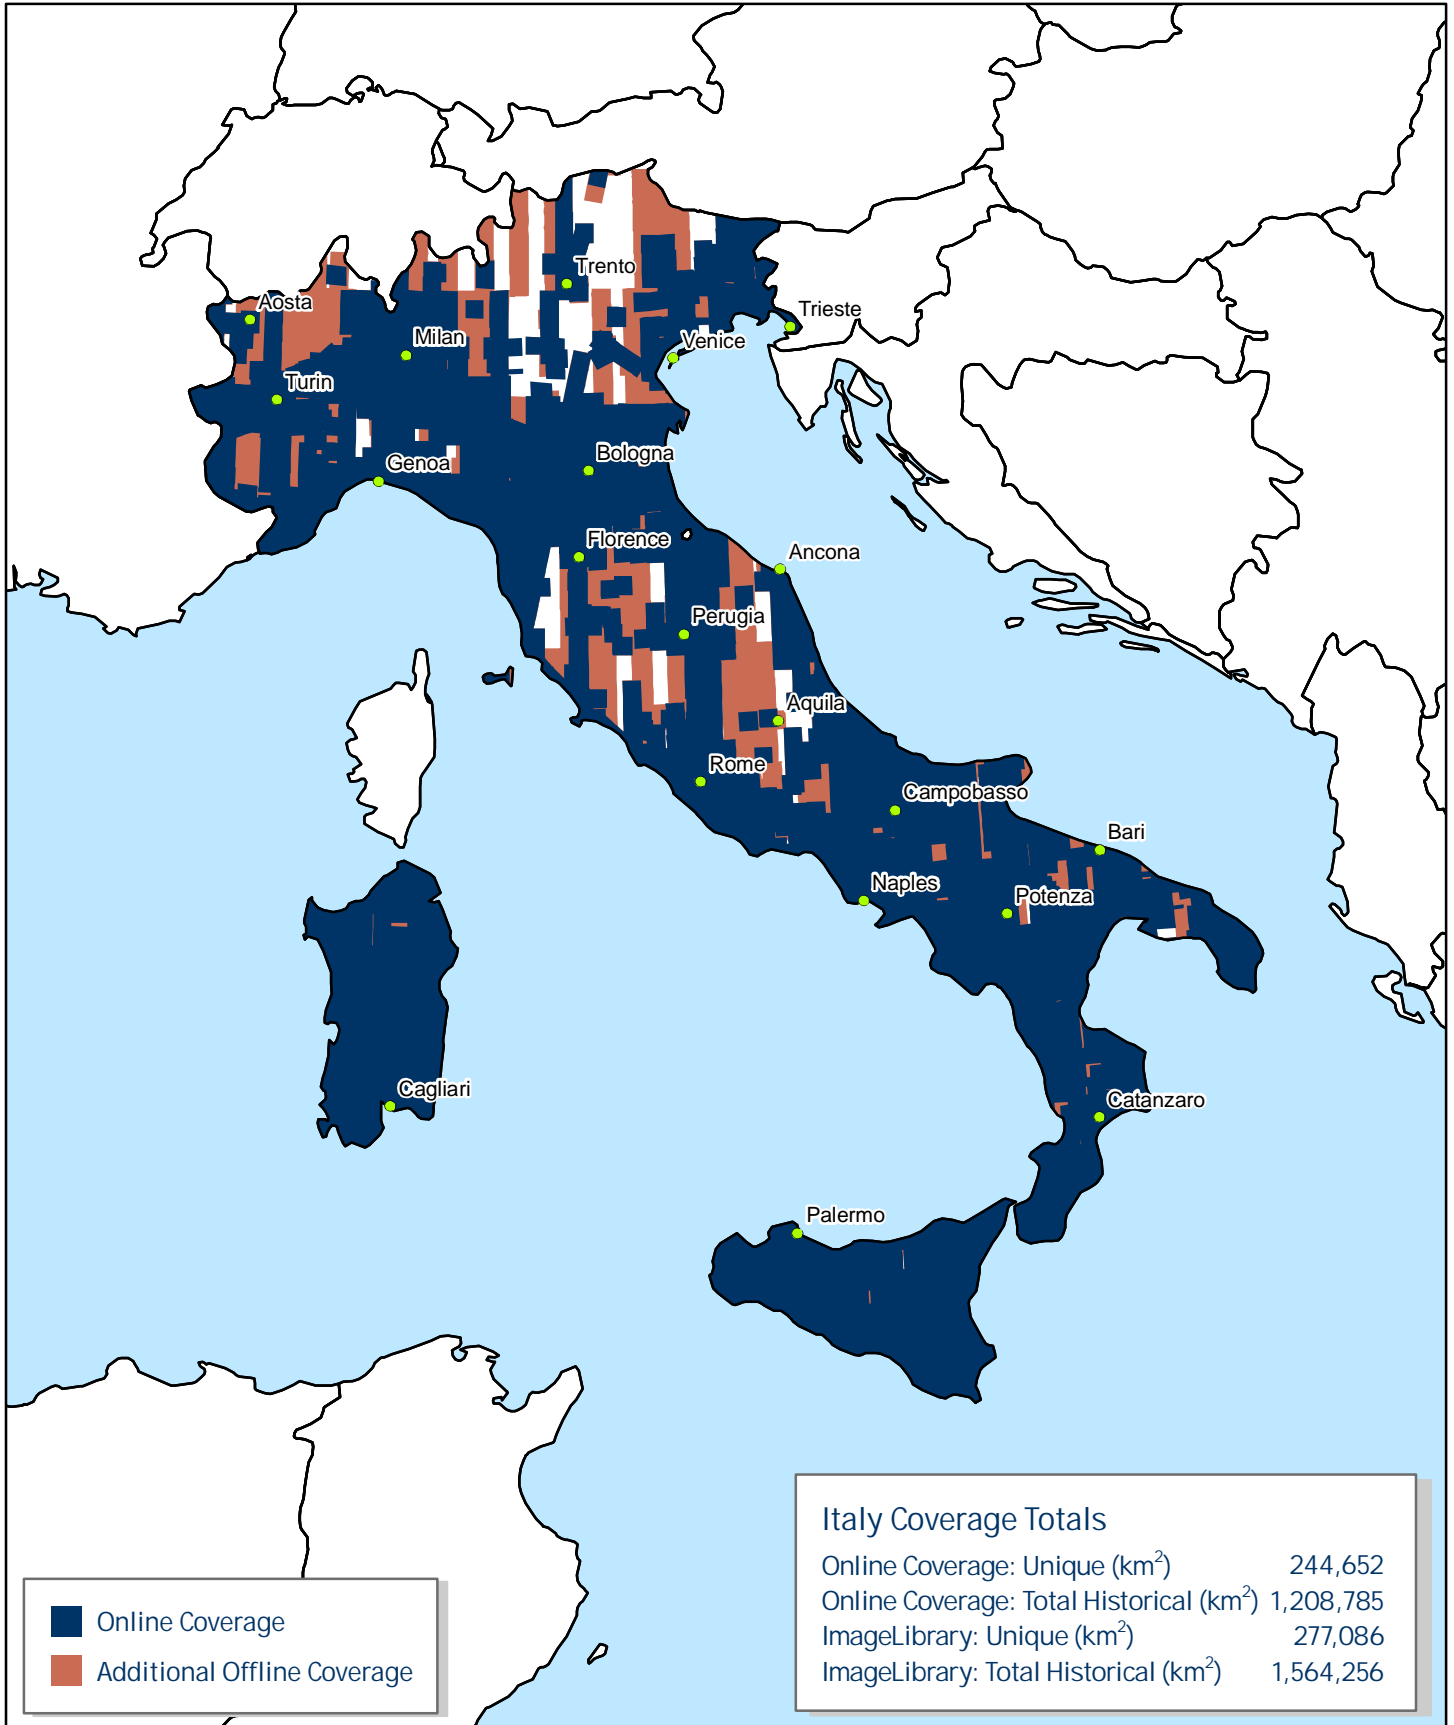

# Italy

Online and Offline Coverage Map  
 Updated July 2009

- Online Coverage
- Additional Offline Coverage

Italy Coverage Totals	
Online Coverage: Unique (km <sup>2</sup> )	244,652
Online Coverage: Total Historical (km <sup>2</sup> )	1,208,785
ImageLibrary: Unique (km <sup>2</sup> )	277,086
ImageLibrary: Total Historical (km <sup>2</sup> )	1,564,256