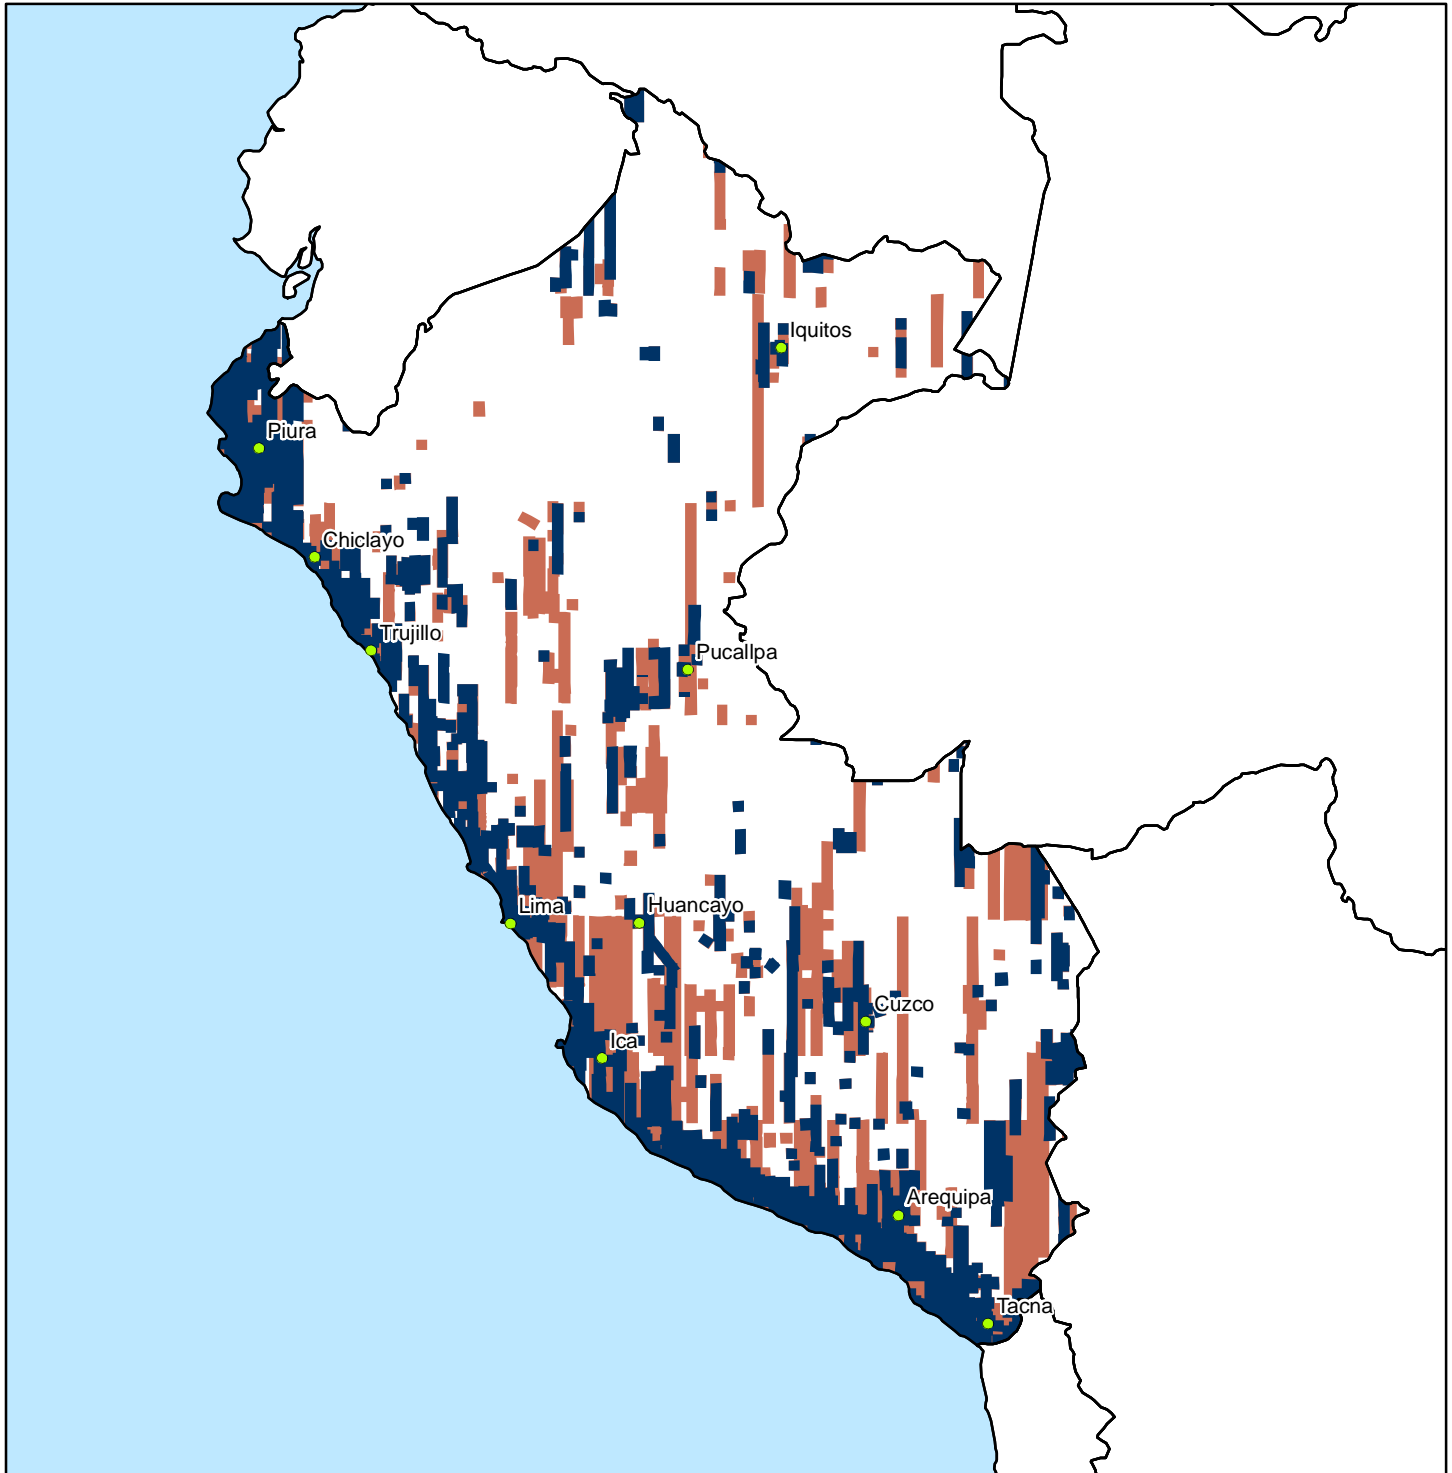

Peru

Online and Offline Coverage Map
 Updated July 2009

| |
|---|
| Online Coverage |
| Additional Offline Coverage |

| Peru Coverage Totals | |
|--|-----------|
| Online Coverage: Unique (km ²) | 270,543 |
| Online Coverage: Total Historical (km ²) | 600,704 |
| ImageLibrary: Unique (km ²) | 449,709 |
| ImageLibrary: Total Historical (km ²) | 1,139,544 |