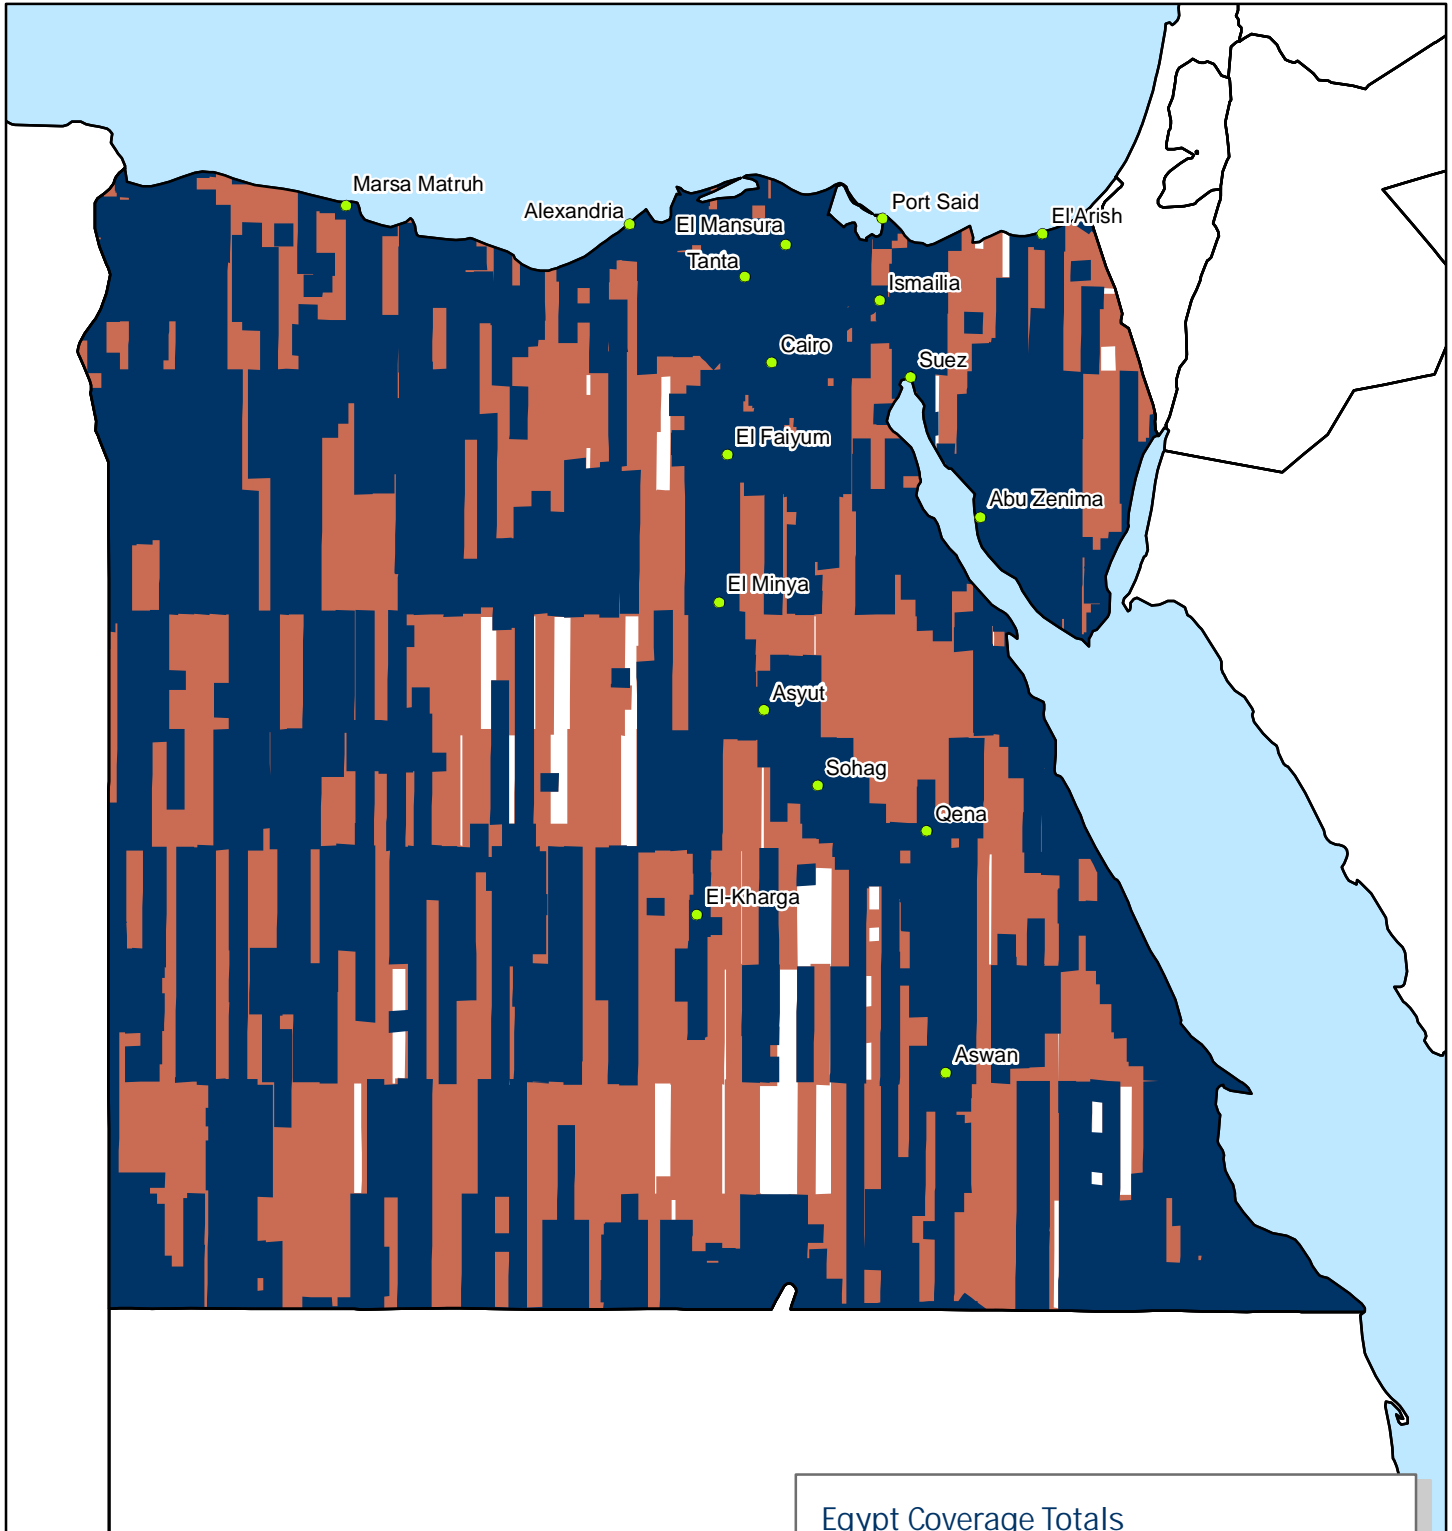

Egypt

Online and Offline Coverage Map
 Updated July 2009

 Online Coverage
 Additional Offline Coverage

Egypt Coverage Totals	
Online Coverage: Unique (km ²)	647,718
Online Coverage: Total Historical (km ²)	1,516,022
ImageLibrary: Unique (km ²)	968,339
ImageLibrary: Total Historical (km ²)	2,954,556